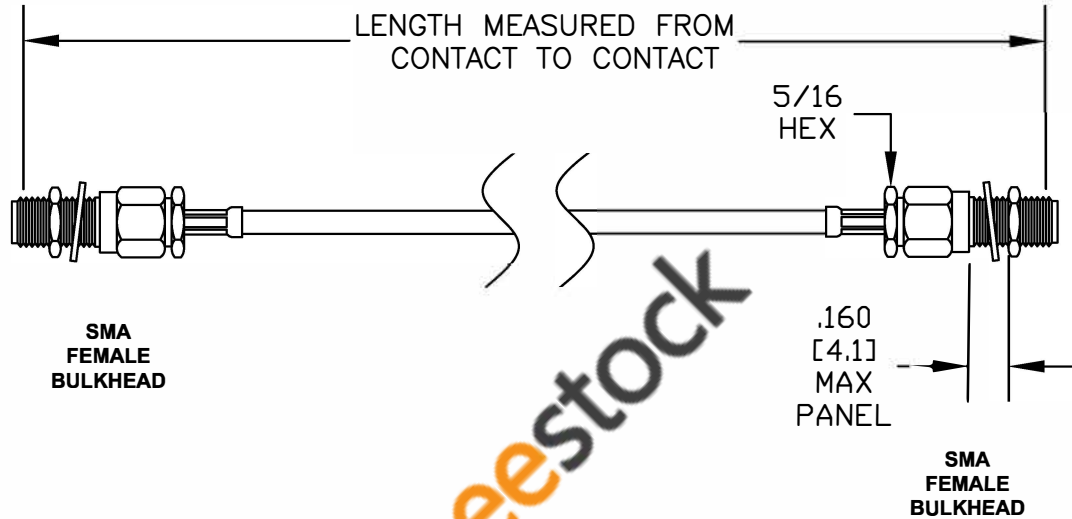

COMPONENTS	IMPEDANCE
SMA FEMALE BULKHEAD	50 OHM
SMA FEMALE BULKHEAD	50 OHM
RG178B/U	50 OHM

Standard Lengths	
-12	12"
-24	24"
-36	36"
-48	48"
-60	60"
-XXX	Custom Length in inches

8TH FLOOR, BUILDING 1, YONGFU SCIENCE AND TECHNOLOGY  
CENTER INDUSTRIAL PARK, NANZHA DISTRICT 5,  
HUMEN, 523900, DONGGUAN, GUANGDONG, CHINA

WEBSITE: [www.ebeestock.com](http://www.ebeestock.com)  
EMAIL: [sales@ebeestock.com](mailto:sales@ebeestock.com)

ESTABLISHED 2003

**COAXIAL & FIBER OPTICS**

---

DWG TITLE **ET35457**

DES. CABLE ASSEMBLY, RG178B/U, SMA FEMALE BULKHEAD TO SMA FEMALE BULKHEAD

REV. -	FSCM NO. 53919	CAD FILE 071211	SCALE N/A	SIZE A	2231
--------	----------------	-----------------	-----------	--------	------

**NOTES:**

1. UNLESS OTHERWISE SPECIFIED ALL DIMENSIONS ARE NOMINAL.
2. ALL SPECIFICATIONS ARE SUBJECT TO CHANGE WITHOUT NOTICE AT ANY TIME.
3. DIMENSIONS ARE IN INCHES [mm].
4. LENGTH TOLERANCE IS ± 1.5% OR 3/8", WHICHEVER IS GREATER.