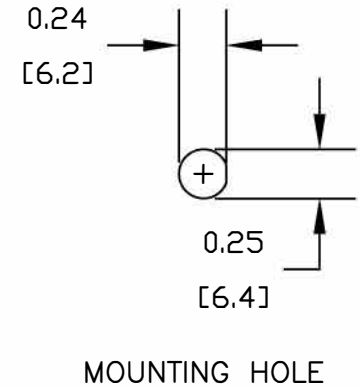

COMPONENTS	IMPEDANCE
SMA FEMALE BULKHEAD	50 OHM
SMA FEMALE BULKHEAD	50 OHM
RG178B/U	50 OHM

Standard Lengths	
-12	12"
-24	24"
-36	36"
-48	48"
-60	60"
-XXX	Custom Length in inches

8TH FLOOR, BUILDING 1, YONGFU SCIENCE AND TECHNOLOGY  
CENTER INDUSTRIAL PARK, NANZHA DISTRICT 5,  
HUMEN, 523900, DONGGUAN, GUANGDONG, CHINA

WEBSITE: [www.ebeestock.com](http://www.ebeestock.com)  
EMAIL: [sales@ebeestock.com](mailto:sales@ebeestock.com)

ESTABLISHED 2003

**COAXIAL & FIBER OPTICS**

---

DWG TITLE **ET35457**

DES. CABLE ASSEMBLY, RG178B/U, SMA FEMALE BULKHEAD TO SMA FEMALE BULKHEAD

REV. -	FSCM NO. 53919	CAD FILE 071211	SCALE N/A	SIZE A	2231
--------	----------------	-----------------	-----------	--------	------

**NOTES:**

1. UNLESS OTHERWISE SPECIFIED ALL DIMENSIONS ARE NOMINAL.
2. ALL SPECIFICATIONS ARE SUBJECT TO CHANGE WITHOUT NOTICE AT ANY TIME.
3. DIMENSIONS ARE IN INCHES [mm].
4. LENGTH TOLERANCE IS ± 1.5% OR 3/8", WHICHEVER IS GREATER.