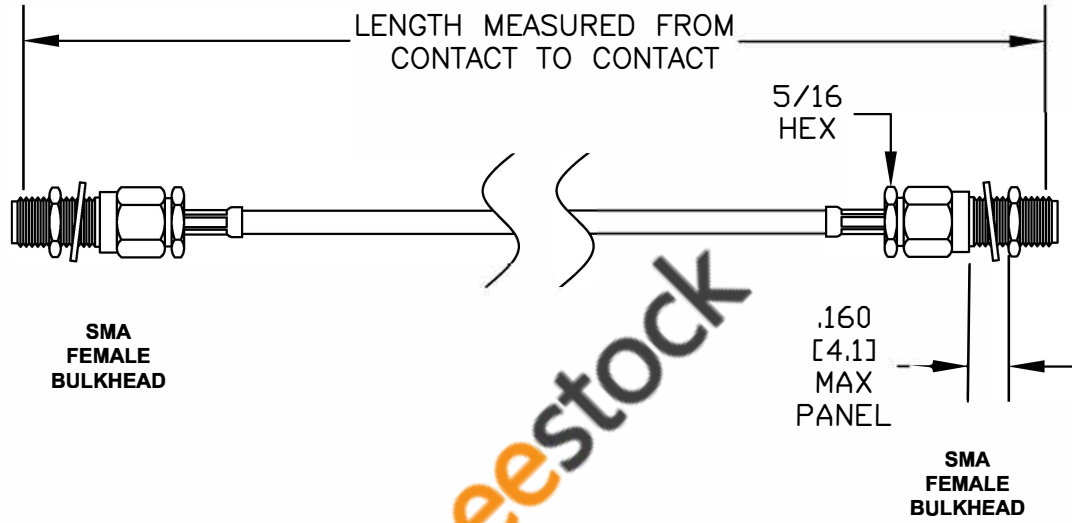

COMPONENTS	IMPEDANCE
SMA FEMALE BULKHEAD	50 OHM
SMA FEMALE BULKHEAD	50 OHM
RG178B/U	50 OHM

Standard Lengths	
-12	12"
-24	24"
-36	36"
-48	48"
-60	60"
-XXX	Custom Length in inches

8TH FLOOR, BUILDING 1, YONGFU SCIENCE AND TECHNOLOGY
CENTER INDUSTRIAL PARK, NANZHA DISTRICT 5,
HUMEN, 523900, DONGGUAN, GUANGDONG, CHINA

WEBSITE: www.ebeestock.com
EMAIL: sales@ebeestock.com

ESTABLISHED 2003

COAXIAL & FIBER OPTICS

DWG TITLE **ET35458**

DES. CABLE ASSEMBLY, RG178B/U, SMA FEMALE BULKHEAD TO SMA FEMALE BULKHEAD

REV. -	FSCM NO. 53919	CAD FILE 071211	SCALE N/A	SIZE A	2231
--------	----------------	-----------------	-----------	--------	------

NOTES:

1. UNLESS OTHERWISE SPECIFIED ALL DIMENSIONS ARE NOMINAL.
2. ALL SPECIFICATIONS ARE SUBJECT TO CHANGE WITHOUT NOTICE AT ANY TIME.
3. DIMENSIONS ARE IN INCHES [mm].
4. LENGTH TOLERANCE IS ± 1.5% OR 3/8", WHICHEVER IS GREATER.