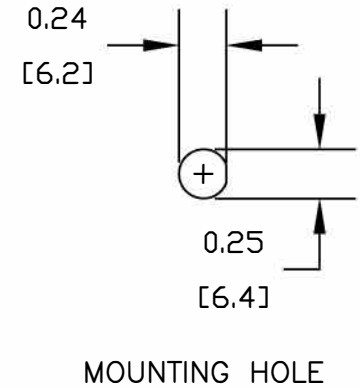

COMPONENTS	IMPEDANCE
SMA FEMALE BULKHEAD	50 OHM
SMA FEMALE BULKHEAD	50 OHM
RG178B/U	50 OHM

Standard Lengths	
-12	12"
-24	24"
-36	36"
-48	48"
-60	60"
-XXX	Custom Length in inches

8TH FLOOR, BUILDING 1, YONGFU SCIENCE AND TECHNOLOGY
CENTER INDUSTRIAL PARK, NANZHA DISTRICT 5,
HUMEN, 523900, DONGGUAN, GUANGDONG, CHINA

WEBSITE: www.ebeestock.com
EMAIL: sales@ebeestock.com

ESTABLISHED 2003

COAXIAL & FIBER OPTICS

DWG TITLE **ET35458**

DES. CABLE ASSEMBLY, RG178B/U, SMA FEMALE BULKHEAD TO SMA FEMALE BULKHEAD

REV. -	FSCM NO. 53919	CAD FILE 071211	SCALE N/A	SIZE A	2231
--------	----------------	-----------------	-----------	--------	------

NOTES:

1. UNLESS OTHERWISE SPECIFIED ALL DIMENSIONS ARE NOMINAL.
2. ALL SPECIFICATIONS ARE SUBJECT TO CHANGE WITHOUT NOTICE AT ANY TIME.
3. DIMENSIONS ARE IN INCHES [mm].
4. LENGTH TOLERANCE IS ± 1.5% OR 3/8", WHICHEVER IS GREATER.