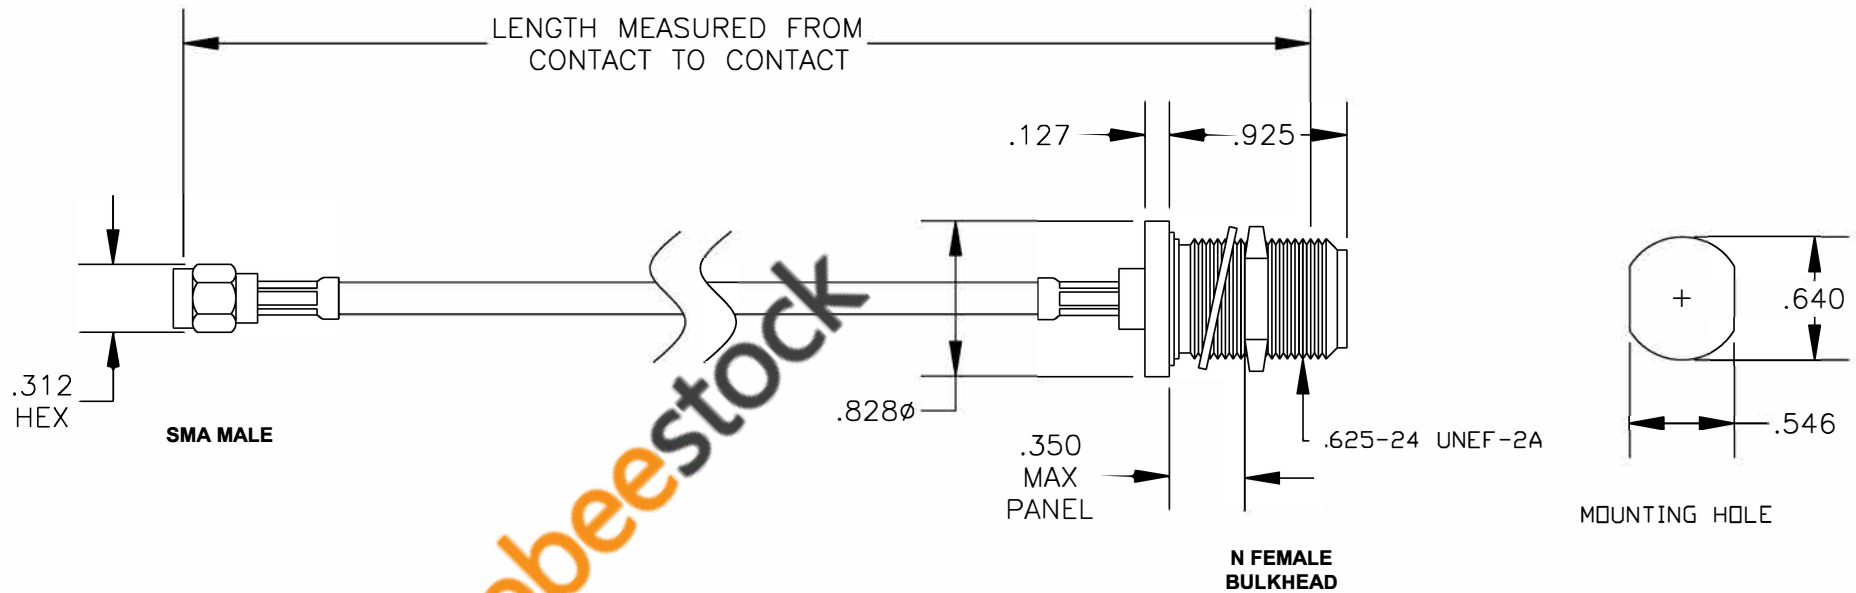

COMPONENTS	IMPEDANCE
SMA MALE	50 OHM
N FEMALE BULKHEAD	50 OHM
RG400/U	50 OHM

Standard Lengths	
-12	12"
-24	24"
-36	36"
-48	48"
-60	60"
-XXX	Custom Length in inches

8TH FLOOR, BUILDING 1, YONGFU SCIENCE AND TECHNOLOGY CENTER INDUSTRIAL PARK, NANZHA DISTRICT 5, HUMEN, 523900, DONGGUAN, GUANGDONG, CHINA
 WEBSITE: www.ebeestock.com
 EMAIL: sales@ebeestock.com
 ESTABLISHED 2003 **COAXIAL & FIBER OPTICS**

DWG TITLE	ET35460	DES.	CABLE ASSEMBLY, RG400/U, SMA MALE TO N FEMALE BULKHEAD
-----------	----------------	------	--

REV. A	FSCM NO. 53919	CAD FILE	011808	SCALE	N/A	SIZE	A 147
--------	-----------------------	----------	--------	-------	-----	------	-------

- NOTES:**
1. UNLESS OTHERWISE SPECIFIED ALL DIMENSIONS ARE NOMINAL.
 2. ALL SPECIFICATIONS ARE SUBJECT TO CHANGE WITHOUT NOTICE AT ANY TIME.
 3. DIMENSIONS ARE IN INCHES.
 4. LENGTH TOLERANCE IS $\pm 1.5\%$ OR $\pm 3/8"$, WHICHEVER IS GREATER.