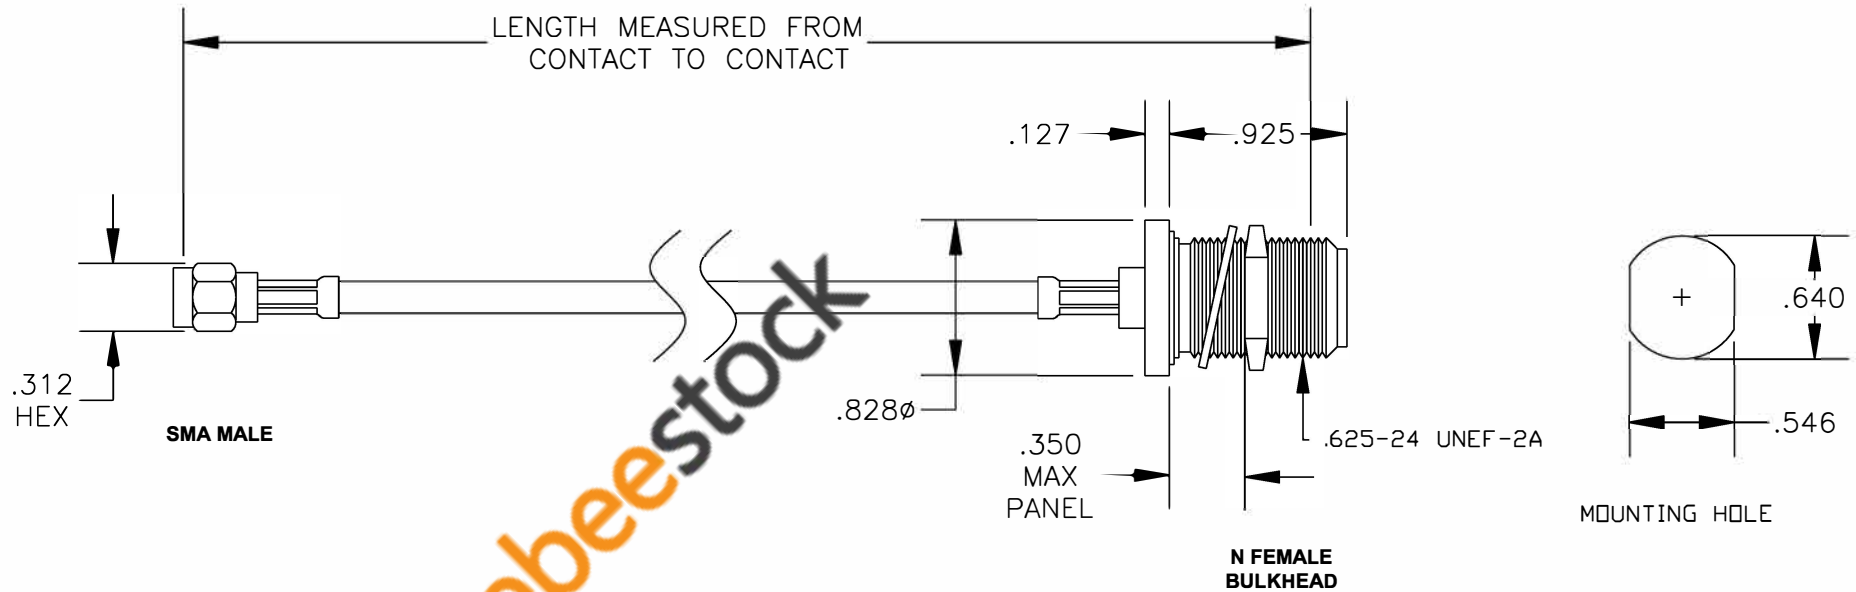

COMPONENTS	IMPEDANCE
SMA MALE	50 OHM
N FEMALE BULKHEAD	50 OHM
RG400/U	50 OHM

Standard Lengths	
-12	12"
-24	24"
-36	36"
-48	48"
-60	60"
-XXX	Custom Length in inches

8TH FLOOR, BUILDING 1, YONGFU SCIENCE AND TECHNOLOGY CENTER INDUSTRIAL PARK, NANZHA DISTRICT 5, HUMEN, 523900, DONGGUAN, GUANGDONG, CHINA
 WEBSITE: www.ebeestock.com
 EMAIL: sales@ebeestock.com
 ESTABLISHED 2003 **COAXIAL & FIBER OPTICS**

DWG TITLE	ET35461	DES.	CABLE ASSEMBLY, RG400/U, SMA MALE TO N FEMALE BULKHEAD
-----------	----------------	------	--------------------------------------------------------

REV. A	FSCM NO. 53919	CAD FILE	011808	SCALE	N/A	SIZE	A 147
--------	-----------------------	----------	--------	-------	-----	------	-------

- NOTES:**
1. UNLESS OTHERWISE SPECIFIED ALL DIMENSIONS ARE NOMINAL.
 2. ALL SPECIFICATIONS ARE SUBJECT TO CHANGE WITHOUT NOTICE AT ANY TIME.
 3. DIMENSIONS ARE IN INCHES.
 4. LENGTH TOLERANCE IS $\pm 1.5\%$ OR $\pm 3/8"$, WHICHEVER IS GREATER.