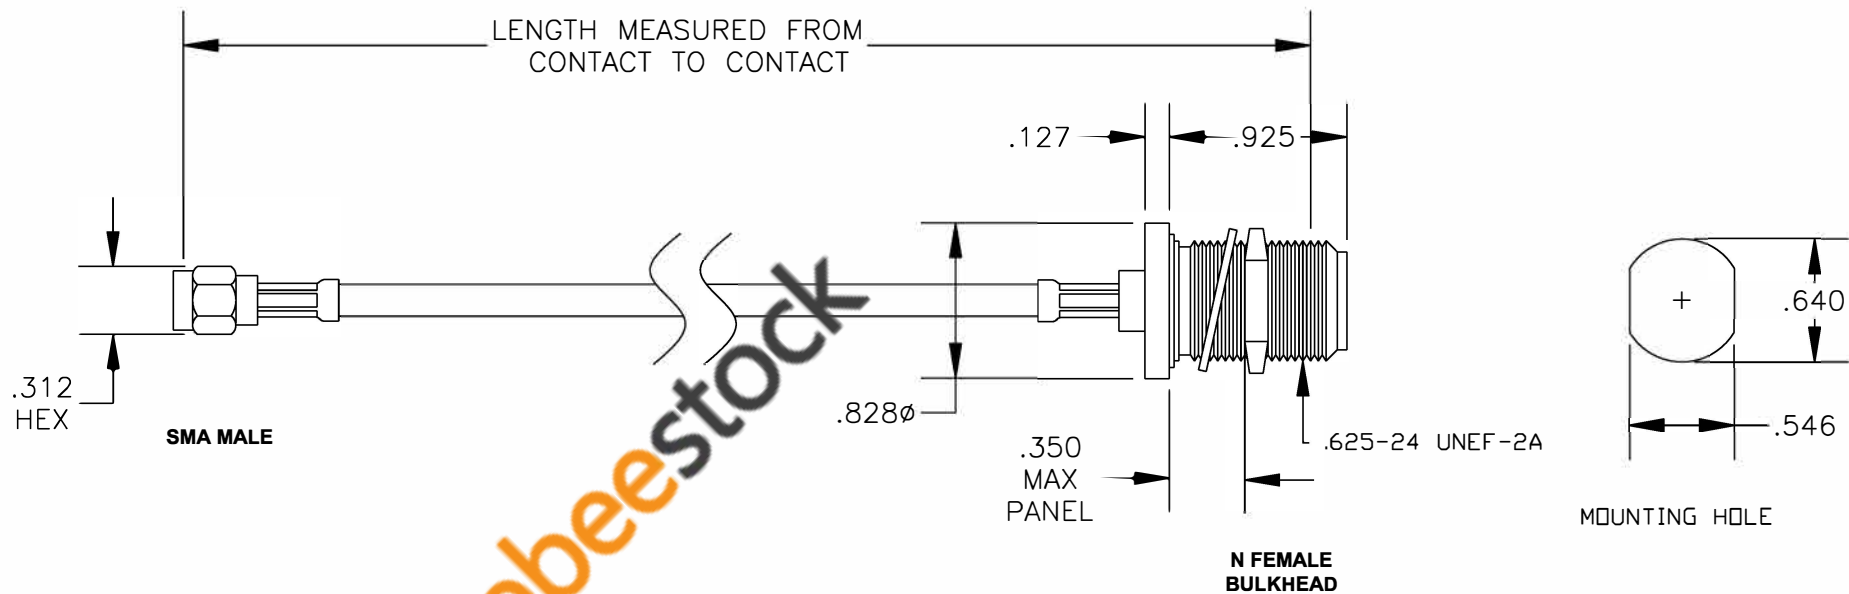

COMPONENTS	IMPEDANCE
SMA MALE	50 OHM
N FEMALE BULKHEAD	50 OHM
RG400/U	50 OHM

Standard Lengths	
-12	12"
-24	24"
-36	36"
-48	48"
-60	60"
-XXX	Custom Length in inches

8TH FLOOR, BUILDING 1, YONGFU SCIENCE AND TECHNOLOGY CENTER INDUSTRIAL PARK, NANZHA DISTRICT 5, HUMEN, 523900, DONGGUAN, GUANGDONG, CHINA
 WEBSITE: www.ebeestock.com
 EMAIL: sales@ebeestock.com
 ESTABLISHED 2003
COAXIAL & FIBER OPTICS

DWG TITLE	ET35462	DES.	CABLE ASSEMBLY, RG400/U, SMA MALE TO N FEMALE BULKHEAD
-----------	----------------	------	--

REV. A	FSCM NO. 53919	CAD FILE	011808	SCALE	N/A	SIZE	A 147
--------	-----------------------	----------	--------	-------	-----	------	-------

- NOTES:**
1. UNLESS OTHERWISE SPECIFIED ALL DIMENSIONS ARE NOMINAL.
 2. ALL SPECIFICATIONS ARE SUBJECT TO CHANGE WITHOUT NOTICE AT ANY TIME.
 3. DIMENSIONS ARE IN INCHES.
 4. LENGTH TOLERANCE IS $\pm 1.5\%$ OR $\pm 3/8"$, WHICHEVER IS GREATER.