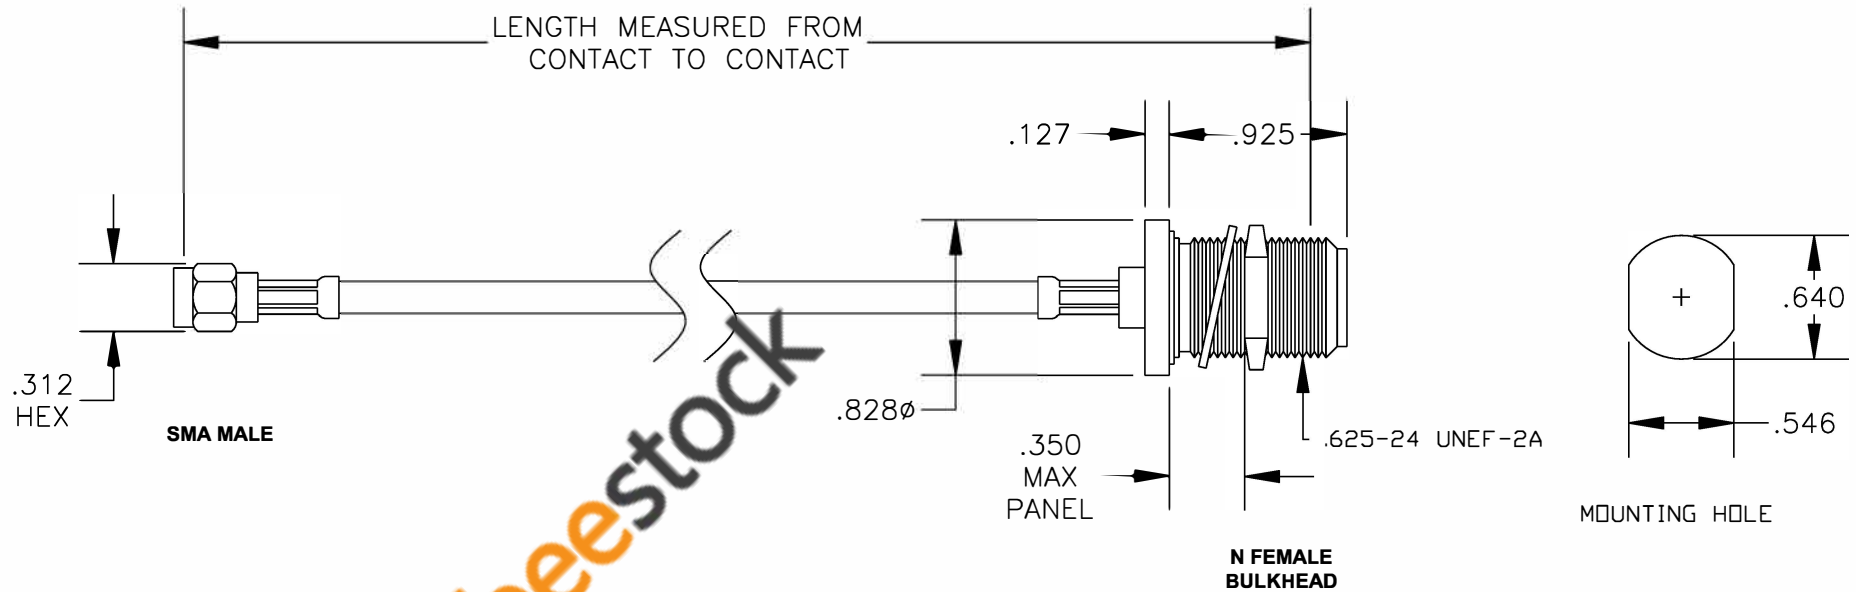

COMPONENTS	IMPEDANCE
SMA MALE	50 OHM
N FEMALE BULKHEAD	50 OHM
RG400/U	50 OHM

Standard Lengths	
-12	12"
-24	24"
-36	36"
-48	48"
-60	60"
-XXX	Custom Length in inches

8TH FLOOR, BUILDING 1, YONGFU SCIENCE AND TECHNOLOGY CENTER INDUSTRIAL PARK, NANZHA DISTRICT 5, HUMEN, 523900, DONGGUAN, GUANGDONG, CHINA
 WEBSITE: www.ebeestock.com
 EMAIL: sales@ebeestock.com
COAXIAL & FIBER OPTICS
 ESTABLISHED 2003

DWG TITLE	ET35467	DES.	CABLE ASSEMBLY, RG400/U, SMA MALE TO N FEMALE BULKHEAD (LEAD FREE)
-----------	----------------	------	--

REV. A	FSCM NO. 53919	CAD FILE	011808	SCALE	N/A	SIZE	A 147
--------	-----------------------	----------	--------	-------	-----	------	-------

- NOTES:
- UNLESS OTHERWISE SPECIFIED ALL DIMENSIONS ARE NOMINAL.
 - ALL SPECIFICATIONS ARE SUBJECT TO CHANGE WITHOUT NOTICE AT ANY TIME.
 - DIMENSIONS ARE IN INCHES.
 - LENGTH TOLERANCE IS $\pm 1.5\%$ OR $\pm 3/8"$, WHICHEVER IS GREATER.