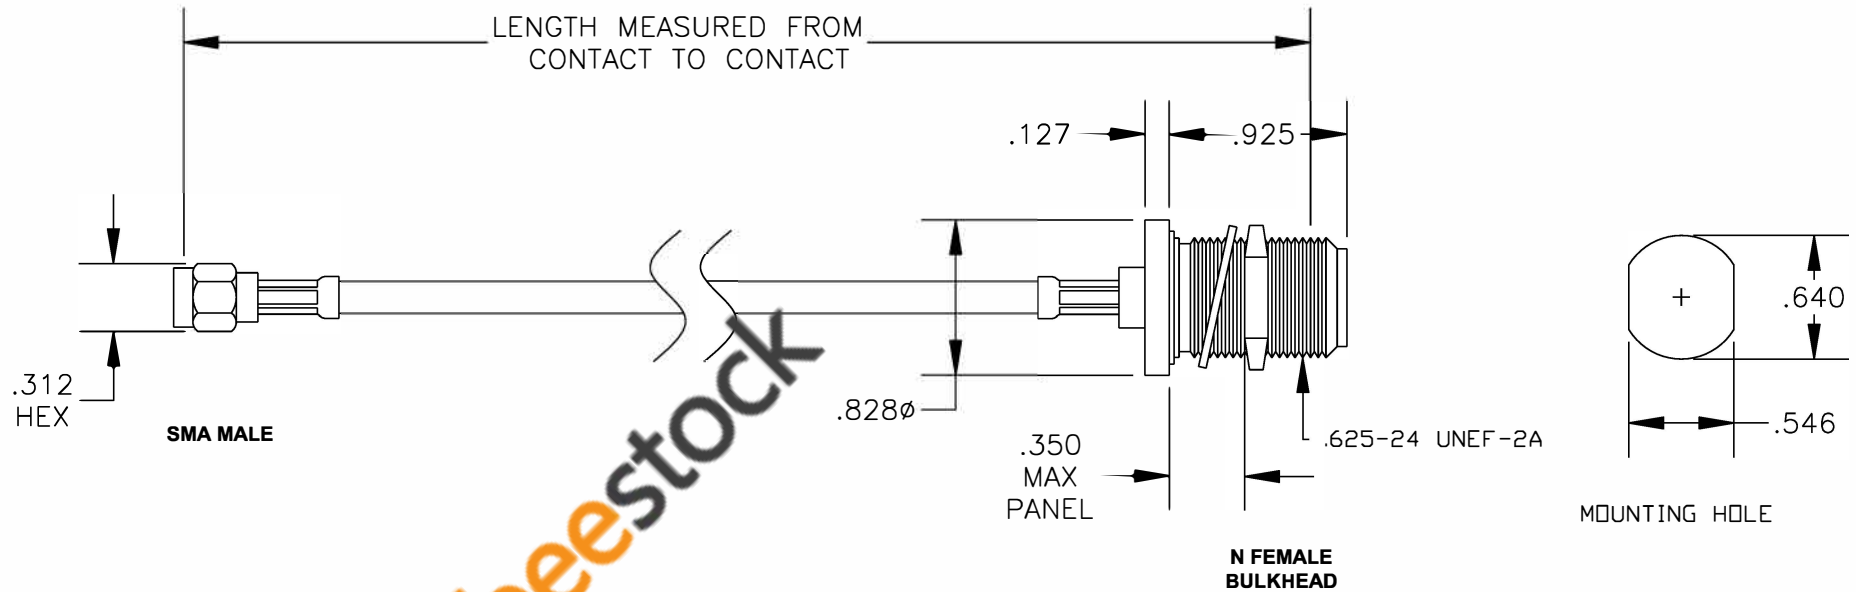

COMPONENTS	IMPEDANCE
SMA MALE	50 OHM
N FEMALE BULKHEAD	50 OHM
RG400/U	50 OHM

Standard Lengths	
-12	12"
-24	24"
-36	36"
-48	48"
-60	60"
-XXX	Custom Length in inches

8TH FLOOR, BUILDING 1, YONGFU SCIENCE AND TECHNOLOGY CENTER INDUSTRIAL PARK, NANZHA DISTRICT 5, HUMEN, 523900, DONGGUAN, GUANGDONG, CHINA
 WEBSITE: www.ebeestock.com
 EMAIL: sales@ebeestock.com
COAXIAL & FIBER OPTICS
 ESTABLISHED 2003

DWG TITLE	ET35469	DES.	CABLE ASSEMBLY, RG400/U, SMA MALE TO N FEMALE BULKHEAD (LEAD FREE)
-----------	----------------	------	--

REV. A	FSCM NO. 53919	CAD FILE	011808	SCALE	N/A	SIZE	A 147
--------	-----------------------	----------	--------	-------	-----	------	-------

- NOTES:
1. UNLESS OTHERWISE SPECIFIED ALL DIMENSIONS ARE NOMINAL.
 2. ALL SPECIFICATIONS ARE SUBJECT TO CHANGE WITHOUT NOTICE AT ANY TIME.
 3. DIMENSIONS ARE IN INCHES.
 4. LENGTH TOLERANCE IS $\pm 1.5\%$ OR $\pm 3/8"$, WHICHEVER IS GREATER.