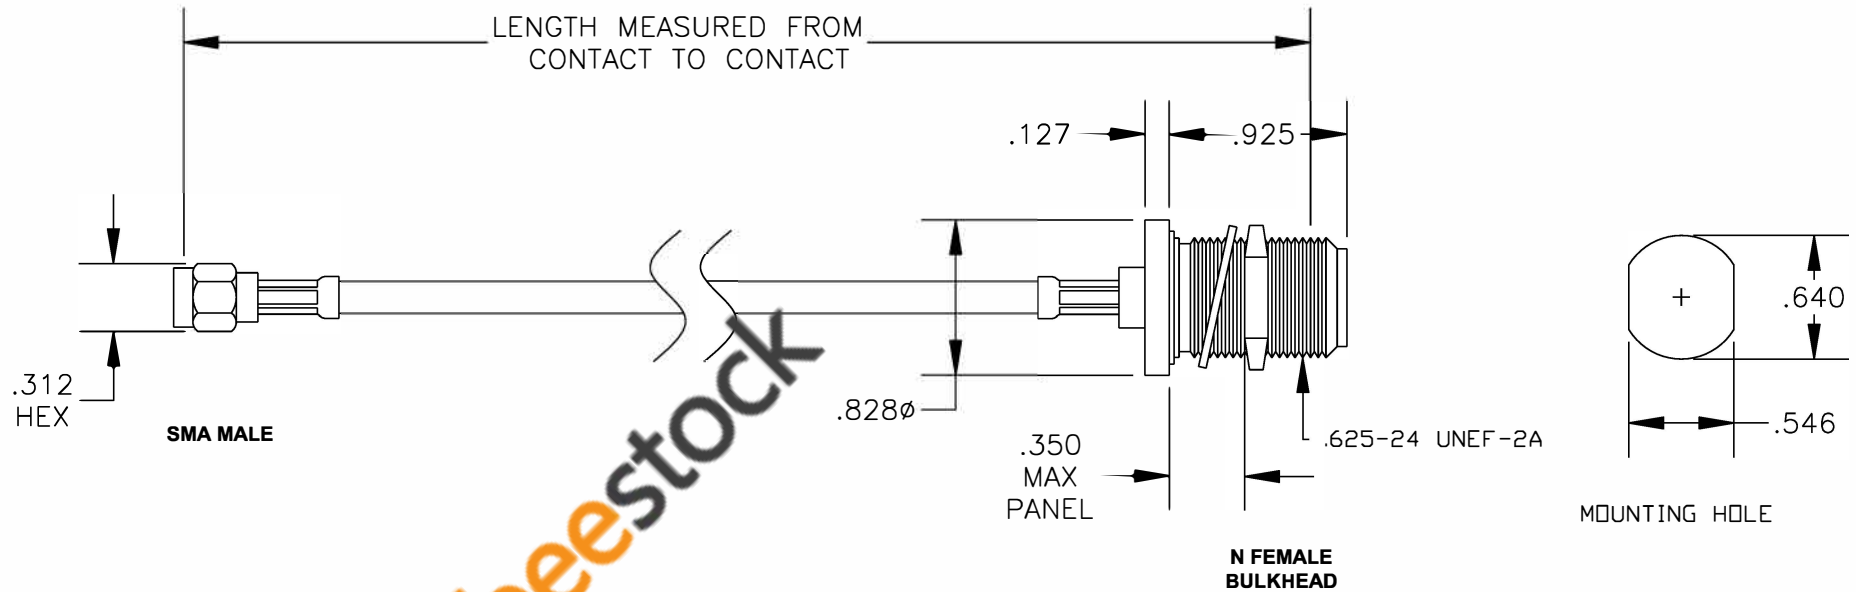

COMPONENTS	IMPEDANCE
SMA MALE	50 OHM
N FEMALE BULKHEAD	50 OHM
RG400/U	50 OHM

Standard Lengths	
-12	12"
-24	24"
-36	36"
-48	48"
-60	60"
-XXX	Custom Length in inches

8TH FLOOR, BUILDING 1, YONGFU SCIENCE AND TECHNOLOGY CENTER INDUSTRIAL PARK, NANZHA DISTRICT 5, HUMEN, 523900, DONGGUAN, GUANGDONG, CHINA
 WEBSITE: www.ebeestock.com
 EMAIL: sales@ebeestock.com
COAXIAL & FIBER OPTICS
 ESTABLISHED 2003

DWG TITLE	DES.
ET35470	CABLE ASSEMBLY, RG400/U, SMA MALE TO N FEMALE BULKHEAD (LEAD FREE)

REV. A	FSCM NO. 53919	CAD FILE 011808	SCALE N/A	SIZE A 147
--------	----------------	-----------------	-----------	------------

- NOTES:
- UNLESS OTHERWISE SPECIFIED ALL DIMENSIONS ARE NOMINAL.
 - ALL SPECIFICATIONS ARE SUBJECT TO CHANGE WITHOUT NOTICE AT ANY TIME.
 - DIMENSIONS ARE IN INCHES.
 - LENGTH TOLERANCE IS $\pm 1.5\%$ OR $\pm 3/8"$, WHICHEVER IS GREATER.