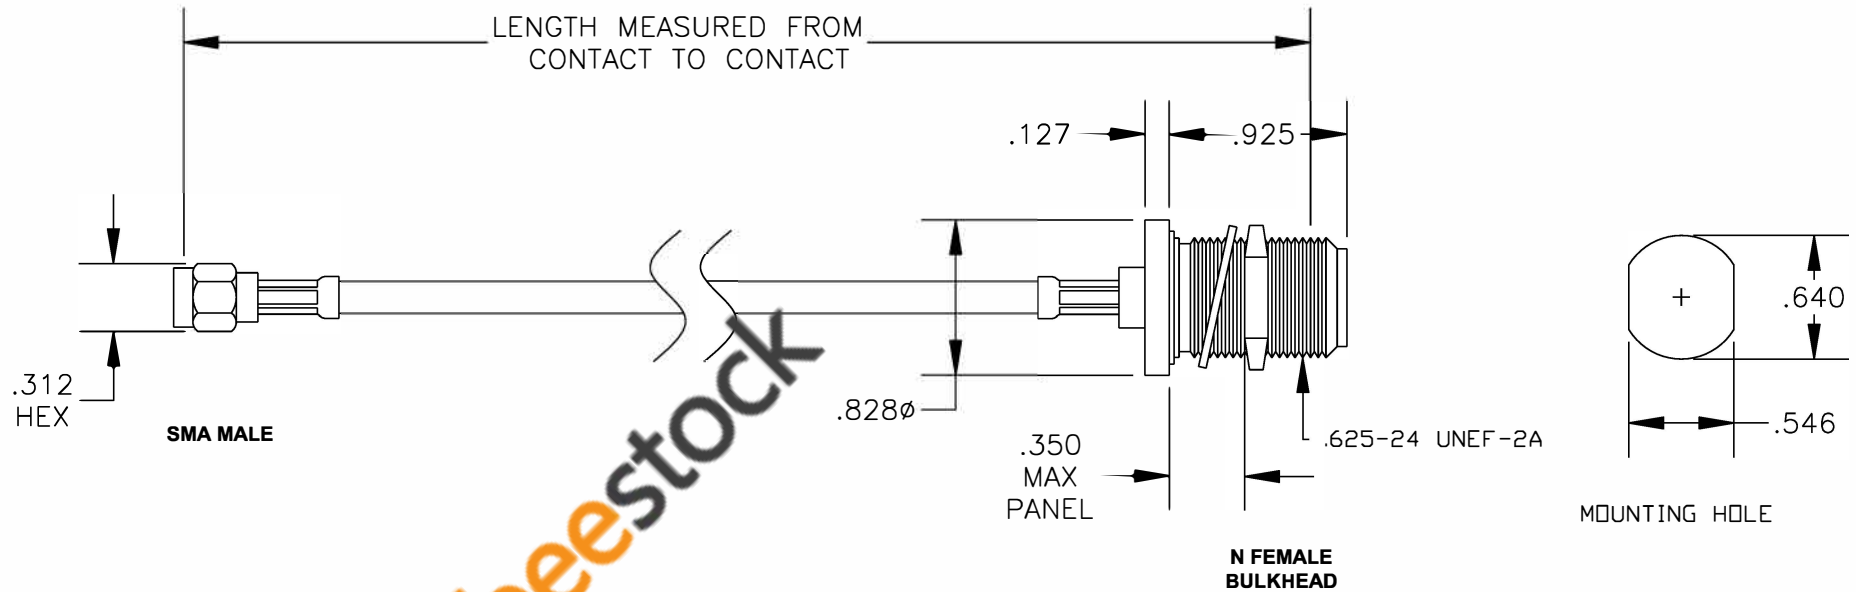

COMPONENTS	IMPEDANCE
SMA MALE	50 OHM
N FEMALE BULKHEAD	50 OHM
RG400/U	50 OHM

Standard Lengths	
-12	12"
-24	24"
-36	36"
-48	48"
-60	60"
-XXX	Custom Length in inches

8TH FLOOR, BUILDING 1, YONGFU SCIENCE AND TECHNOLOGY CENTER INDUSTRIAL PARK, NANZHA DISTRICT 5, HUMEN, 523900, DONGGUAN, GUANGDONG, CHINA
 WEBSITE: www.ebeestock.com
 EMAIL: sales@ebeestock.com
COAXIAL & FIBER OPTICS
 ESTABLISHED 2003

DWG TITLE	ET35471	DES.	CABLE ASSEMBLY, RG400/U, SMA MALE TO N FEMALE BULKHEAD (LEAD FREE)
-----------	----------------	------	--

REV. A	FSCM NO. 53919	CAD FILE	011808	SCALE	N/A	SIZE	A 147
--------	-----------------------	----------	--------	-------	-----	------	-------

- NOTES:
1. UNLESS OTHERWISE SPECIFIED ALL DIMENSIONS ARE NOMINAL.
 2. ALL SPECIFICATIONS ARE SUBJECT TO CHANGE WITHOUT NOTICE AT ANY TIME.
 3. DIMENSIONS ARE IN INCHES.
 4. LENGTH TOLERANCE IS $\pm 1.5\%$ OR $\pm 3/8"$, WHICHEVER IS GREATER.