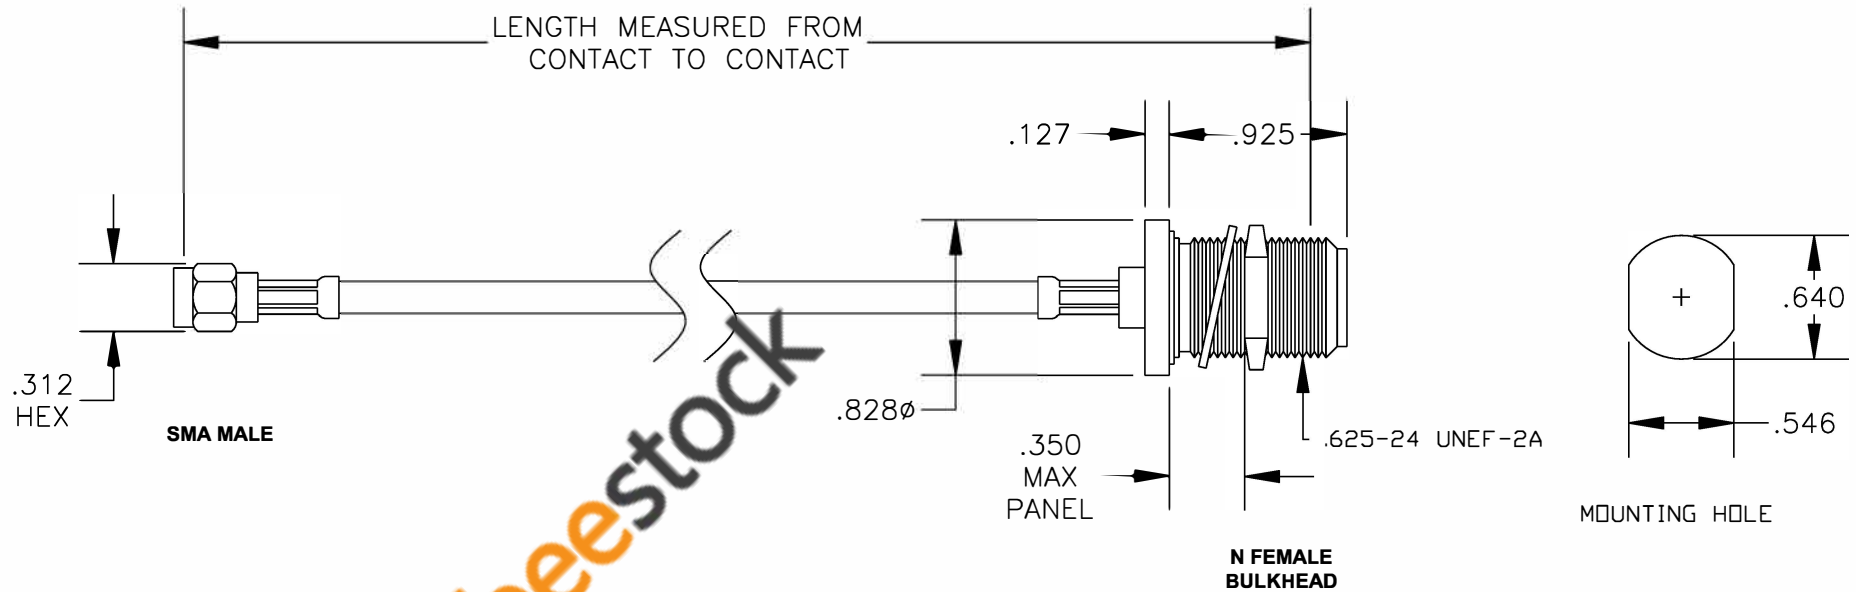

COMPONENTS	IMPEDANCE
SMA MALE	50 OHM
N FEMALE BULKHEAD	50 OHM
RG400/U	50 OHM

Standard Lengths	
-12	12"
-24	24"
-36	36"
-48	48"
-60	60"
-XXX	Custom Length in inches

8TH FLOOR, BUILDING 1, YONGFU SCIENCE AND TECHNOLOGY CENTER INDUSTRIAL PARK, NANZHA DISTRICT 5, HUMEN, 523900, DONGGUAN, GUANGDONG, CHINA
 WEBSITE: www.ebeestock.com
 EMAIL: sales@ebeestock.com
COAXIAL & FIBER OPTICS
 ESTABLISHED 2003

DWG TITLE	ET35472	DES.	CABLE ASSEMBLY, RG400/U, SMA MALE TO N FEMALE BULKHEAD (LEAD FREE)
-----------	----------------	------	--

REV. A	FSCM NO. 53919	CAD FILE	011808	SCALE	N/A	SIZE	A 147
--------	-----------------------	----------	--------	-------	-----	------	-------

- NOTES:
- UNLESS OTHERWISE SPECIFIED ALL DIMENSIONS ARE NOMINAL.
 - ALL SPECIFICATIONS ARE SUBJECT TO CHANGE WITHOUT NOTICE AT ANY TIME.
 - DIMENSIONS ARE IN INCHES.
 - LENGTH TOLERANCE IS $\pm 1.5\%$ OR $\pm 3/8"$, WHICHEVER IS GREATER.