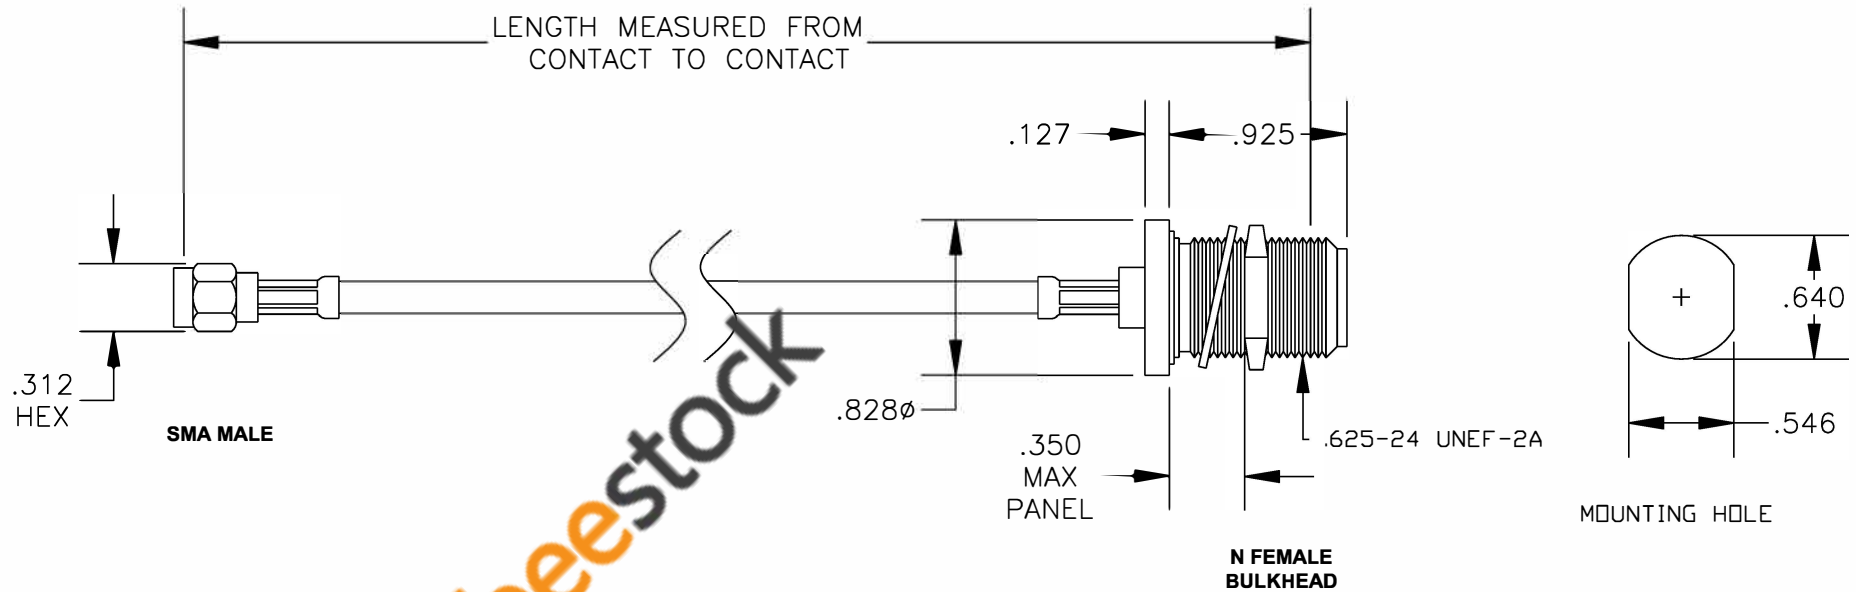

COMPONENTS	IMPEDANCE
SMA MALE	50 OHM
N FEMALE BULKHEAD	50 OHM
RG400/U	50 OHM

Standard Lengths	
-12	12"
-24	24"
-36	36"
-48	48"
-60	60"
-XXX	Custom Length in inches

8TH FLOOR, BUILDING 1, YONGFU SCIENCE AND TECHNOLOGY CENTER INDUSTRIAL PARK, NANZHA DISTRICT 5, HUMEN, 523900, DONGGUAN, GUANGDONG, CHINA
 WEBSITE: www.ebeestock.com
 EMAIL: sales@ebeestock.com
COAXIAL & FIBER OPTICS
 ESTABLISHED 2003

DWG TITLE	ET35474	DES.	CABLE ASSEMBLY, RG400/U, SMA MALE TO N FEMALE BULKHEAD (LEAD FREE)
-----------	----------------	------	--

REV. A	FSCM NO. 53919	CAD FILE	011808	SCALE	N/A	SIZE	A 147
--------	-----------------------	----------	--------	-------	-----	------	-------

- NOTES:
1. UNLESS OTHERWISE SPECIFIED ALL DIMENSIONS ARE NOMINAL.
 2. ALL SPECIFICATIONS ARE SUBJECT TO CHANGE WITHOUT NOTICE AT ANY TIME.
 3. DIMENSIONS ARE IN INCHES.
 4. LENGTH TOLERANCE IS $\pm 1.5\%$ OR $\pm 3/8"$, WHICHEVER IS GREATER.