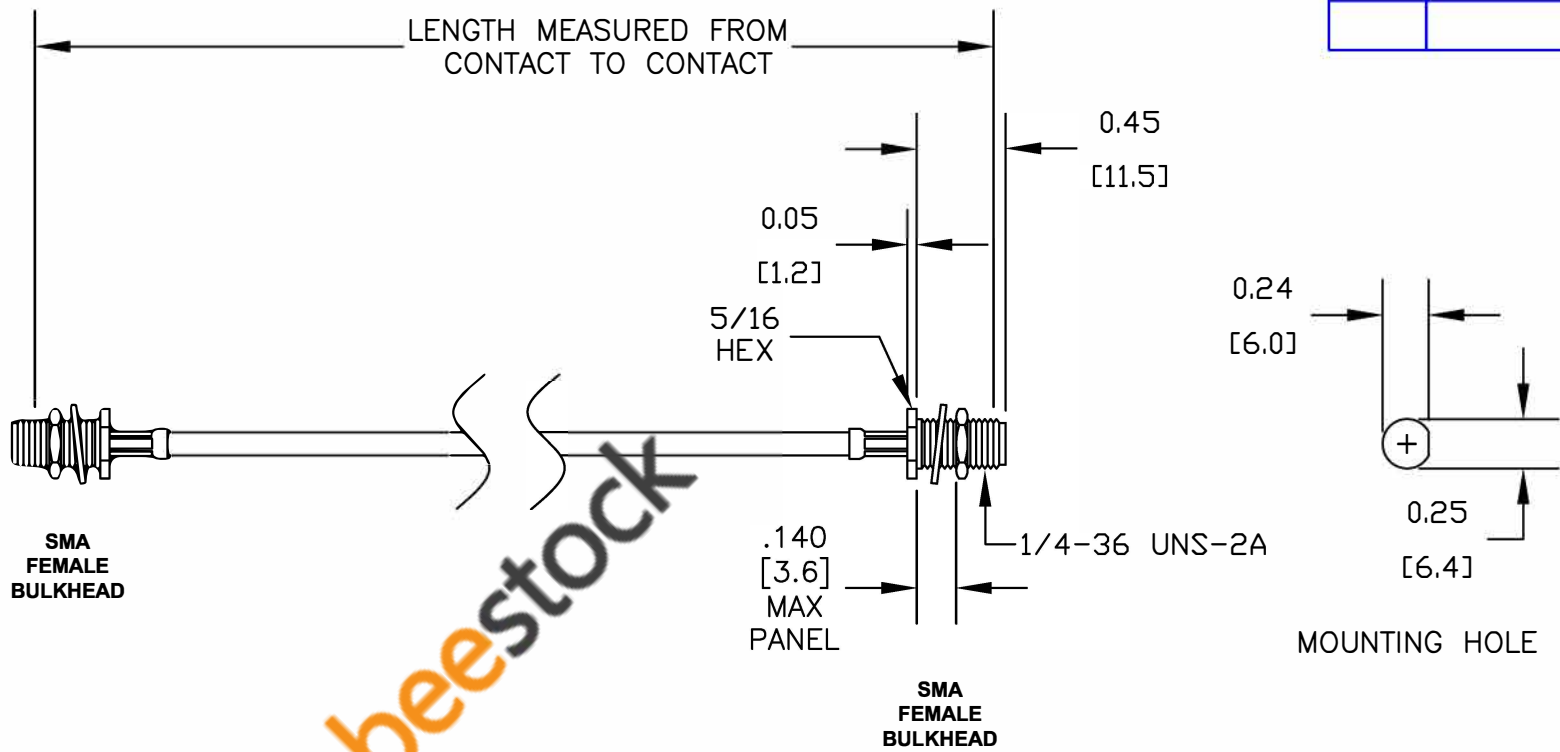

COMPONENTS	IMPEDANCE
SMA FEMALE BULKHEAD	50 OHM
SMA FEMALE BULKHEAD	50 OHM
RG316/U	50 OHM

Standard Lengths	
-12	12"
-24	24"
-36	36"
-48	48"
-60	60"
-XXX	Custom Length in inches

ebeeStock
ESTABLISHED 2003

DWG TITLE <div style="text-align: center; font-size: 1.2em; font-weight: bold; color: blue;">ET35475</div>	DES. CABLE ASSEMBLY, RG316/U, SMA FEMALE BULKHEAD TO SMA FEMALE BULKHEAD
REV. B FSCM NO. 53919	CAD FILE 082411 SCALE N/A SIZE A 2231

NOTES:
1. UNLESS OTHERWISE SPECIFIED ALL DIMENSIONS ARE NOMINAL.
2. ALL SPECIFICATIONS ARE SUBJECT TO CHANGE WITHOUT NOTICE AT ANY TIME.
3. DIMENSIONS ARE IN INCHES [mm].
4. LENGTH TOLERANCE IS ± 1.5% OR 3/8", WHICHEVER IS GREATER.