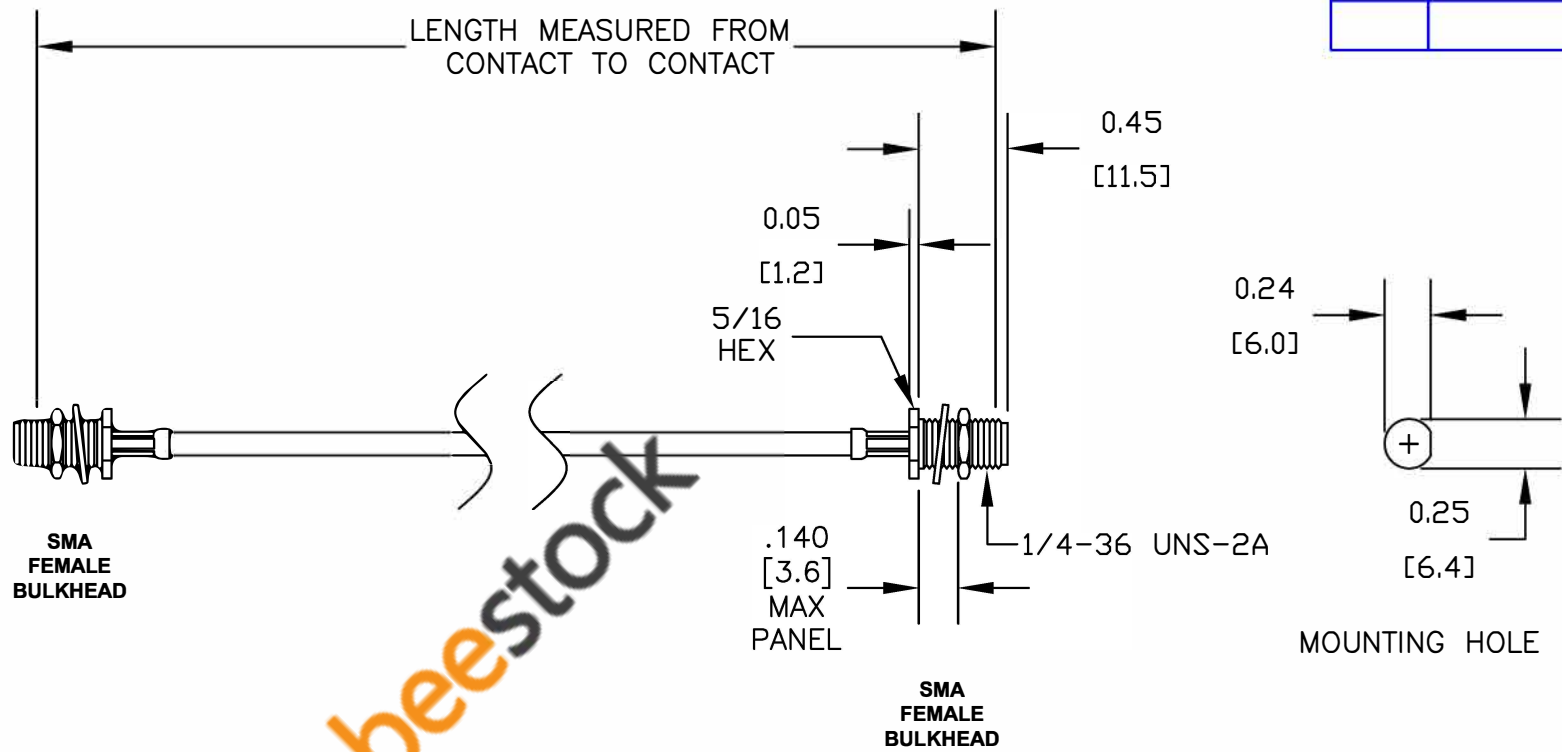

COMPONENTS	IMPEDANCE
SMA FEMALE BULKHEAD	50 OHM
SMA FEMALE BULKHEAD	50 OHM
RG316/U	50 OHM

Standard Lengths	
-12	12"
-24	24"
-36	36"
-48	48"
-60	60"
-XXX	Custom Length in inches

8TH FLOOR, BUILDING 1, YONGFU SCIENCE AND TECHNOLOGY  
CENTER INDUSTRIAL PARK, NANZHA DISTRICT 5,  
HUMEN, 523900, DONGGUAN, GUANGDONG, CHINA

## ET35476

DES. CABLE ASSEMBLY, RG316/U, SMA FEMALE BULKHEAD TO SMA FEMALE BULKHEAD

---

REV. B	FSCM NO. 53919	CAD FILE 082411	SCALE N/A	SIZE A	2231
--------	----------------	-----------------	-----------	--------	------

---

**NOTES:**

1. UNLESS OTHERWISE SPECIFIED ALL DIMENSIONS ARE NOMINAL.
2. ALL SPECIFICATIONS ARE SUBJECT TO CHANGE WITHOUT NOTICE AT ANY TIME.
3. DIMENSIONS ARE IN INCHES [mm].
4. LENGTH TOLERANCE IS ± 1.5% OR 3/8", WHICHEVER IS GREATER.