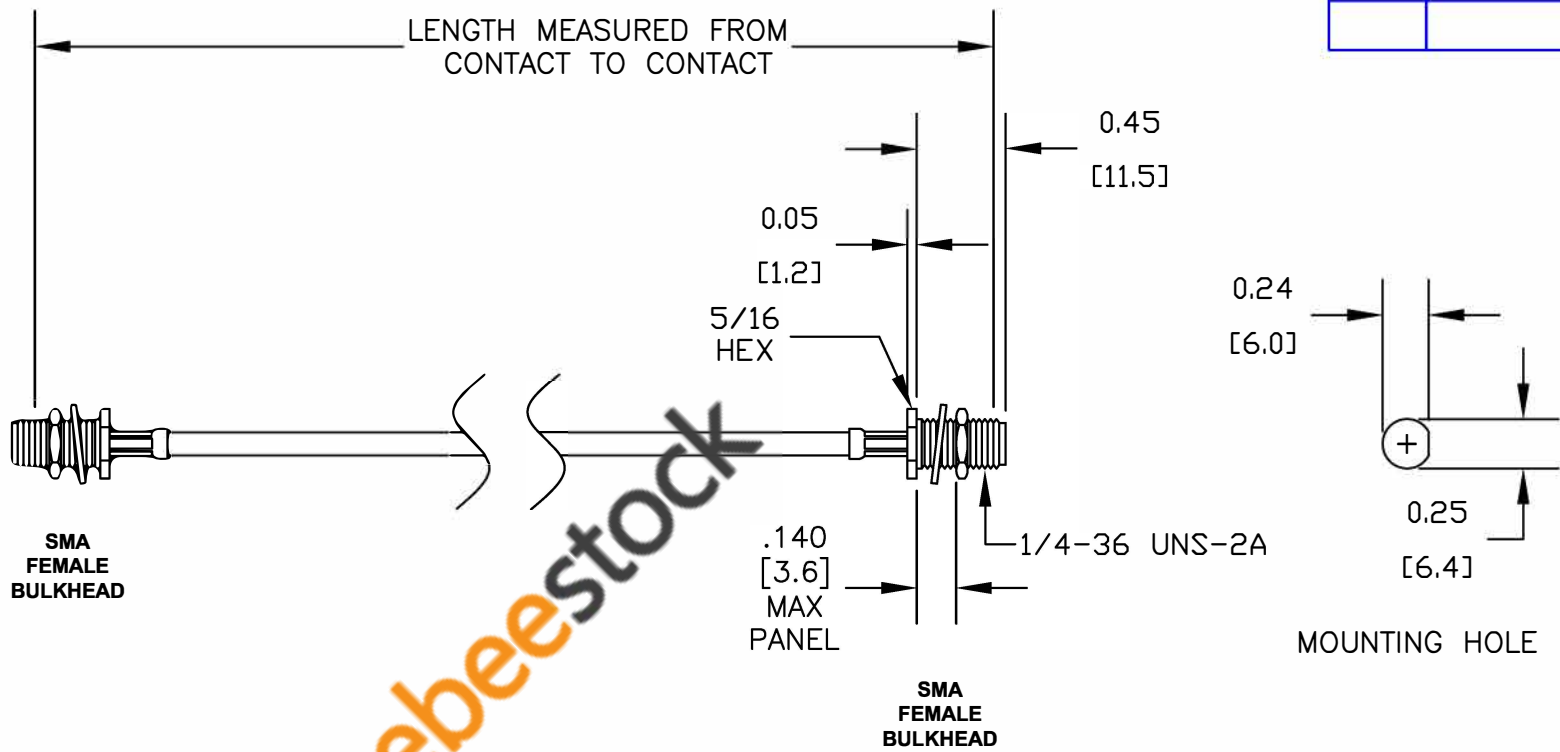

COMPONENTS	IMPEDANCE
SMA FEMALE BULKHEAD	50 OHM
SMA FEMALE BULKHEAD	50 OHM
RG316/U	50 OHM

Standard Lengths	
-12	12"
-24	24"
-36	36"
-48	48"
-60	60"
-XXX	Custom Length in inches

8TH FLOOR, BUILDING 1, YONGFU SCIENCE AND TECHNOLOGY
CENTER INDUSTRIAL PARK, NANZHA DISTRICT 5,
HUMEN, 523900, DONG GUAN, GUANGDONG, CHINA

WEBSITE: www.ebeestock.com
EMAIL: sales@ebeestock.com

ESTABLISHED 2003

COAXIAL & FIBER OPTICS

DWG TITLE <div style="text-align: center; font-size: 1.2em; font-weight: bold;">ET35477</div>	DES. CABLE ASSEMBLY, RG316/U, SMA FEMALE BULKHEAD TO SMA FEMALE BULKHEAD
REV. B FSCM NO. 53919	CAD FILE 082411 SCALE N/A SIZE A 2231

NOTES:
1. UNLESS OTHERWISE SPECIFIED ALL DIMENSIONS ARE NOMINAL.
2. ALL SPECIFICATIONS ARE SUBJECT TO CHANGE WITHOUT NOTICE AT ANY TIME.
3. DIMENSIONS ARE IN INCHES [mm].
4. LENGTH TOLERANCE IS ± 1.5% OR 3/8", WHICHEVER IS GREATER.