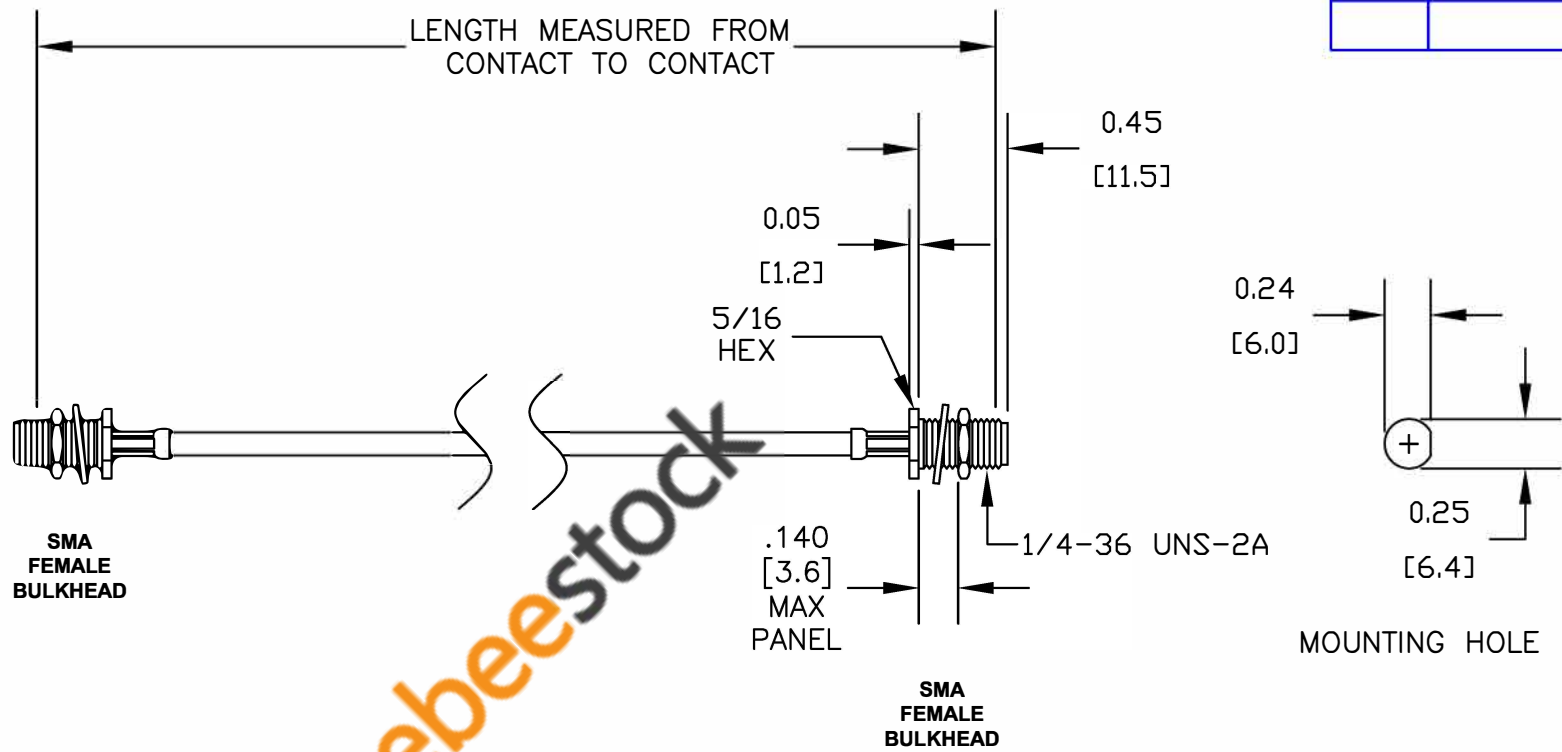

COMPONENTS	IMPEDANCE
SMA FEMALE BULKHEAD	50 OHM
SMA FEMALE BULKHEAD	50 OHM
RG316/U	50 OHM

Standard Lengths	
-12	12"
-24	24"
-36	36"
-48	48"
-60	60"
-XXX	Custom Length in inches

8TH FLOOR, BUILDING 1, YONGFU SCIENCE AND TECHNOLOGY
CENTER INDUSTRIAL PARK, NANZHA DISTRICT 5,
HUMEN, 523900, DONGGUAN, GUANGDONG, CHINA

WEBSITE: www.ebeestock.com
EMAIL: sales@ebeestock.com

ESTABLISHED 2003

COAXIAL & FIBER OPTICS

DWG TITLE <div style="text-align: center; font-size: 1.2em; font-weight: bold;">ET35478</div>	DES. CABLE ASSEMBLY, RG316/U, SMA FEMALE BULKHEAD TO SMA FEMALE BULKHEAD
REV. B FSCM NO. 53919	CAD FILE 082411 SCALE N/A SIZE A 2231

NOTES:
1. UNLESS OTHERWISE SPECIFIED ALL DIMENSIONS ARE NOMINAL.
2. ALL SPECIFICATIONS ARE SUBJECT TO CHANGE WITHOUT NOTICE AT ANY TIME.
3. DIMENSIONS ARE IN INCHES [mm].
4. LENGTH TOLERANCE IS ± 1.5% OR 3/8", WHICHEVER IS GREATER.