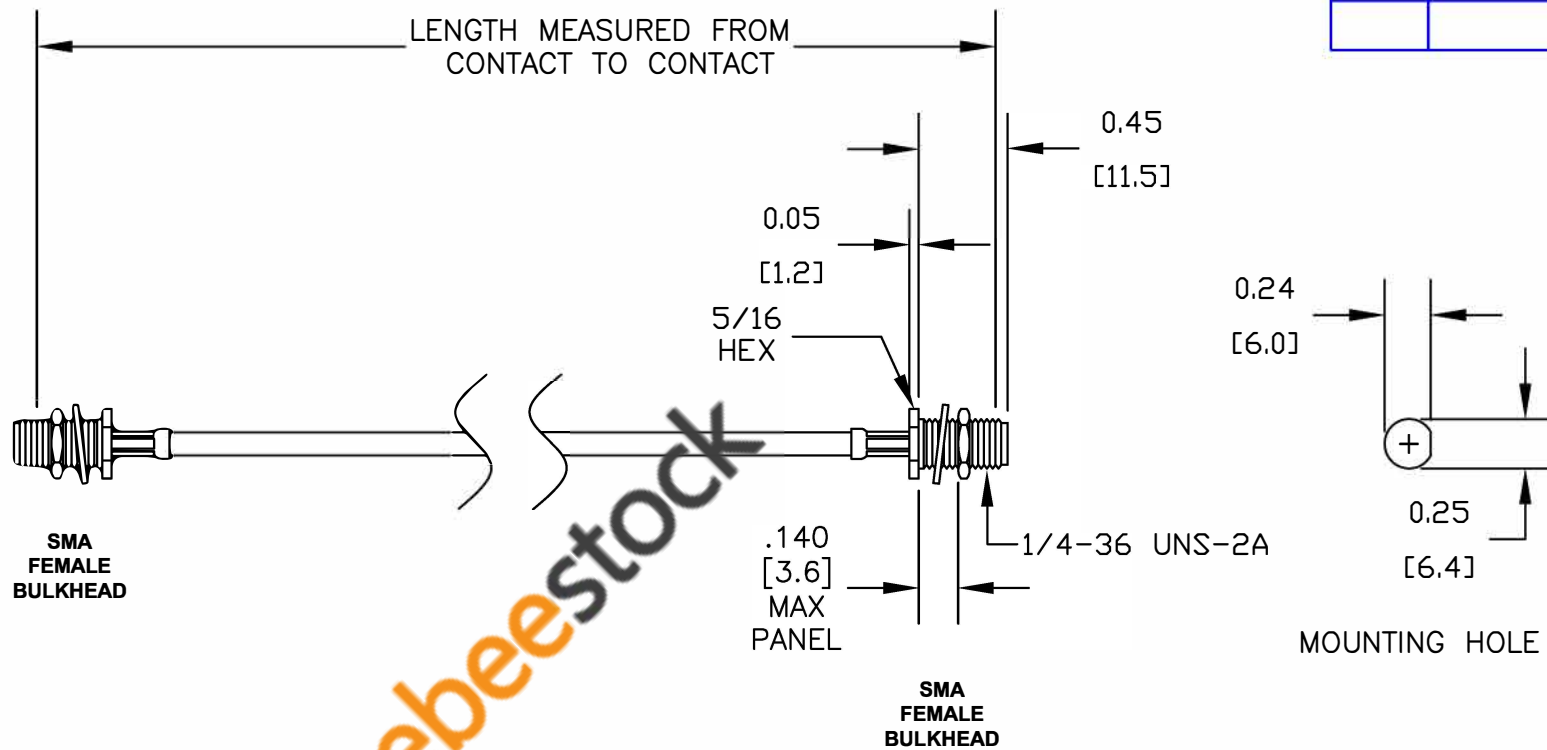

COMPONENTS	IMPEDANCE
SMA FEMALE BULKHEAD	50 OHM
SMA FEMALE BULKHEAD	50 OHM
RG316/U	50 OHM

Standard Lengths	
-12	12"
-24	24"
-36	36"
-48	48"
-60	60"
-XXX	Custom Length in inches

8TH FLOOR, BUILDING 1, YONGFU SCIENCE AND TECHNOLOGY CENTER INDUSTRIAL PARK, NANZHA DISTRICT 5, HUMEN, 523900, DONGGUAN, GUANGDONG, CHINA

WEBSITE: www.ebeestock.com
EMAIL: sales@ebeestock.com

ESTABLISHED 2003

COAXIAL & FIBER OPTICS

DWG TITLE <div style="text-align: center; font-size: 1.2em; font-weight: bold;">ET35479</div>	DES. CABLE ASSEMBLY, RG316/U, SMA FEMALE BULKHEAD TO SMA FEMALE BULKHEAD
REV. B FSCM NO. 53919	CAD FILE 082411 SCALE N/A SIZE A 2231
NOTES: 1. UNLESS OTHERWISE SPECIFIED ALL DIMENSIONS ARE NOMINAL. 2. ALL SPECIFICATIONS ARE SUBJECT TO CHANGE WITHOUT NOTICE AT ANY TIME. 3. DIMENSIONS ARE IN INCHES [mm]. 4. LENGTH TOLERANCE IS ± 1.5% OR 3/8", WHICHEVER IS GREATER.	