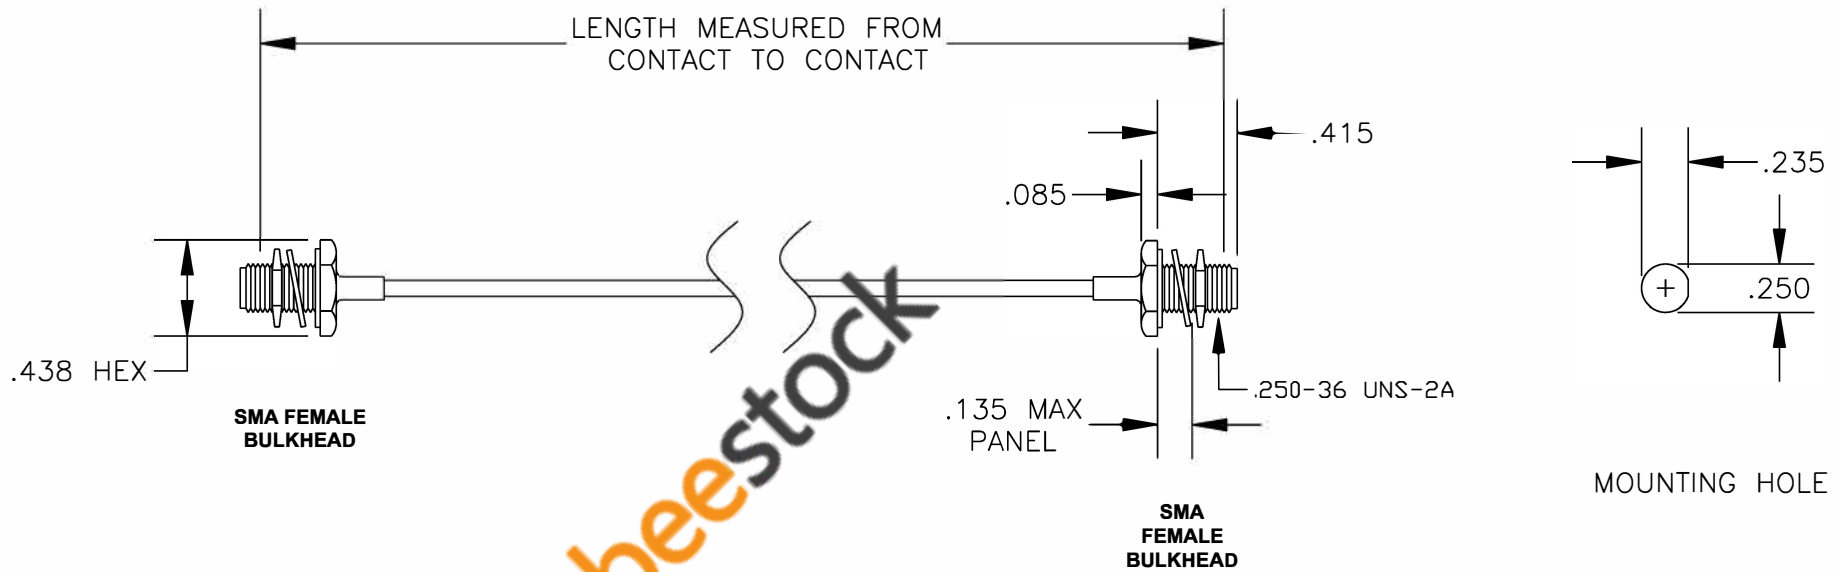

COMPONENTS	IMPEDANCE
SMA FEMALE BULKHEAD	50 OHM
SMA FEMALE BULKHEAD	50 OHM
RG405/U	50 OHM

Standard Lengths	
-12	12"
-24	24"
-36	36"
-48	48"
-60	60"
-XXX	Custom Length in inches

8TH FLOOR, BUILDING 1, YONGFU SCIENCE AND TECHNOLOGY CENTER INDUSTRIAL PARK, NANZHA DISTRICT 5, HUMEN, 523900, DONGGUAN, GUANGDONG, CHINA
 WEBSITE: www.ebeestock.com
 EMAIL: sales@ebeestock.com
COAXIAL & FIBER OPTICS
 ESTABLISHED 2003

DES. CABLE ASSEMBLY, RG405/U, SMA FEMALE BULKHEAD TO SMA FEMALE BULKHEAD	
DWG TITLE ET35481	
REV. A FSCM NO. 53919	CAD FILE 011808 SCALE N/A SIZE A 147

- NOTES:**
1. UNLESS OTHERWISE SPECIFIED ALL DIMENSIONS ARE NOMINAL.
 2. ALL SPECIFICATIONS ARE SUBJECT TO CHANGE WITHOUT NOTICE AT ANY TIME.
 3. DIMENSIONS ARE IN INCHES.
 4. LENGTH TOLERANCE IS $\pm 1.5\%$ OR $\pm 3/8"$, WHICHEVER IS GREATER.