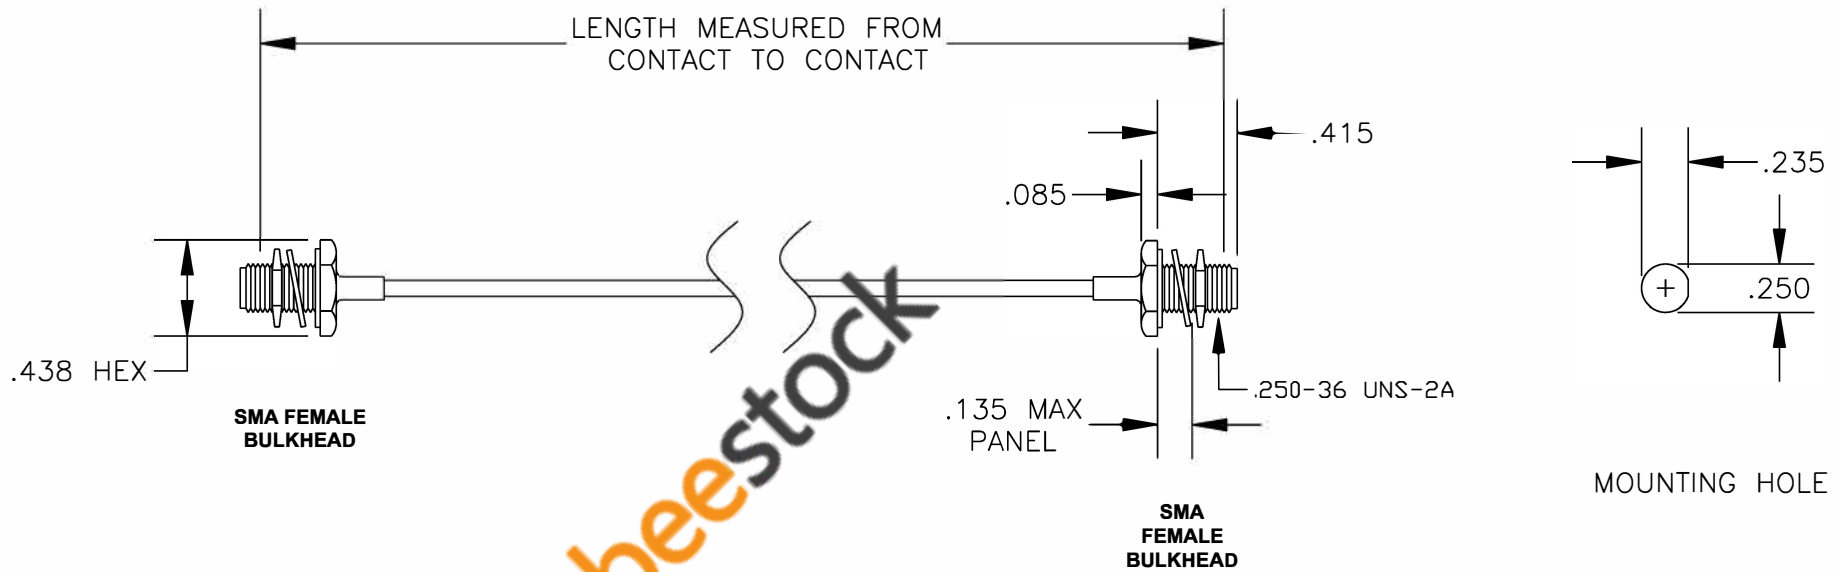

COMPONENTS	IMPEDANCE
SMA FEMALE BULKHEAD	50 OHM
SMA FEMALE BULKHEAD	50 OHM
RG405/U	50 OHM

Standard Lengths	
-12	12"
-24	24"
-36	36"
-48	48"
-60	60"
-XXX	Custom Length in inches

8TH FLOOR, BUILDING 1, YONGFU SCIENCE AND TECHNOLOGY CENTER INDUSTRIAL PARK, NANZHA DISTRICT 5, HUMEN, 523900, DONGGUAN, GUANGDONG, CHINA
 WEBSITE: www.ebeestock.com
 EMAIL: sales@ebeestock.com
 ESTABLISHED 2003
COAXIAL & FIBER OPTICS

DWG TITLE ET35482		DES. CABLE ASSEMBLY, RG405/U, SMA FEMALE BULKHEAD TO SMA FEMALE BULKHEAD		
REV. A	FSCM NO. 53919	CAD FILE 011808	SCALE N/A	SIZE A 147

- NOTES:**
1. UNLESS OTHERWISE SPECIFIED ALL DIMENSIONS ARE NOMINAL.
 2. ALL SPECIFICATIONS ARE SUBJECT TO CHANGE WITHOUT NOTICE AT ANY TIME.
 3. DIMENSIONS ARE IN INCHES.
 4. LENGTH TOLERANCE IS $\pm 1.5\%$ OR $\pm 3/8"$, WHICHEVER IS GREATER.