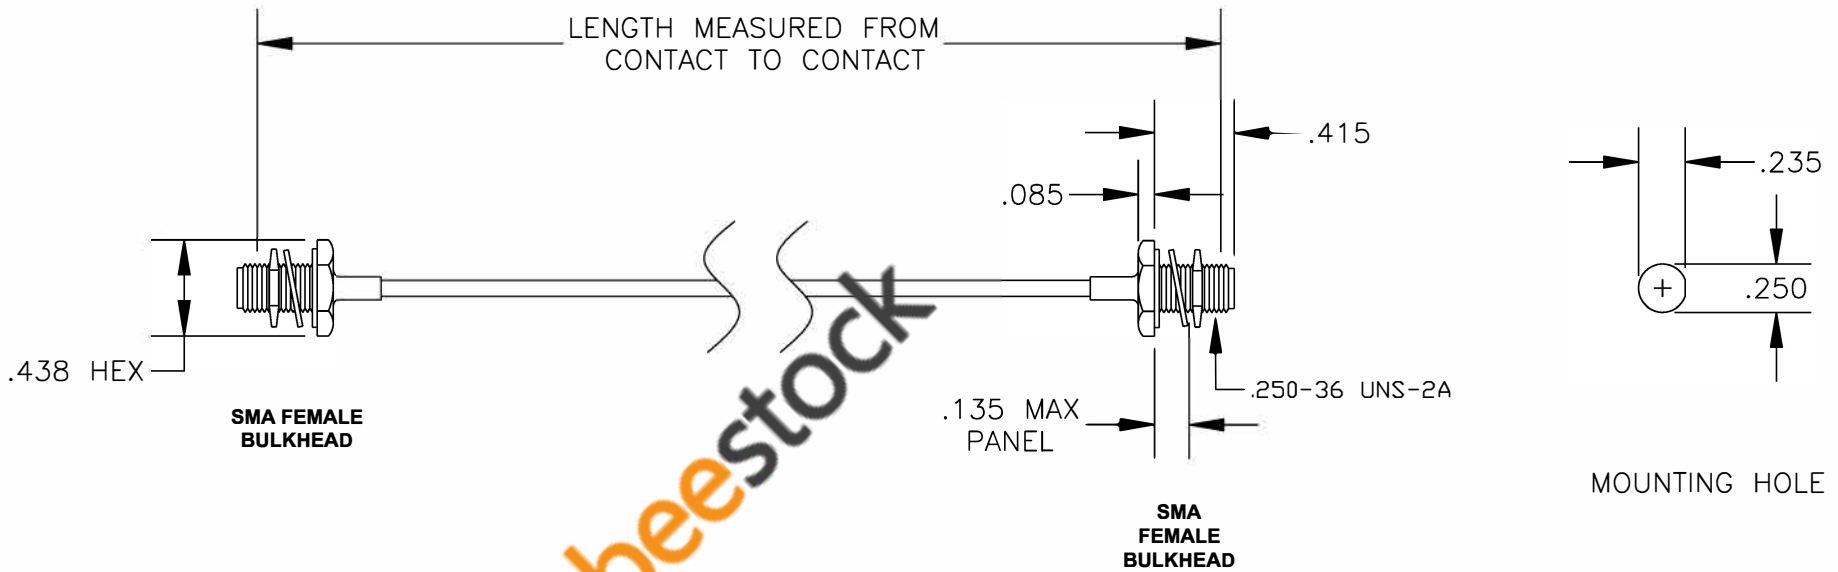

COMPONENTS	IMPEDANCE
SMA FEMALE BULKHEAD	50 OHM
SMA FEMALE BULKHEAD	50 OHM
RG405/U	50 OHM

Standard Lengths	
-12	12"
-24	24"
-36	36"
-48	48"
-60	60"
-XXX	Custom Length in inches

**8TH FLOOR, BUILDING 1, YONGFU SCIENCE AND TECHNOLOGY CENTER INDUSTRIAL PARK, NANZHA DISTRICT 5, HUMEN, 523900, DONGGUAN, GUANGDONG, CHINA**  
 WEBSITE: [www.ebeestock.com](http://www.ebeestock.com)  
 EMAIL: [sales@ebeestock.com](mailto:sales@ebeestock.com)  
 ESTABLISHED 2003  
**COAXIAL & FIBER OPTICS**

DWG TITLE	ET35483		
DES.	CABLE ASSEMBLY, RG405/U, SMA FEMALE BULKHEAD TO SMA FEMALE BULKHEAD		

REV. A	FSCM NO. 53919	CAD FILE 011808	SCALE N/A	SIZE A 147
--------	----------------	-----------------	-----------	------------

- NOTES:
- UNLESS OTHERWISE SPECIFIED ALL DIMENSIONS ARE NOMINAL.
  - ALL SPECIFICATIONS ARE SUBJECT TO CHANGE WITHOUT NOTICE AT ANY TIME.
  - DIMENSIONS ARE IN INCHES.
  - LENGTH TOLERANCE IS  $\pm 1.5\%$  OR  $\pm 3/8"$ , WHICHEVER IS GREATER.