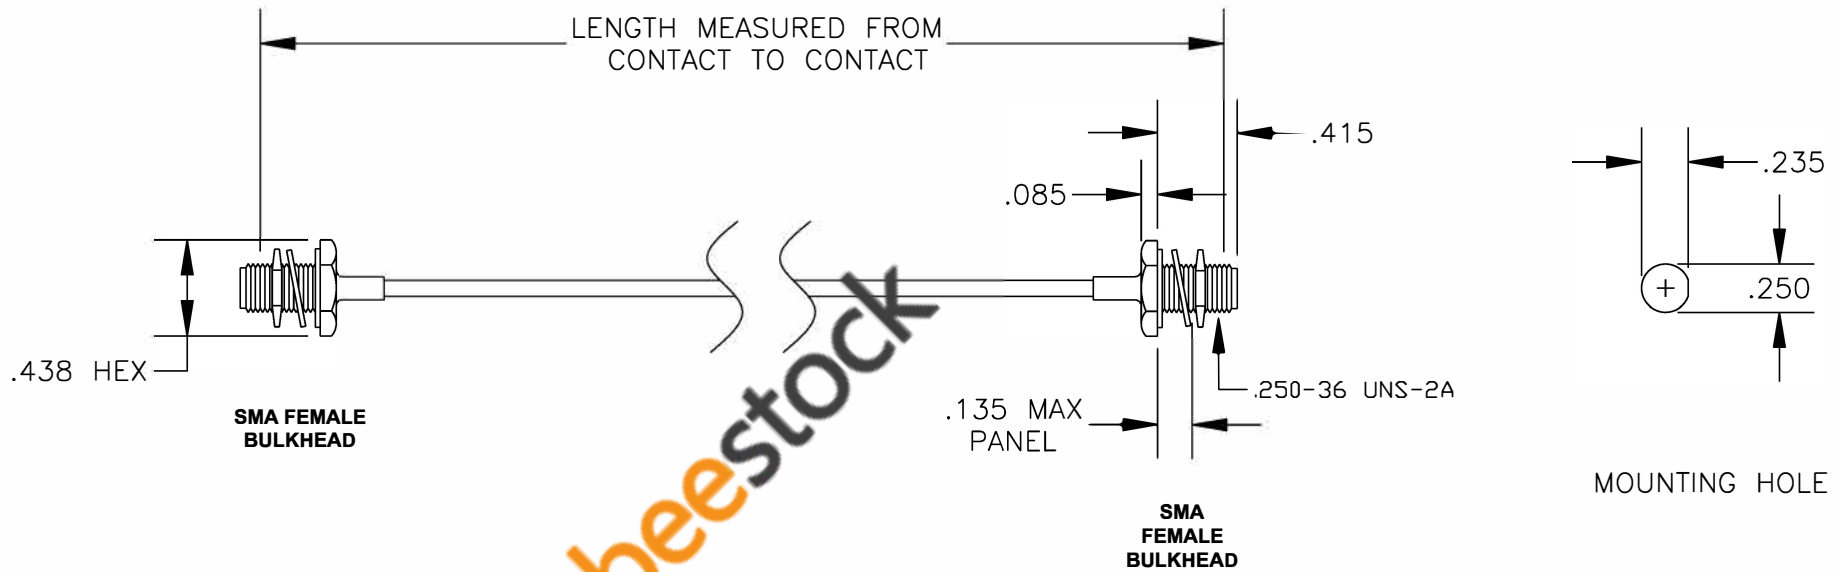

COMPONENTS	IMPEDANCE
SMA FEMALE BULKHEAD	50 OHM
SMA FEMALE BULKHEAD	50 OHM
RG405/U	50 OHM

Standard Lengths	
-12	12"
-24	24"
-36	36"
-48	48"
-60	60"
-XXX	Custom Length in inches

8TH FLOOR, BUILDING 1, YONGFU SCIENCE AND TECHNOLOGY CENTER INDUSTRIAL PARK, NANZHA DISTRICT 5, HUMEN, 523900, DONGGUAN, GUANGDONG, CHINA
 WEBSITE: www.ebeeStock.com
 EMAIL: sales@ebeeStock.com
 ESTABLISHED 2003 COAXIAL & FIBER OPTICS

DES. CABLE ASSEMBLY, RG405/U, SMA FEMALE BULKHEAD TO SMA FEMALE BULKHEAD	
DWG TITLE ET35484	
REV. A FSCM NO. 53919	CAD FILE 011808 SCALE N/A SIZE A 147

- NOTES:
1. UNLESS OTHERWISE SPECIFIED ALL DIMENSIONS ARE NOMINAL.
 2. ALL SPECIFICATIONS ARE SUBJECT TO CHANGE WITHOUT NOTICE AT ANY TIME.
 3. DIMENSIONS ARE IN INCHES.
 4. LENGTH TOLERANCE IS $\pm 1.5\%$ OR $\pm 3/8"$, WHICHEVER IS GREATER.