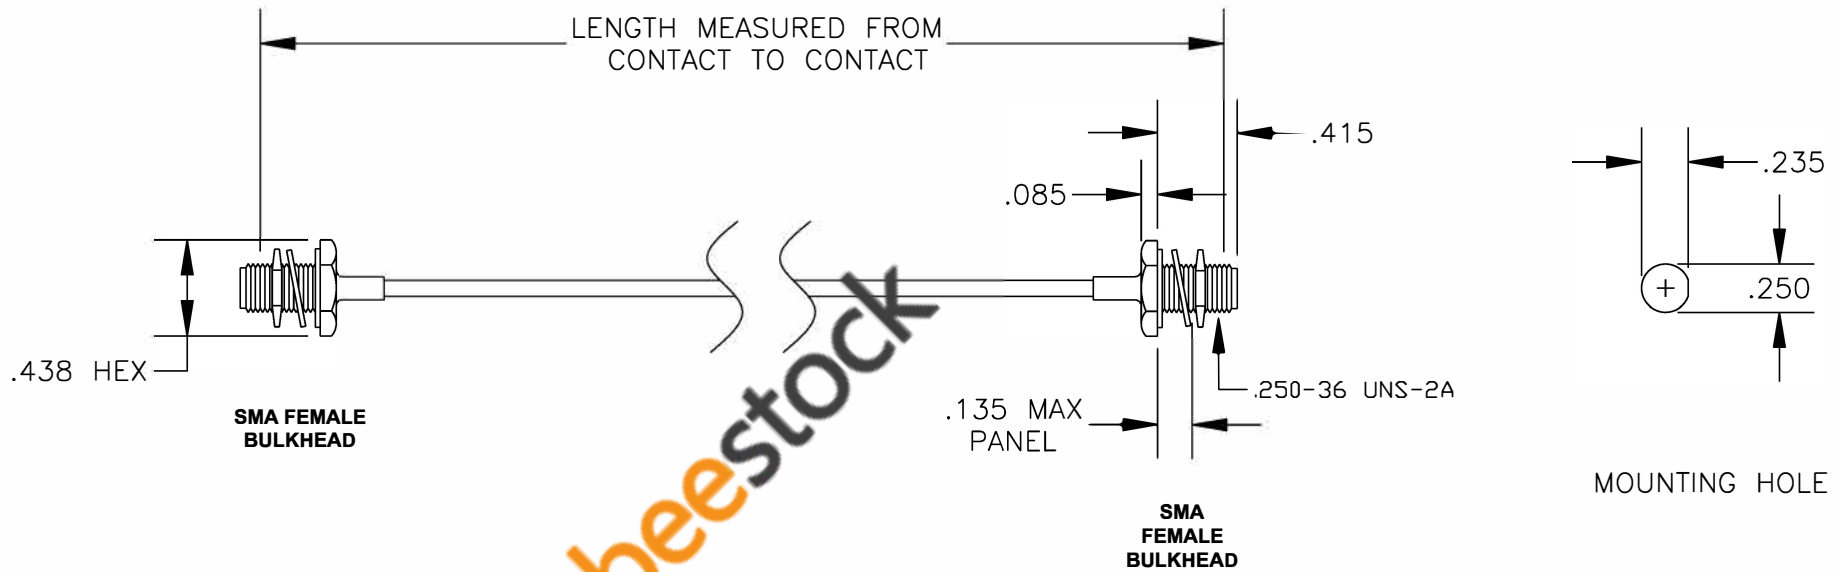

COMPONENTS	IMPEDANCE
SMA FEMALE BULKHEAD	50 OHM
SMA FEMALE BULKHEAD	50 OHM
RG405/U	50 OHM

Standard Lengths	
-12	12"
-24	24"
-36	36"
-48	48"
-60	60"
-XXX	Custom Length in inches

**8TH FLOOR, BUILDING 1, YONGFU SCIENCE AND TECHNOLOGY CENTER INDUSTRIAL PARK, NANZHA DISTRICT 5, HUMEN, 523900, DONGGUAN, GUANGDONG, CHINA**  
 WEBSITE: [www.ebeestock.com](http://www.ebeestock.com)  
 EMAIL: [sales@ebeestock.com](mailto:sales@ebeestock.com)  
 ESTABLISHED 2003  
**COAXIAL & FIBER OPTICS**

DES. CABLE ASSEMBLY, RG405/U, SMA FEMALE BULKHEAD TO SMA FEMALE BULKHEAD	
DWG TITLE <b>ET35485</b>	
REV. A <b>FSCM NO. 53919</b>	CAD FILE 011808 SCALE N/A SIZE A 147

- NOTES:
1. UNLESS OTHERWISE SPECIFIED ALL DIMENSIONS ARE NOMINAL.
  2. ALL SPECIFICATIONS ARE SUBJECT TO CHANGE WITHOUT NOTICE AT ANY TIME.
  3. DIMENSIONS ARE IN INCHES.
  4. LENGTH TOLERANCE IS  $\pm 1.5\%$  OR  $\pm 3/8"$ , WHICHEVER IS GREATER.