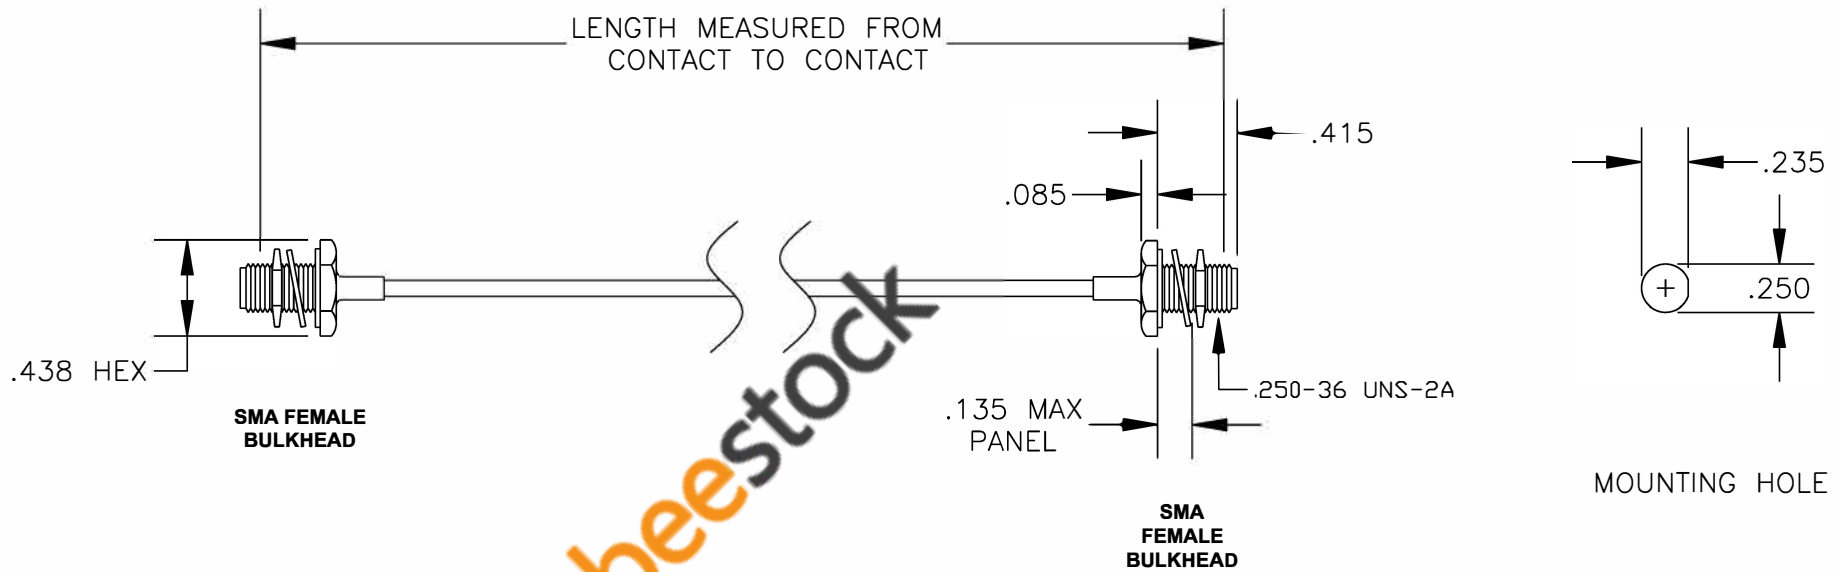

COMPONENTS	IMPEDANCE
SMA FEMALE BULKHEAD	50 OHM
SMA FEMALE BULKHEAD	50 OHM
RG405/U	50 OHM

Standard Lengths	
-12	12"
-24	24"
-36	36"
-48	48"
-60	60"
-XXX	Custom Length in inches

**8TH FLOOR, BUILDING 1, YONGFU SCIENCE AND TECHNOLOGY CENTER INDUSTRIAL PARK, NANZHA DISTRICT 5, HUMEN, 523900, DONGGUAN, GUANGDONG, CHINA**  
 WEBSITE: [www.ebeestock.com](http://www.ebeestock.com)  
 EMAIL: [sales@ebeestock.com](mailto:sales@ebeestock.com)  
 ESTABLISHED 2003 **COAXIAL & FIBER OPTICS**

DES. CABLE ASSEMBLY, RG405/U, SMA FEMALE BULKHEAD TO SMA FEMALE BULKHEAD	
DWG TITLE <b>ET35486</b>	
REV. A <b>FSCM NO. 53919</b>	CAD FILE 011808 SCALE N/A SIZE A 147

- NOTES:**
1. UNLESS OTHERWISE SPECIFIED ALL DIMENSIONS ARE NOMINAL.
  2. ALL SPECIFICATIONS ARE SUBJECT TO CHANGE WITHOUT NOTICE AT ANY TIME.
  3. DIMENSIONS ARE IN INCHES.
  4. LENGTH TOLERANCE IS  $\pm 1.5\%$  OR  $\pm 3/8"$ , WHICHEVER IS GREATER.