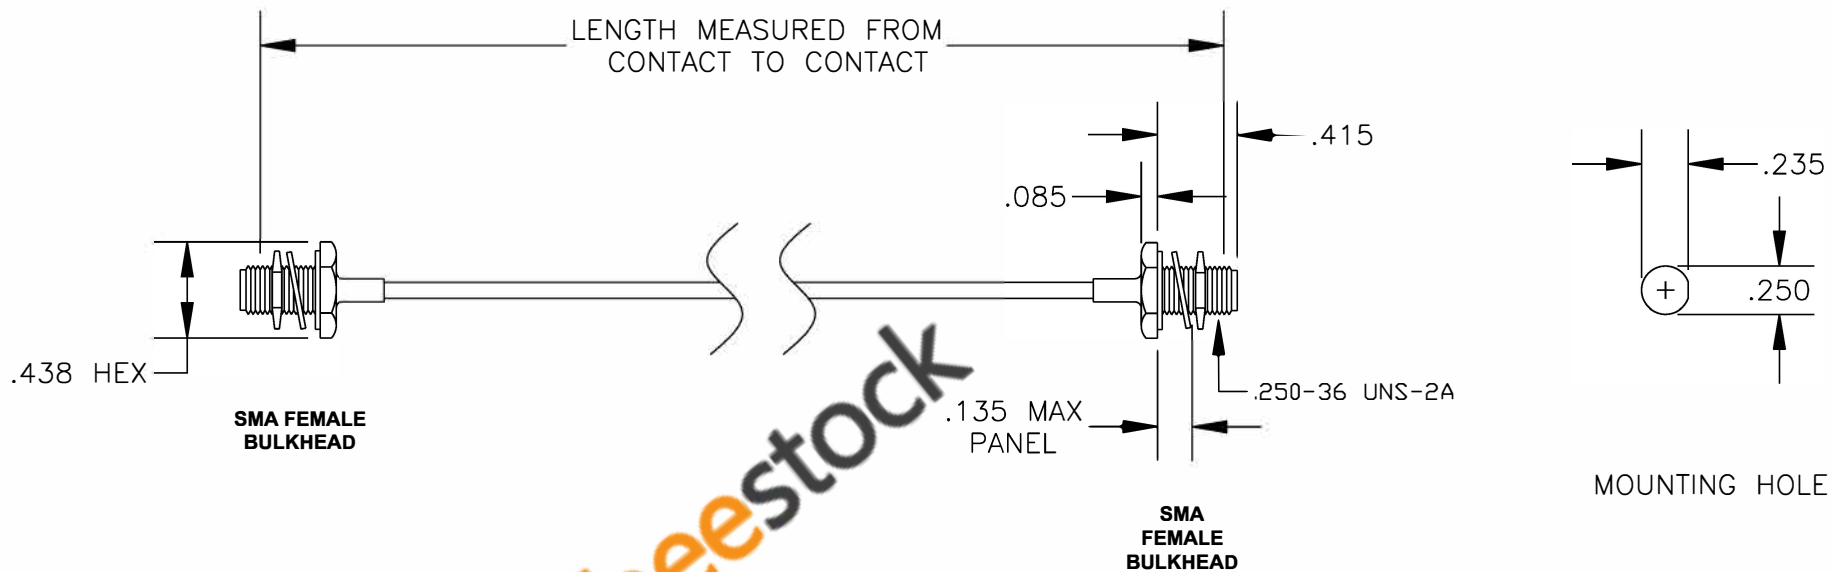

COMPONENTS	IMPEDANCE
SMA FEMALE BULKHEAD	50 OHM
SMA FEMALE BULKHEAD	50 OHM
RG405/U	50 OHM

Standard Lengths	
-12	12"
-24	24"
-36	36"
-48	48"
-60	60"
-XXX	Custom Length in inches

ebeestock

**8TH FLOOR, BUILDING 1, YONGFU SCIENCE AND TECHNOLOGY CENTER INDUSTRIAL PARK, NANZHA DISTRICT 5, HUMEN, 523900, DONGGUAN, GUANGDONG, CHINA**  
 WEBSITE: [www.ebeestock.com](http://www.ebeestock.com)  
 EMAIL: [sales@ebeestock.com](mailto:sales@ebeestock.com)  
 COAXIAL & FIBER OPTICS  
 ESTABLISHED 2003

DES. CABLE ASSEMBLY, RG405/U, SMA FEMALE BULKHEAD TO SMA FEMALE BULKHEAD	
DWG TITLE <b>ET35487</b>	
REV. A <b>FSCM NO. 53919</b>	CAD FILE 011808 SCALE N/A SIZE A 147

- NOTES:
1. UNLESS OTHERWISE SPECIFIED ALL DIMENSIONS ARE NOMINAL.
  2. ALL SPECIFICATIONS ARE SUBJECT TO CHANGE WITHOUT NOTICE AT ANY TIME.
  3. DIMENSIONS ARE IN INCHES.
  4. LENGTH TOLERANCE IS  $\pm 1.5\%$  OR  $\pm 3/8"$ , WHICHEVER IS GREATER.