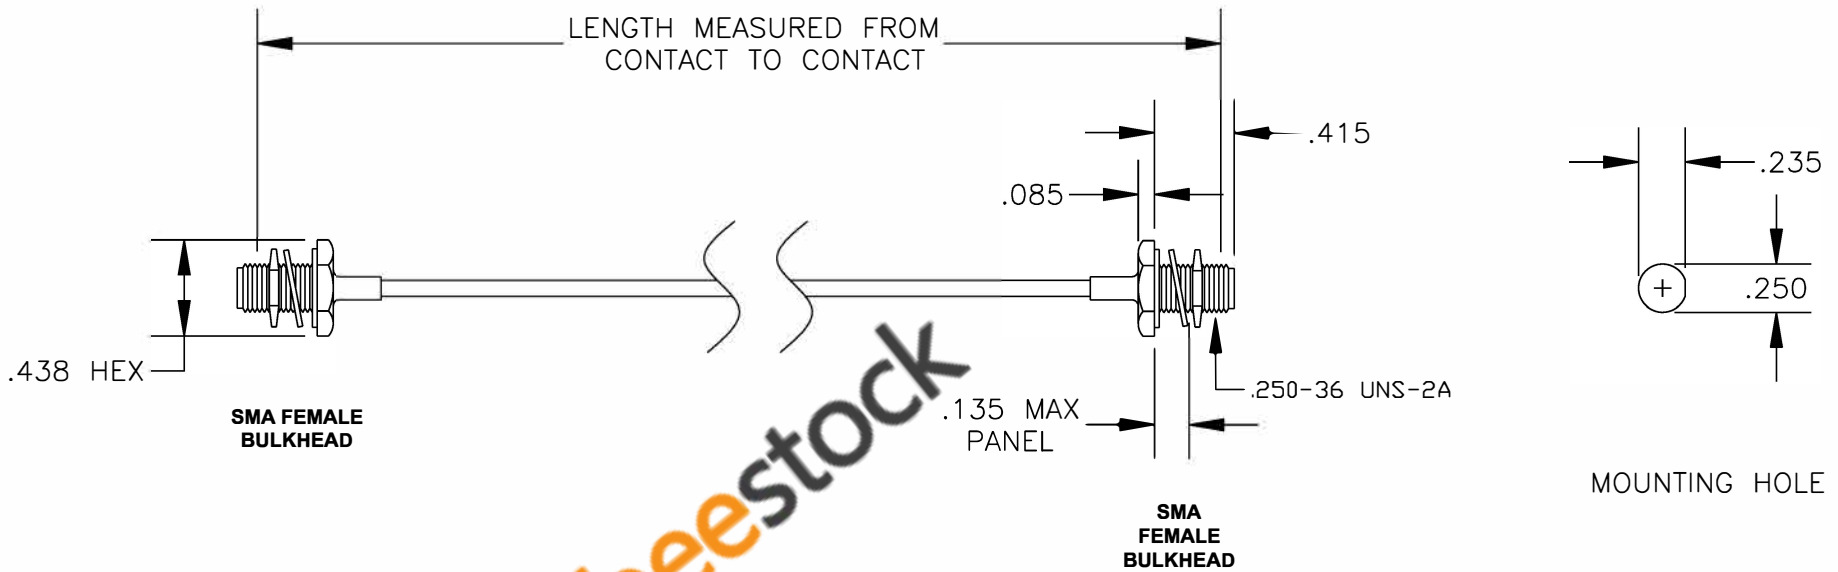

COMPONENTS	IMPEDANCE
SMA FEMALE BULKHEAD	50 OHM
SMA FEMALE BULKHEAD	50 OHM
RG405/U	50 OHM

Standard Lengths	
-12	12"
-24	24"
-36	36"
-48	48"
-60	60"
-XXX	Custom Length in inches

ebeestock

**8TH FLOOR, BUILDING 1, YONGFU SCIENCE AND TECHNOLOGY CENTER INDUSTRIAL PARK, NANZHA DISTRICT 5, HUMEN, 523900, DONGGUAN, GUANGDONG, CHINA**  
 WEBSITE: [www.ebeestock.com](http://www.ebeestock.com)  
 EMAIL: [sales@ebeestock.com](mailto:sales@ebeestock.com)  
 COAXIAL & FIBER OPTICS  
 ESTABLISHED 2003

DES. CABLE ASSEMBLY, RG405/U, SMA FEMALE BULKHEAD TO SMA FEMALE BULKHEAD	
DWG TITLE <b>ET35488</b>	
REV. A <b>FSCM NO. 53919</b>	CAD FILE 011808 SCALE N/A SIZE A 147

- NOTES:
1. UNLESS OTHERWISE SPECIFIED ALL DIMENSIONS ARE NOMINAL.
  2. ALL SPECIFICATIONS ARE SUBJECT TO CHANGE WITHOUT NOTICE AT ANY TIME.
  3. DIMENSIONS ARE IN INCHES.
  4. LENGTH TOLERANCE IS  $\pm 1.5\%$  OR  $\pm 3/8"$ , WHICHEVER IS GREATER.