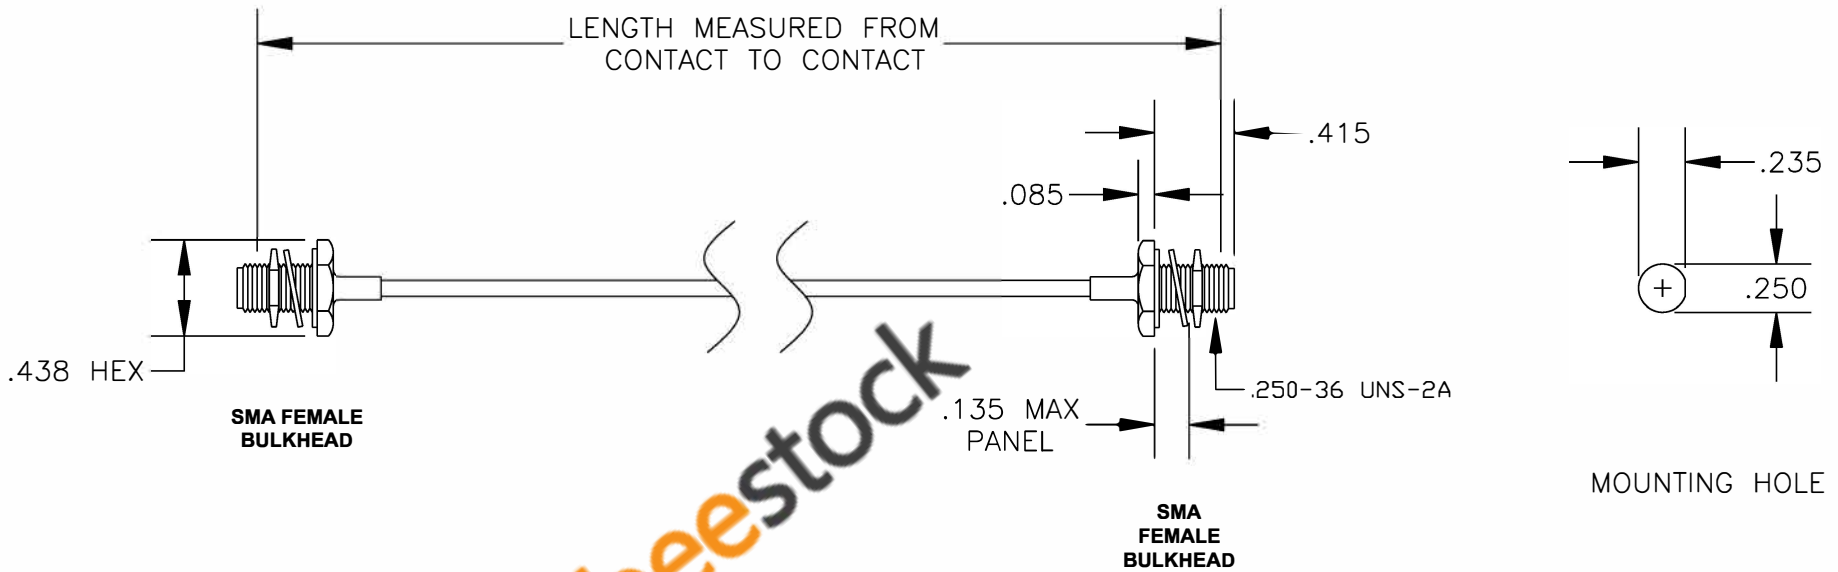

COMPONENTS	IMPEDANCE
SMA FEMALE BULKHEAD	50 OHM
SMA FEMALE BULKHEAD	50 OHM
RG405/U	50 OHM

Standard Lengths	
-12	12"
-24	24"
-36	36"
-48	48"
-60	60"
-XXX	Custom Length in inches

ebeestock

8TH FLOOR, BUILDING 1, YONGFU SCIENCE AND TECHNOLOGY CENTER INDUSTRIAL PARK, NANZHA DISTRICT 5, HUMEN, 523900, DONGGUAN, GUANGDONG, CHINA
 WEBSITE: www.ebeestock.com
 EMAIL: sales@ebeestock.com
 ESTABLISHED 2003
COAXIAL & FIBER OPTICS

DES. CABLE ASSEMBLY, RG405/U, SMA FEMALE BULKHEAD TO SMA FEMALE BULKHEAD	
DWG TITLE ET35489	
REV. A FSCM NO. 53919	CAD FILE 011808 SCALE N/A SIZE A 147

- NOTES:
1. UNLESS OTHERWISE SPECIFIED ALL DIMENSIONS ARE NOMINAL.
 2. ALL SPECIFICATIONS ARE SUBJECT TO CHANGE WITHOUT NOTICE AT ANY TIME.
 3. DIMENSIONS ARE IN INCHES.
 4. LENGTH TOLERANCE IS $\pm 1.5\%$ OR $\pm 3/8"$, WHICHEVER IS GREATER.