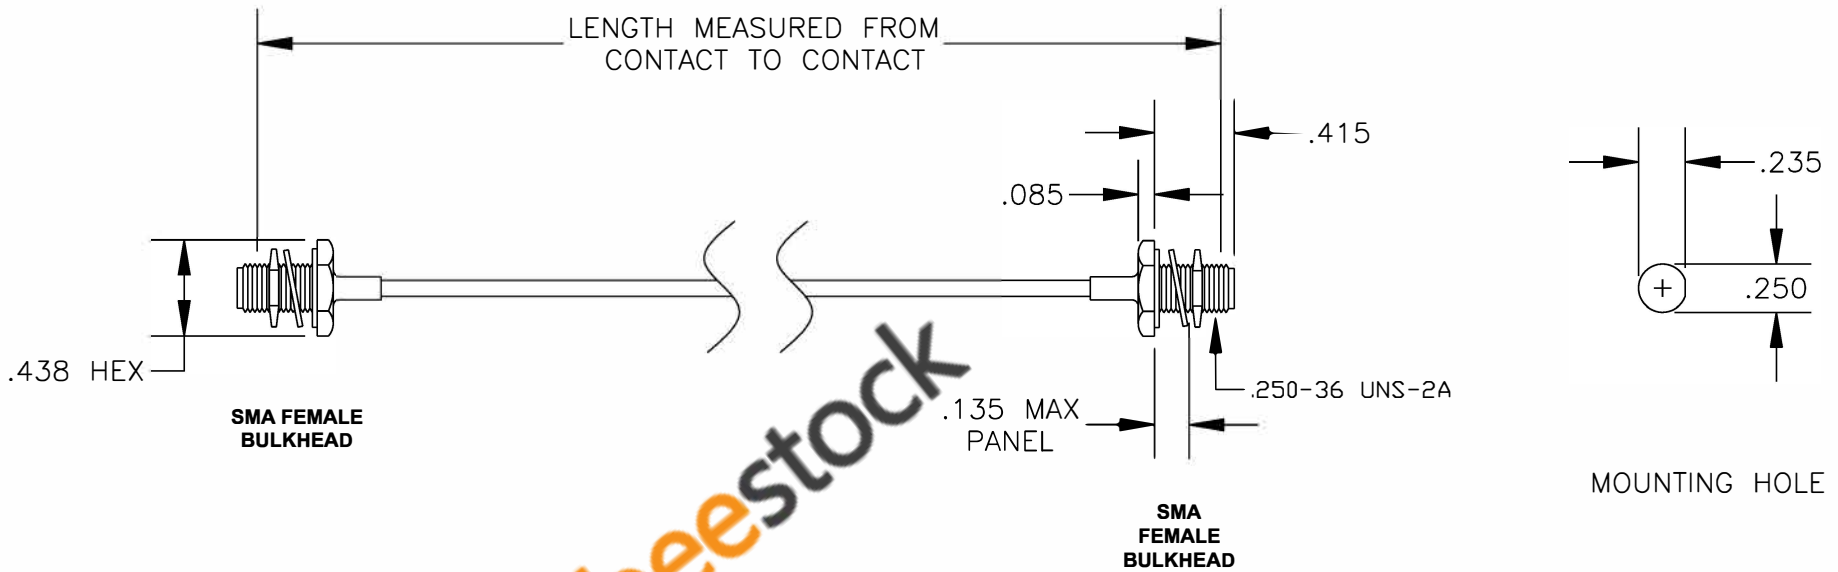

COMPONENTS	IMPEDANCE
SMA FEMALE BULKHEAD	50 OHM
SMA FEMALE BULKHEAD	50 OHM
RG405/U	50 OHM

Standard Lengths	
-12	12"
-24	24"
-36	36"
-48	48"
-60	60"
-XXX	Custom Length in inches

8TH FLOOR, BUILDING 1, YONGFU SCIENCE AND TECHNOLOGY CENTER INDUSTRIAL PARK, NANZHA DISTRICT 5, HUMEN, 523900, DONGGUAN, GUANGDONG, CHINA
 WEBSITE: www.ebeestock.com
 EMAIL: sales@ebeestock.com
COAXIAL & FIBER OPTICS
 ESTABLISHED 2003

DWG TITLE ET35490		DES. CABLE ASSEMBLY, RG405/U, SMA FEMALE BULKHEAD TO SMA FEMALE BULKHEAD	
REV. A	FSCM NO. 53919	CAD FILE 011808	SCALE N/A
SIZE A		147	

- NOTES:**
1. UNLESS OTHERWISE SPECIFIED ALL DIMENSIONS ARE NOMINAL.
 2. ALL SPECIFICATIONS ARE SUBJECT TO CHANGE WITHOUT NOTICE AT ANY TIME.
 3. DIMENSIONS ARE IN INCHES.
 4. LENGTH TOLERANCE IS $\pm 1.5\%$ OR $\pm 3/8"$, WHICHEVER IS GREATER.