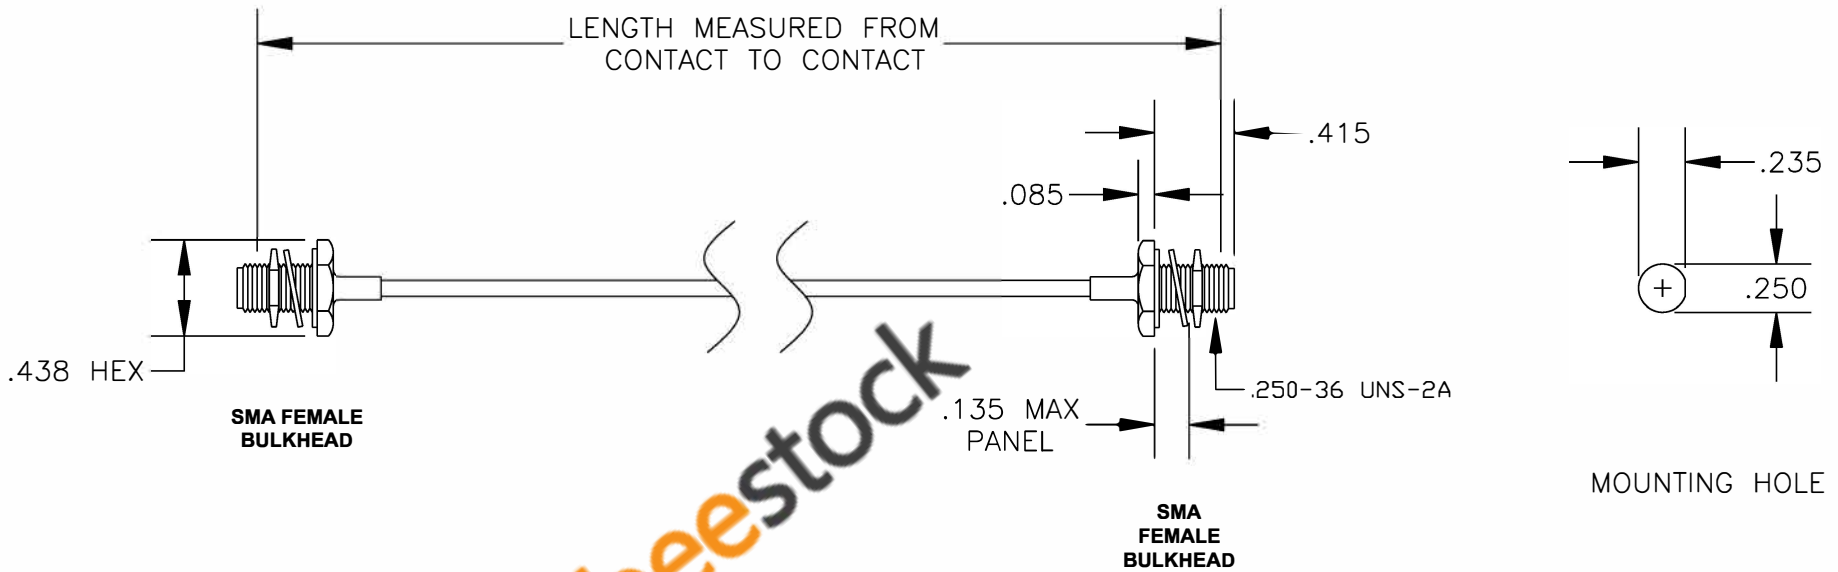

COMPONENTS	IMPEDANCE
SMA FEMALE BULKHEAD	50 OHM
SMA FEMALE BULKHEAD	50 OHM
RG405/U	50 OHM

Standard Lengths	
-12	12"
-24	24"
-36	36"
-48	48"
-60	60"
-XXX	Custom Length in inches

ebeestock

**8TH FLOOR, BUILDING 1, YONGFU SCIENCE AND TECHNOLOGY CENTER INDUSTRIAL PARK, NANZHA DISTRICT 5, HUMEN, 523900, DONGGUAN, GUANGDONG, CHINA**  
 WEBSITE: [www.ebeestock.com](http://www.ebeestock.com)  
 EMAIL: [sales@ebeestock.com](mailto:sales@ebeestock.com)  
 COAXIAL & FIBER OPTICS  
 ESTABLISHED 2003

DES. CABLE ASSEMBLY, RG405/U, SMA FEMALE BULKHEAD TO SMA FEMALE BULKHEAD	
DWG TITLE <b>ET35491</b>	
REV. A <b>FSCM NO. 53919</b>	CAD FILE 011808 SCALE N/A SIZE A 147

- NOTES:
1. UNLESS OTHERWISE SPECIFIED ALL DIMENSIONS ARE NOMINAL.
  2. ALL SPECIFICATIONS ARE SUBJECT TO CHANGE WITHOUT NOTICE AT ANY TIME.
  3. DIMENSIONS ARE IN INCHES.
  4. LENGTH TOLERANCE IS  $\pm 1.5\%$  OR  $\pm 3/8"$ , WHICHEVER IS GREATER.