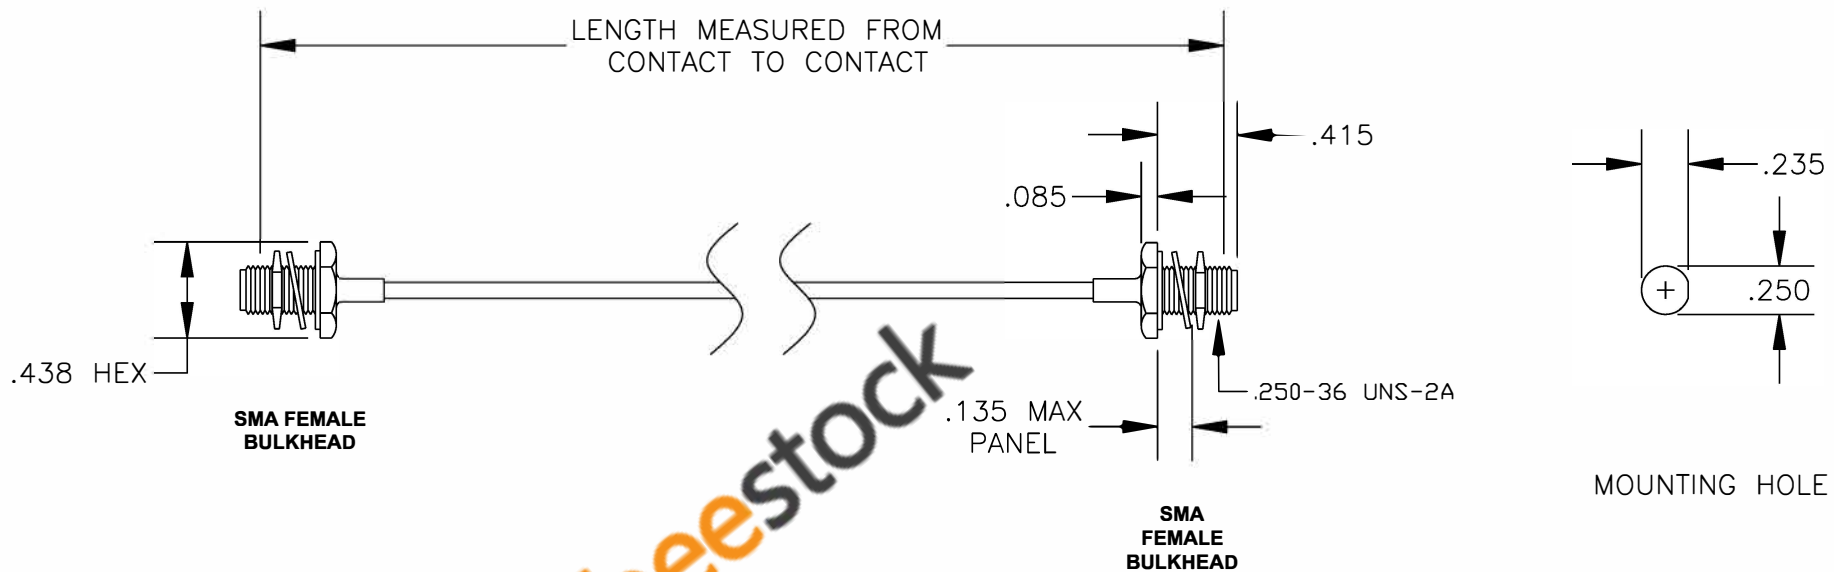

COMPONENTS	IMPEDANCE
SMA FEMALE BULKHEAD	50 OHM
SMA FEMALE BULKHEAD	50 OHM
RG405/U	50 OHM

Standard Lengths	
-12	12"
-24	24"
-36	36"
-48	48"
-60	60"
-XXX	Custom Length in inches

**8TH FLOOR, BUILDING 1, YONGFU SCIENCE AND TECHNOLOGY CENTER INDUSTRIAL PARK, NANZHA DISTRICT 5, HUMEN, 523900, DONGGUAN, GUANGDONG, CHINA**  
 WEBSITE: [www.ebeestock.com](http://www.ebeestock.com)  
 EMAIL: [sales@ebeestock.com](mailto:sales@ebeestock.com)  
 COAXIAL & FIBER OPTICS  
 ESTABLISHED 2003

DWG TITLE	ET35492		
DES.	CABLE ASSEMBLY, RG405/U, SMA FEMALE BULKHEAD TO SMA FEMALE BULKHEAD		

REV. A	FSCM NO. 53919	CAD FILE 011808	SCALE N/A	SIZE A 147
--------	----------------	-----------------	-----------	------------

- NOTES:
1. UNLESS OTHERWISE SPECIFIED ALL DIMENSIONS ARE NOMINAL.
  2. ALL SPECIFICATIONS ARE SUBJECT TO CHANGE WITHOUT NOTICE AT ANY TIME.
  3. DIMENSIONS ARE IN INCHES.
  4. LENGTH TOLERANCE IS  $\pm 1.5\%$  OR  $\pm 3/8"$ , WHICHEVER IS GREATER.