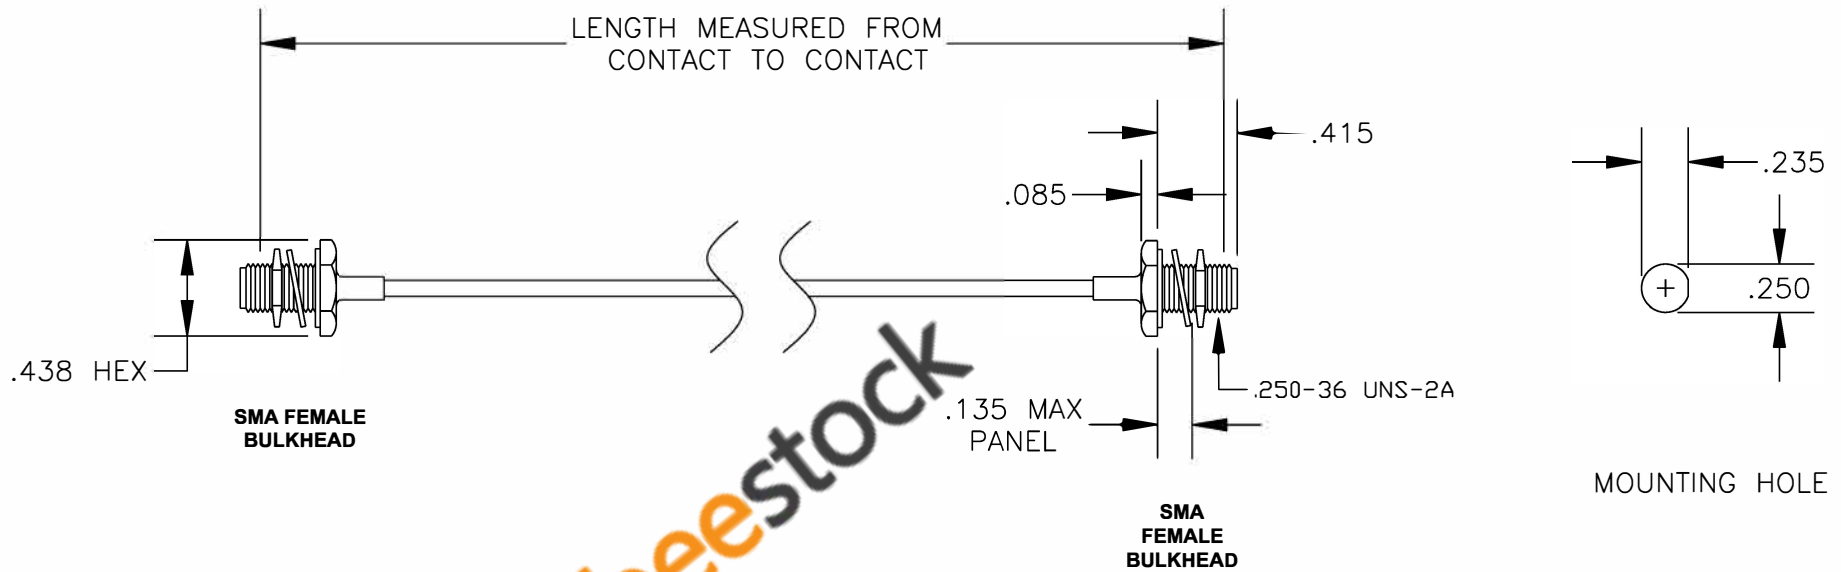

COMPONENTS	IMPEDANCE
SMA FEMALE BULKHEAD	50 OHM
SMA FEMALE BULKHEAD	50 OHM
RG405/U	50 OHM

Standard Lengths	
-12	12"
-24	24"
-36	36"
-48	48"
-60	60"
-XXX	Custom Length in inches

8TH FLOOR, BUILDING 1, YONGFU SCIENCE AND TECHNOLOGY CENTER INDUSTRIAL PARK, NANZHA DISTRICT 5, HUMEN, 523900, DONGGUAN, GUANGDONG, CHINA

ebeestock
ESTABLISHED 2003

WEBSITE: www.ebeestock.com
EMAIL: sales@ebeestock.com
COAXIAL & FIBER OPTICS

DES. CABLE ASSEMBLY, RG405/U, SMA FEMALE BULKHEAD TO SMA FEMALE BULKHEAD	
DWG TITLE ET35493	
REV. A FSCM NO. 53919	CAD FILE 011808 SCALE N/A SIZE A 147

- NOTES:
1. UNLESS OTHERWISE SPECIFIED ALL DIMENSIONS ARE NOMINAL.
 2. ALL SPECIFICATIONS ARE SUBJECT TO CHANGE WITHOUT NOTICE AT ANY TIME.
 3. DIMENSIONS ARE IN INCHES.
 4. LENGTH TOLERANCE IS $\pm 1.5\%$ OR $\pm 3/8"$, WHICHEVER IS GREATER.