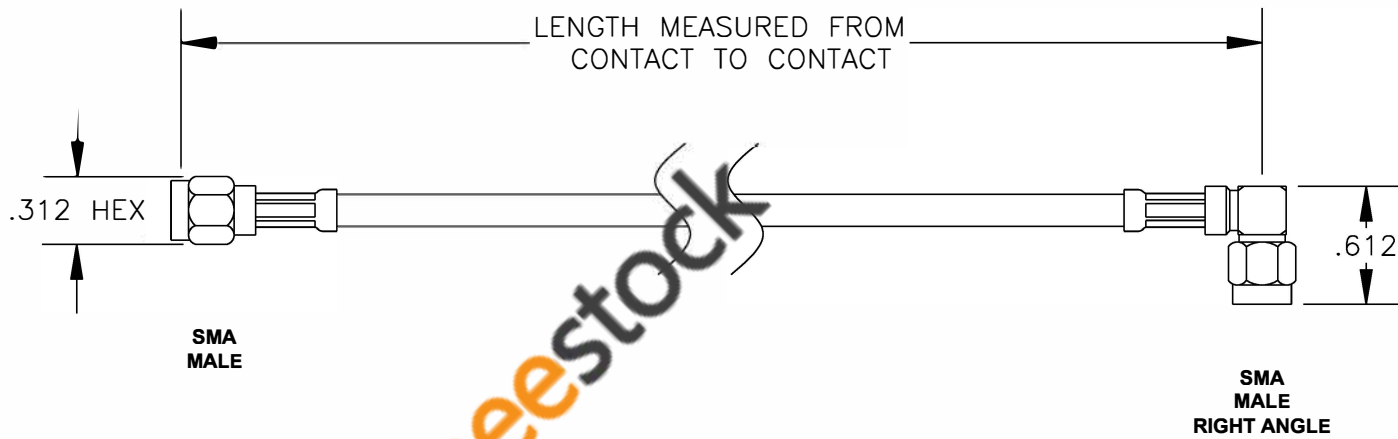

COMPONENTS	IMPEDANCE
SMA MALE	50 OHM
SMA MALE RIGHT ANGLE	50 OHM
RG58C/U	50 OHM

Standard Lengths	
-12	12"
-24	24"
-36	36"
-48	48"
-60	60"
-XXX	Custom Length in inches

ebeestock

8TH FLOOR, BUILDING 1, YONGFU SCIENCE AND TECHNOLOGY CENTER INDUSTRIAL PARK, NANZHA DISTRICT 5, HUMEN, 523900, DONGGUAN, GUANGDONG, CHINA
 WEBSITE: www.ebeestock.com
 EMAIL: sales@ebeestock.com
 ESTABLISHED 2003 **COAXIAL & FIBER OPTICS**

DWG TITLE	ET35510	DES.	CABLE ASSEMBLY, RG58C/U, SMA MALE TO SMA MALE RIGHT ANGLE
-----------	----------------	------	---

REV. A	FSCM NO. 53919	CAD FILE	021308	SCALE	N/A	SIZE	A	147
--------	-----------------------	----------	--------	-------	-----	------	---	-----

- NOTES:**
1. UNLESS OTHERWISE SPECIFIED ALL DIMENSIONS ARE NOMINAL.
 2. ALL SPECIFICATIONS ARE SUBJECT TO CHANGE WITHOUT NOTICE AT ANY TIME.
 3. DIMENSIONS ARE IN INCHES.
 4. LENGTH TOLERANCE IS $\pm 1.5\%$ OR $\pm 3/8"$, WHICHEVER IS GREATER.