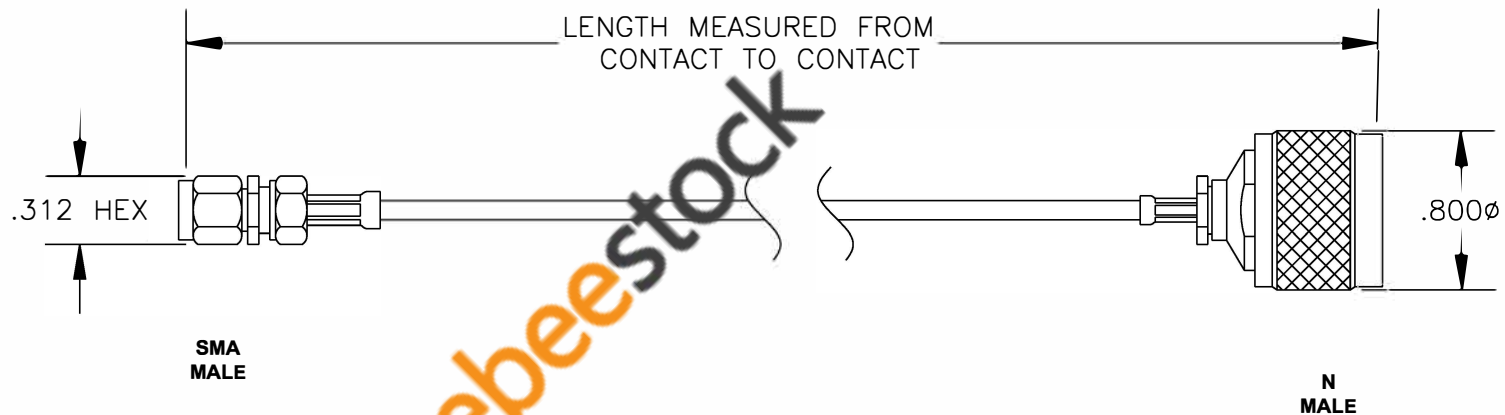

COMPONENTS	IMPEDANCE
SMA MALE	50 OHM
N MALE	50 OHM
RG178B/U	50 OHM

Standard Lengths	
-12	12"
-24	24"
-36	36"
-48	48"
-60	60"
-XXX	Custom Length in inches

ebeestock

8TH FLOOR, BUILDING 1, YONGFU SCIENCE AND TECHNOLOGY  
CENTER INDUSTRIAL PARK, NANZHA DISTRICT 5,  
HUMEN, 523900, DONGGUAN, GUANGDONG, CHINA

**ebeestock**  
ESTABLISHED 2003

WEBSITE: [www.ebeestock.com](http://www.ebeestock.com)

EMAIL: [sales@ebeestock.com](mailto:sales@ebeestock.com)

COAXIAL & FIBER OPTICS

DWG TITLE

**ET35536**

DES. CABLE ASSEMBLY, RG178B/U, SMA MALE  
TO N MALE

REV. A

**FSCM NO. 53919**

CAD FILE 021308

SCALE N/A

SIZE A 147

NOTES:

1. UNLESS OTHERWISE SPECIFIED ALL DIMENSIONS ARE NOMINAL.
2. ALL SPECIFICATIONS ARE SUBJECT TO CHANGE WITHOUT NOTICE AT ANY TIME.
3. DIMENSIONS ARE IN INCHES.
4. LENGTH TOLERANCE IS  $\pm 1.5\%$  OR  $\pm 3/8"$ , WHICHEVER IS GREATER.