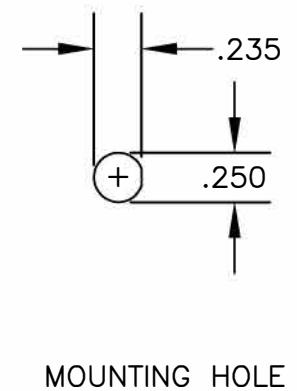

COMPONENTS	IMPEDANCE
SMA FEMALE BULKHEAD	50 OHM
SMA FEMALE BULKHEAD	50 OHM
RG174A/U	50 OHM

Standard Lengths	
-12	12"
-24	24"
-36	36"
-48	48"
-60	60"
-XXX	Custom Length in inches

8TH FLOOR, BUILDING 1, YONGFU SCIENCE AND TECHNOLOGY
CENTER INDUSTRIAL PARK, NANZHA DISTRICT 5,
HUMEN, 523900, DONGGUAN, GUANGDONG, CHINA

ebee stock
ESTABLISHED 2003

WEBSITE: www.ebee stock.com
EMAIL: sales@ebee stock.com
COAXIAL & FIBER OPTICS

DWG TITLE ET35602		DES. CABLE ASSEMBLY, RG174A/U, SMA FEMALE BULKHEAD TO SMA FEMALE BULKHEAD	
SIZE A	FSCM NO. 53919	CAD FILE 043009	SCALE N/A
NOTES: 1. UNLESS OTHERWISE SPECIFIED ALL DIMENSIONS ARE NOMINAL. 2. ALL SPECIFICATIONS ARE SUBJECT TO CHANGE WITHOUT NOTICE AT ANY TIME. 3. DIMENSIONS ARE IN INCHES. 4. LENGTH TOLERANCE IS ± 1.5% OR ±3/8", WHICHEVER IS GREATER.			