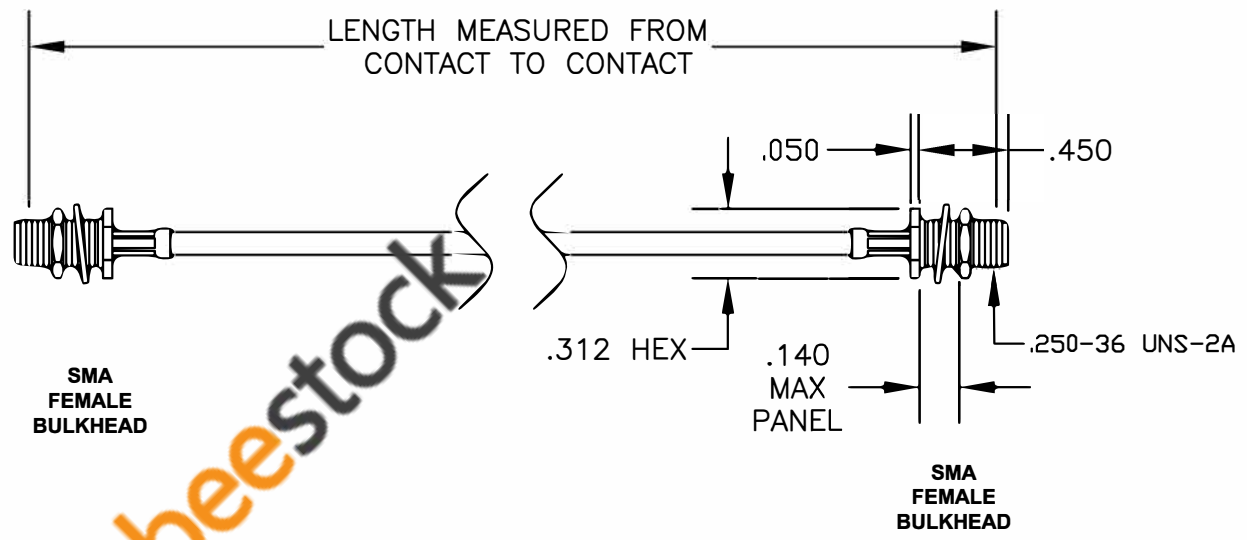

COMPONENTS	IMPEDANCE
SMA FEMALE BULKHEAD	50 OHM
SMA FEMALE BULKHEAD	50 OHM
RG174A/U	50 OHM

Standard Lengths	
-12	12"
-24	24"
-36	36"
-48	48"
-60	60"
-XXX	Custom Length in inches

8TH FLOOR, BUILDING 1, YONGFU SCIENCE AND TECHNOLOGY
CENTER INDUSTRIAL PARK, NANZHA DISTRICT 5,
HUMEN, 523900, DONGGUAN, GUANGDONG, CHINA

ebee stock
ESTABLISHED 2003

WEBSITE: www.ebee stock.com
EMAIL: sales@ebee stock.com
COAXIAL & FIBER OPTICS

DWG TITLE ET35602		DES. CABLE ASSEMBLY, RG174A/U, SMA FEMALE BULKHEAD TO SMA FEMALE BULKHEAD	
SIZE A	FSCM NO. 53919	CAD FILE 043009	SCALE N/A
NOTES: 1. UNLESS OTHERWISE SPECIFIED ALL DIMENSIONS ARE NOMINAL. 2. ALL SPECIFICATIONS ARE SUBJECT TO CHANGE WITHOUT NOTICE AT ANY TIME. 3. DIMENSIONS ARE IN INCHES. 4. LENGTH TOLERANCE IS ± 1.5% OR ±3/8", WHICHEVER IS GREATER.			