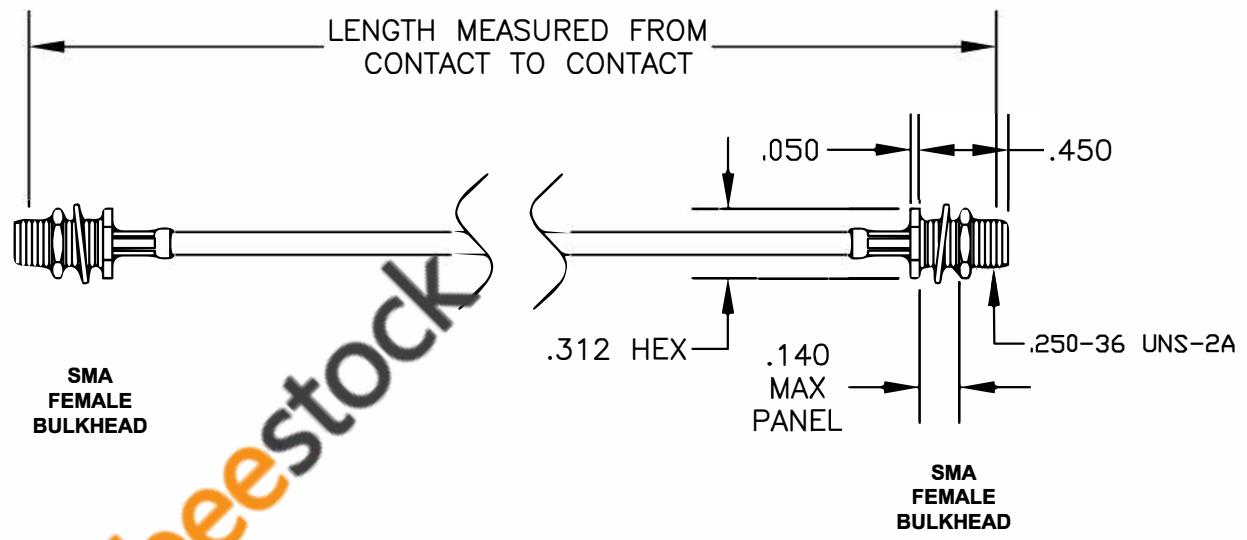

COMPONENTS	IMPEDANCE
SMA FEMALE BULKHEAD	50 OHM
SMA FEMALE BULKHEAD	50 OHM
RG174A/U	50 OHM

Standard Lengths	
-12	12"
-24	24"
-36	36"
-48	48"
-60	60"
-XXX	Custom Length in inches

8TH FLOOR, BUILDING 1, YONGFU SCIENCE AND TECHNOLOGY CENTER INDUSTRIAL PARK, NANZHA DISTRICT 5, HUMEN, 523900, DONGGUAN, GUANGDONG, CHINA

ebeeStock
ESTABLISHED 2003

WEBSITE: www.ebeeStock.com
EMAIL: sales@ebeeStock.com
COAXIAL & FIBER OPTICS

DWG TITLE		DES.	
ET35603		CABLE ASSEMBLY, RG174A/U, SMA FEMALE BULKHEAD TO SMA FEMALE BULKHEAD	
SIZE A	FSCM NO. 53919	CAD FILE 043009	SCALE N/A
NOTES: 1. UNLESS OTHERWISE SPECIFIED ALL DIMENSIONS ARE NOMINAL. 2. ALL SPECIFICATIONS ARE SUBJECT TO CHANGE WITHOUT NOTICE AT ANY TIME. 3. DIMENSIONS ARE IN INCHES. 4. LENGTH TOLERANCE IS ± 1.5% OR ±3/8", WHICHEVER IS GREATER.			