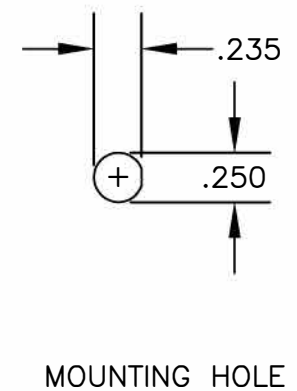

COMPONENTS	IMPEDANCE
SMA FEMALE BULKHEAD	50 OHM
SMA FEMALE BULKHEAD	50 OHM
RG174A/U	50 OHM

Standard Lengths	
-12	12"
-24	24"
-36	36"
-48	48"
-60	60"
-XXX	Custom Length in inches

8TH FLOOR, BUILDING 1, YONGFU SCIENCE AND TECHNOLOGY CENTER INDUSTRIAL PARK, NANZHA DISTRICT 5, HUMEN, 523900, DONGGUAN, GUANGDONG, CHINA

ebeeStock
ESTABLISHED 2003

WEBSITE: www.ebeeStock.com
EMAIL: sales@ebeeStock.com
COAXIAL & FIBER OPTICS

DWG TITLE		DES.	
ET35603		CABLE ASSEMBLY, RG174A/U, SMA FEMALE BULKHEAD TO SMA FEMALE BULKHEAD	
SIZE A	FSCM NO. 53919	CAD FILE 043009	SCALE N/A
NOTES: 1. UNLESS OTHERWISE SPECIFIED ALL DIMENSIONS ARE NOMINAL. 2. ALL SPECIFICATIONS ARE SUBJECT TO CHANGE WITHOUT NOTICE AT ANY TIME. 3. DIMENSIONS ARE IN INCHES. 4. LENGTH TOLERANCE IS ± 1.5% OR ±3/8", WHICHEVER IS GREATER.			