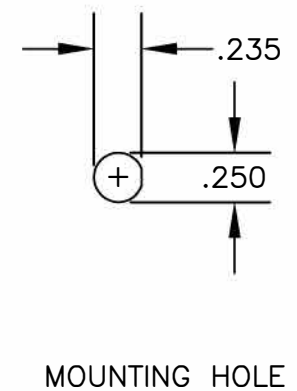

COMPONENTS	IMPEDANCE
SMA FEMALE BULKHEAD	50 OHM
SMA FEMALE BULKHEAD	50 OHM
RG174A/U	50 OHM

Standard Lengths	
-12	12"
-24	24"
-36	36"
-48	48"
-60	60"
-XXX	Custom Length in inches

8TH FLOOR, BUILDING 1, YONGFU SCIENCE AND TECHNOLOGY CENTER INDUSTRIAL PARK, NANZHA DISTRICT 5, HUMEN, 523900, DONGGUAN, GUANGDONG, CHINA
 WEBSITE: www.ebeestock.com
 EMAIL: sales@ebeestock.com
COAXIAL & FIBER OPTICS
 ESTABLISHED 2003

DWG TITLE		DES.	
ET35604		CABLE ASSEMBLY, RG174A/U, SMA FEMALE BULKHEAD TO SMA FEMALE BULKHEAD	
SIZE A	FSCM NO. 53919	CAD FILE 043009	SCALE N/A
			127

- NOTES:**
- UNLESS OTHERWISE SPECIFIED ALL DIMENSIONS ARE NOMINAL.
 - ALL SPECIFICATIONS ARE SUBJECT TO CHANGE WITHOUT NOTICE AT ANY TIME.
 - DIMENSIONS ARE IN INCHES.
 - LENGTH TOLERANCE IS $\pm 1.5\%$ OR $\pm 3/8"$, WHICHEVER IS GREATER.