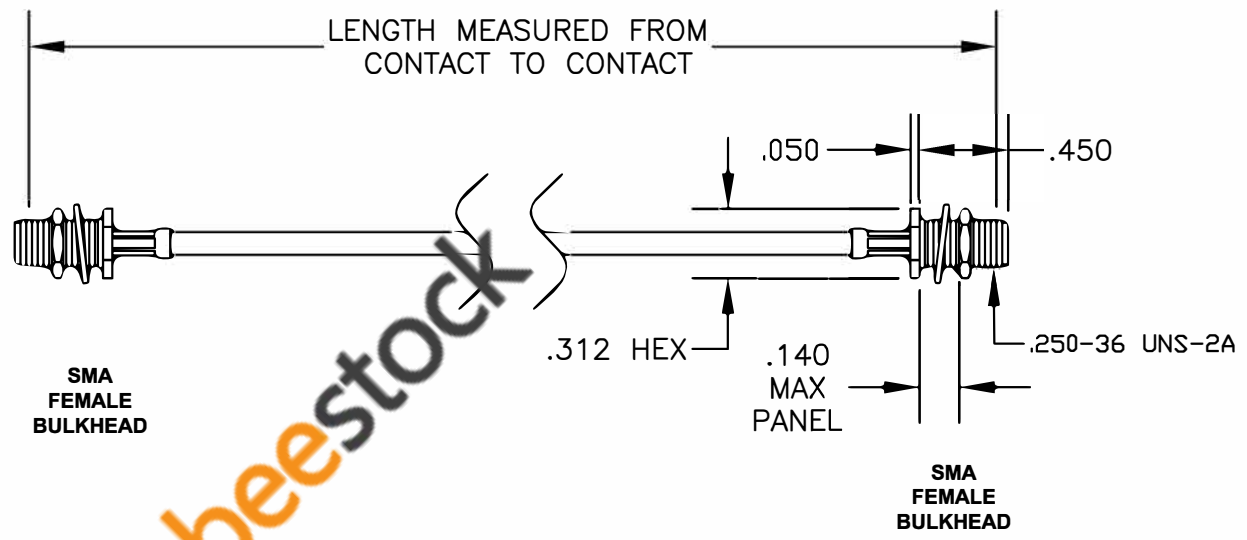

COMPONENTS	IMPEDANCE
SMA FEMALE BULKHEAD	50 OHM
SMA FEMALE BULKHEAD	50 OHM
RG174A/U	50 OHM

Standard Lengths	
-12	12"
-24	24"
-36	36"
-48	48"
-60	60"
-XXX	Custom Length in inches

8TH FLOOR, BUILDING 1, YONGFU SCIENCE AND TECHNOLOGY CENTER INDUSTRIAL PARK, NANZHA DISTRICT 5, HUMEN, 523900, DONGGUAN, GUANGDONG, CHINA
 WEBSITE: www.ebeestock.com
 EMAIL: sales@ebeestock.com
COAXIAL & FIBER OPTICS
 ESTABLISHED 2003

DWG TITLE		DES.	
ET35604		CABLE ASSEMBLY, RG174A/U, SMA FEMALE BULKHEAD TO SMA FEMALE BULKHEAD	
SIZE A	FSCM NO. 53919	CAD FILE 043009	SCALE N/A
			127

- NOTES:**
- UNLESS OTHERWISE SPECIFIED ALL DIMENSIONS ARE NOMINAL.
 - ALL SPECIFICATIONS ARE SUBJECT TO CHANGE WITHOUT NOTICE AT ANY TIME.
 - DIMENSIONS ARE IN INCHES.
 - LENGTH TOLERANCE IS $\pm 1.5\%$ OR $\pm 3/8"$, WHICHEVER IS GREATER.