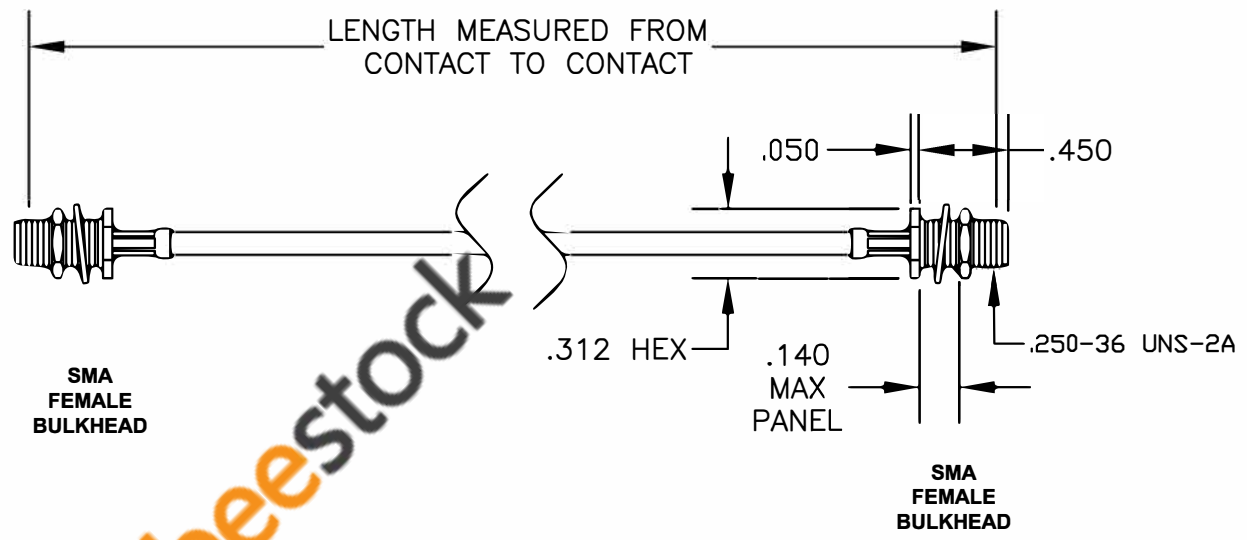

COMPONENTS	IMPEDANCE
SMA FEMALE BULKHEAD	50 OHM
SMA FEMALE BULKHEAD	50 OHM
RG174A/U	50 OHM

Standard Lengths	
-12	12"
-24	24"
-36	36"
-48	48"
-60	60"
-XXX	Custom Length in inches

8TH FLOOR, BUILDING 1, YONGFU SCIENCE AND TECHNOLOGY CENTER INDUSTRIAL PARK, NANZHA DISTRICT 5, HUMEN, 523900, DONGGUAN, GUANGDONG, CHINA
 WEBSITE: www.ebeestock.com
 EMAIL: sales@ebeestock.com
 COAXIAL & FIBER OPTICS
 ESTABLISHED 2003

DWG TITLE	DES.			
ET35605	CABLE ASSEMBLY, RG174A/U, SMA FEMALE BULKHEAD TO SMA FEMALE BULKHEAD			
SIZE A	FSCM NO. 53919	CAD FILE 043009	SCALE N/A	127

NOTES:
 1. UNLESS OTHERWISE SPECIFIED ALL DIMENSIONS ARE NOMINAL.
 2. ALL SPECIFICATIONS ARE SUBJECT TO CHANGE WITHOUT NOTICE AT ANY TIME.
 3. DIMENSIONS ARE IN INCHES.
 4. LENGTH TOLERANCE IS $\pm 1.5\%$ OR $\pm 3/8"$, WHICHEVER IS GREATER.