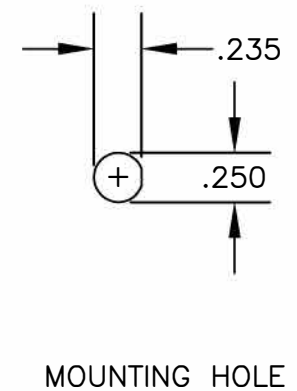

COMPONENTS	IMPEDANCE
SMA FEMALE BULKHEAD	50 OHM
SMA FEMALE BULKHEAD	50 OHM
RG174A/U	50 OHM

Standard Lengths	
-12	12"
-24	24"
-36	36"
-48	48"
-60	60"
-XXX	Custom Length in inches

8TH FLOOR, BUILDING 1, YONGFU SCIENCE AND TECHNOLOGY CENTER INDUSTRIAL PARK, NANZHA DISTRICT 5, HUMEN, 523900, DONGGUAN, GUANGDONG, CHINA
 WEBSITE: www.ebeestock.com
 EMAIL: sales@ebeestock.com
 COAXIAL & FIBER OPTICS
 ESTABLISHED 2003

DWG TITLE	DES.			
ET35605	CABLE ASSEMBLY, RG174A/U, SMA FEMALE BULKHEAD TO SMA FEMALE BULKHEAD			
SIZE A	FSCM NO. 53919	CAD FILE 043009	SCALE N/A	127

NOTES:
 1. UNLESS OTHERWISE SPECIFIED ALL DIMENSIONS ARE NOMINAL.
 2. ALL SPECIFICATIONS ARE SUBJECT TO CHANGE WITHOUT NOTICE AT ANY TIME.
 3. DIMENSIONS ARE IN INCHES.
 4. LENGTH TOLERANCE IS $\pm 1.5\%$ OR $\pm 3/8"$, WHICHEVER IS GREATER.