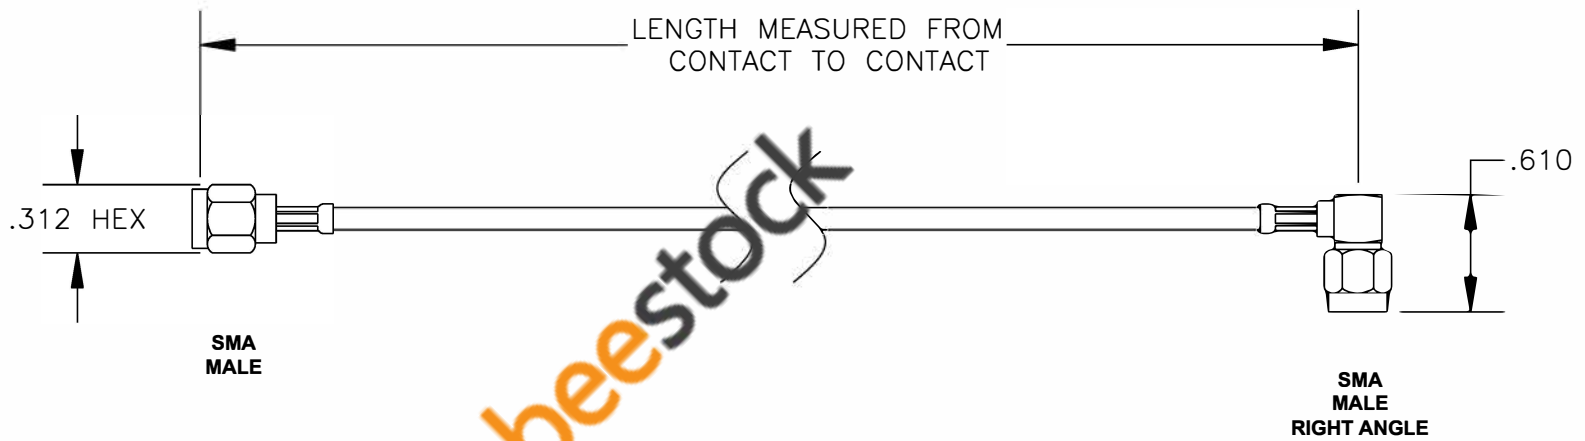

COMPONENTS	IMPEDANCE
SMA MALE	50 OHM
SMA MALE RIGHT ANGLE	50 OHM
RG316-DS	50 OHM

Standard Lengths	
-12	12"
-24	24"
-36	36"
-48	48"
-60	60"
-XXX	Custom Length in inches

8TH FLOOR, BUILDING 1, YONGFU SCIENCE AND TECHNOLOGY CENTER INDUSTRIAL PARK, NANZHA DISTRICT 5, HUMEN, 523900, DONGGUAN, GUANGDONG, CHINA
 WEBSITE: www.ebeestock.com
 EMAIL: sales@ebeestock.com
COAXIAL & FIBER OPTICS
 ESTABLISHED 2003

DWG TITLE	DES. CABLE ASSEMBLY, RG316-DS, SMA MALE TO SMA MALE RIGHT ANGLE
ET35626	

REV. A	FSCM NO. 53919	CAD FILE 021308	SCALE N/A	SIZE A	147
--------	----------------	-----------------	-----------	--------	-----

- NOTES:**
- UNLESS OTHERWISE SPECIFIED ALL DIMENSIONS ARE NOMINAL.
 - ALL SPECIFICATIONS ARE SUBJECT TO CHANGE WITHOUT NOTICE AT ANY TIME.
 - DIMENSIONS ARE IN INCHES.
 - LENGTH TOLERANCE IS $\pm 1.5\%$ OR $\pm 3/8"$, WHICHEVER IS GREATER.