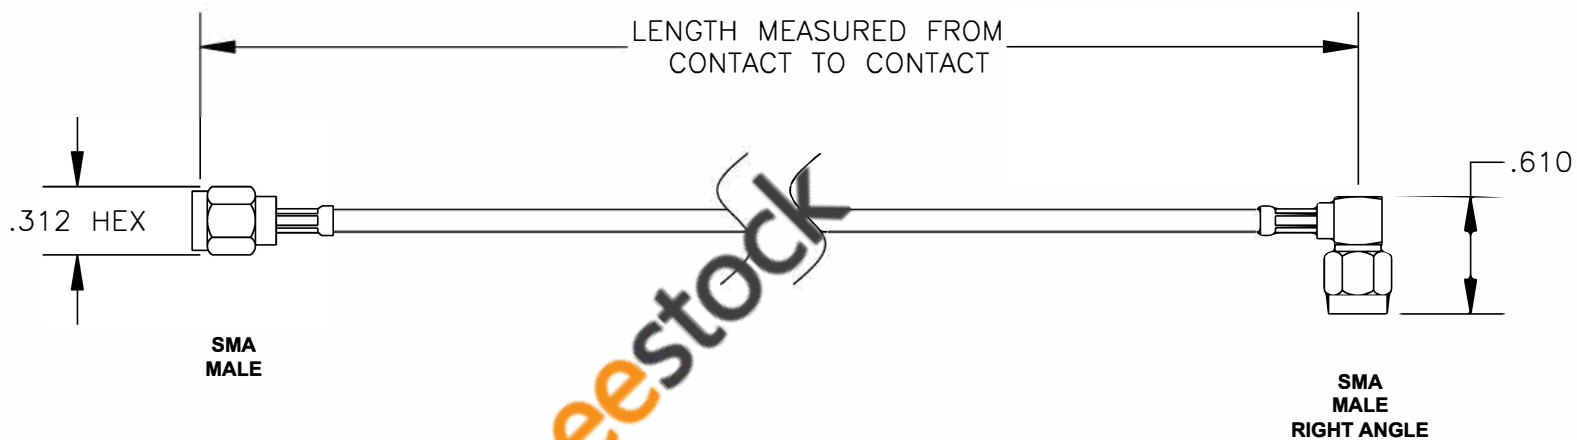

COMPONENTS	IMPEDANCE
SMA MALE	50 OHM
SMA MALE RIGHT ANGLE	50 OHM
RG316-DS	50 OHM

Standard Lengths	
-12	12"
-24	24"
-36	36"
-48	48"
-60	60"
-XXX	Custom Length in inches

8TH FLOOR, BUILDING 1, YONGFU SCIENCE AND TECHNOLOGY CENTER INDUSTRIAL PARK, NANZHA DISTRICT 5, HUMEN, 523900, DONGGUAN, GUANGDONG, CHINA
 WEBSITE: www.ebeestock.com
 EMAIL: sales@ebeestock.com
COAXIAL & FIBER OPTICS
 ESTABLISHED 2003

DWG TITLE	ET35634	DES.	CABLE ASSEMBLY, RG316-DS, SMA MALE TO SMA MALE RIGHT ANGLE (LEAD FREE)
-----------	----------------	------	--

REV. A	FSCM NO. 53919	CAD FILE	021308	SCALE	N/A	SIZE	A 147
--------	-----------------------	----------	--------	-------	-----	------	-------

- NOTES:**
1. UNLESS OTHERWISE SPECIFIED ALL DIMENSIONS ARE NOMINAL.
 2. ALL SPECIFICATIONS ARE SUBJECT TO CHANGE WITHOUT NOTICE AT ANY TIME.
 3. DIMENSIONS ARE IN INCHES.
 4. LENGTH TOLERANCE IS $\pm 1.5\%$ OR $\pm 3/8"$, WHICHEVER IS GREATER.