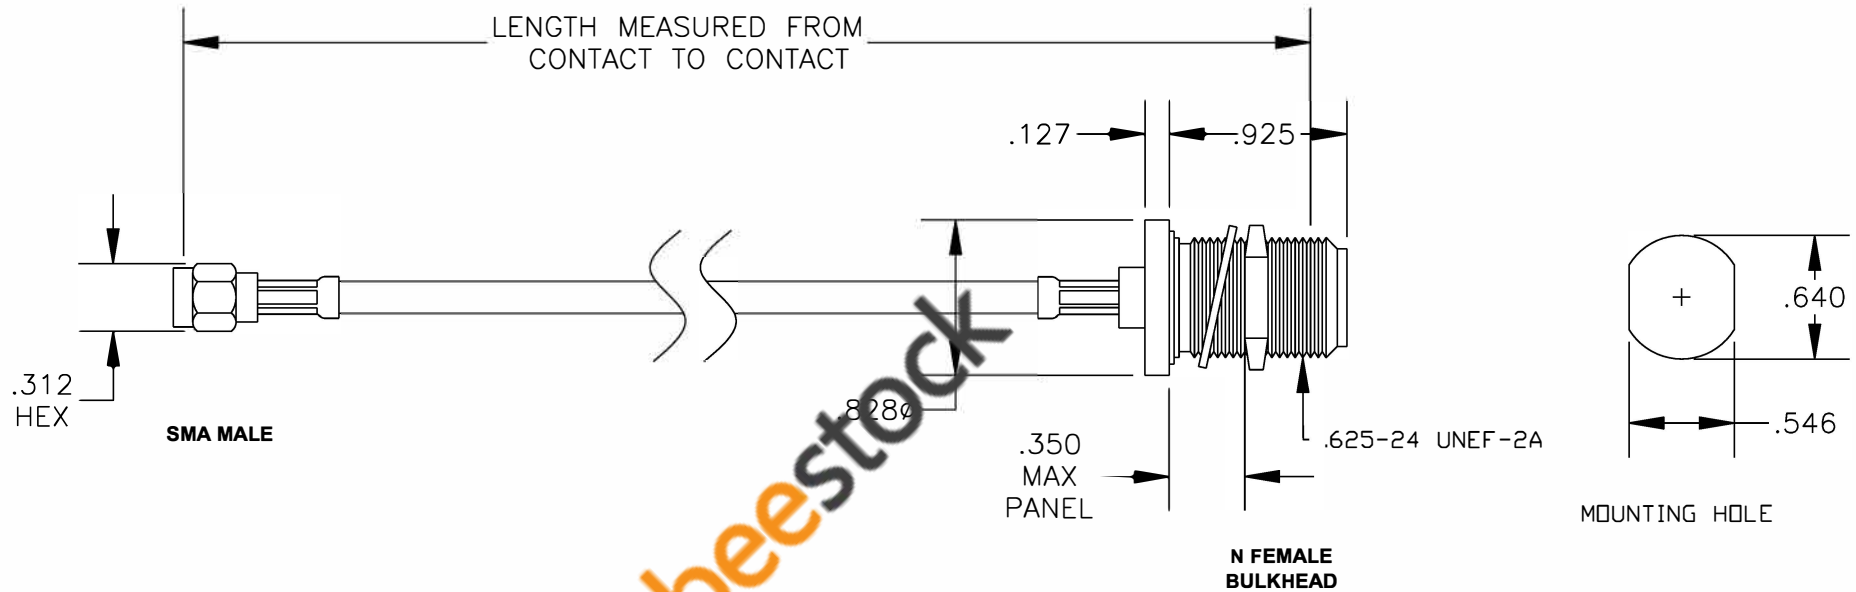

COMPONENTS	IMPEDANCE
SMA MALE	50 OHM
N FEMALE BULKHEAD	50 OHM
RG142B/U	50 OHM

Standard Lengths	
-12	12"
-24	24"
-36	36"
-48	48"
-60	60"
-XXX	Custom Length in inches

ebeestock

8TH FLOOR, BUILDING 1, YONGFU SCIENCE AND TECHNOLOGY CENTER INDUSTRIAL PARK, NANZHA DISTRICT 5, HUMEN, 523900, DONGGUAN, GUANGDONG, CHINA
 WEBSITE: www.ebeestock.com
 EMAIL: sales@ebeestock.com
COAXIAL & FIBER OPTICS
 ESTABLISHED 2003

DWG TITLE	ET35644	DES.	CABLE ASSEMBLY, RG142B/U, SMA MALE TO N FEMALE BULKHEAD
-----------	----------------	------	---

REV. A	FSCM NO. 53919	CAD FILE	021308	SCALE	N/A	SIZE	A 147
--------	-----------------------	----------	--------	-------	-----	------	-------

- NOTES:
1. UNLESS OTHERWISE SPECIFIED ALL DIMENSIONS ARE NOMINAL.
 2. ALL SPECIFICATIONS ARE SUBJECT TO CHANGE WITHOUT NOTICE AT ANY TIME.
 3. DIMENSIONS ARE IN INCHES.
 4. LENGTH TOLERANCE IS $\pm 1.5\%$ OR $\pm 3/8"$, WHICHEVER IS GREATER.