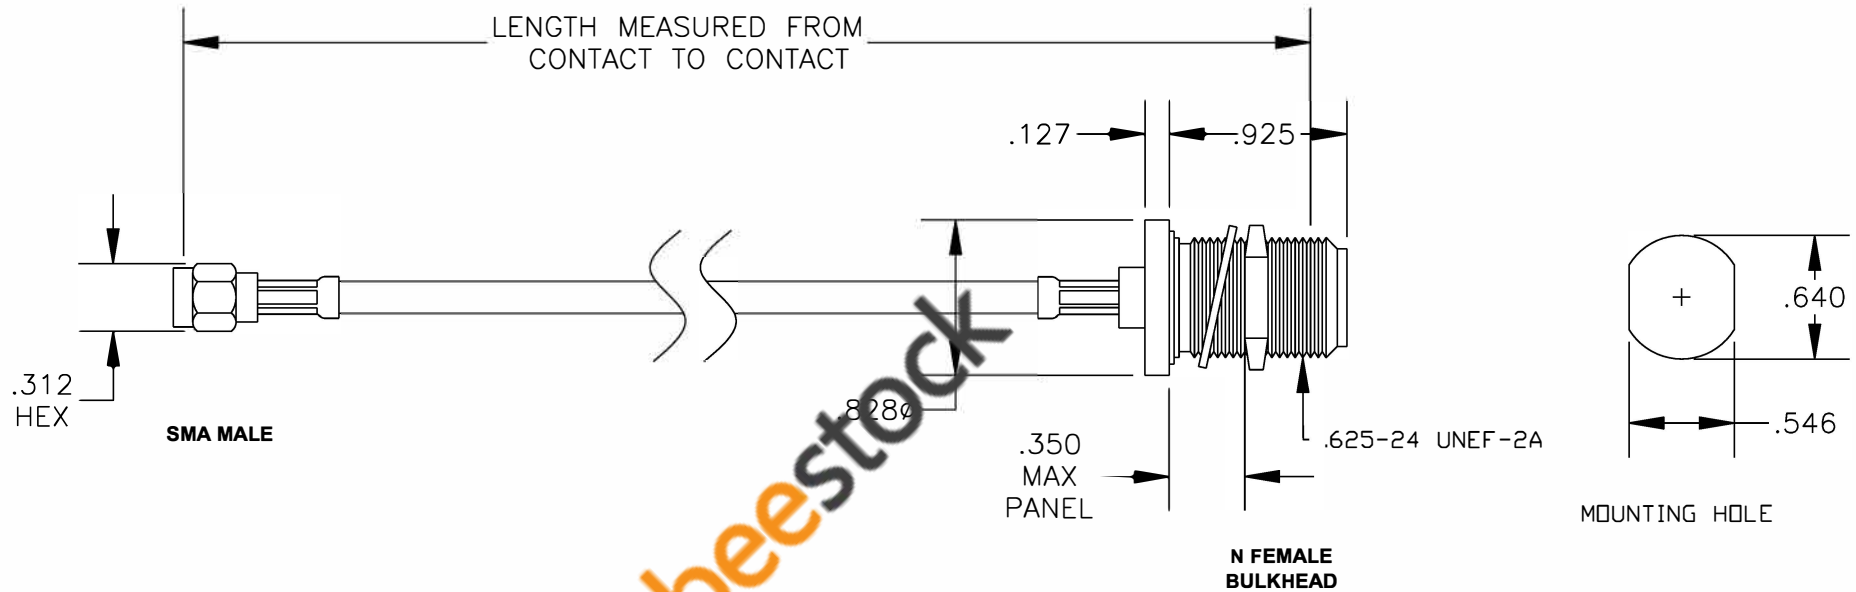

COMPONENTS	IMPEDANCE
SMA MALE	50 OHM
N FEMALE BULKHEAD	50 OHM
RG142B/U	50 OHM

Standard Lengths	
-12	12"
-24	24"
-36	36"
-48	48"
-60	60"
-XXX	Custom Length in inches

ebeestock

 <p>8TH FLOOR, BUILDING 1, YONGFU SCIENCE AND TECHNOLOGY CENTER INDUSTRIAL PARK, NANZHA DISTRICT 5, HUMEN, 523900, DONGGUAN, GUANGDONG, CHINA</p> <p>ebeestock ESTABLISHED 2003</p>		<p>WEBSITE: www.ebeestock.com EMAIL: sales@ebeestock.com COAXIAL & FIBER OPTICS</p>	
<p>DWG TITLE ET35645</p>		<p>DES. CABLE ASSEMBLY, RG142B/U, SMA MALE TO N FEMALE BULKHEAD</p>	
REV. A	FSCM NO. 53919	CAD FILE 021308	SCALE N/A SIZE A 147

NOTES:

1. UNLESS OTHERWISE SPECIFIED ALL DIMENSIONS ARE NOMINAL.
2. ALL SPECIFICATIONS ARE SUBJECT TO CHANGE WITHOUT NOTICE AT ANY TIME.
3. DIMENSIONS ARE IN INCHES.
4. LENGTH TOLERANCE IS $\pm 1.5\%$ OR $\pm 3/8"$, WHICHEVER IS GREATER.