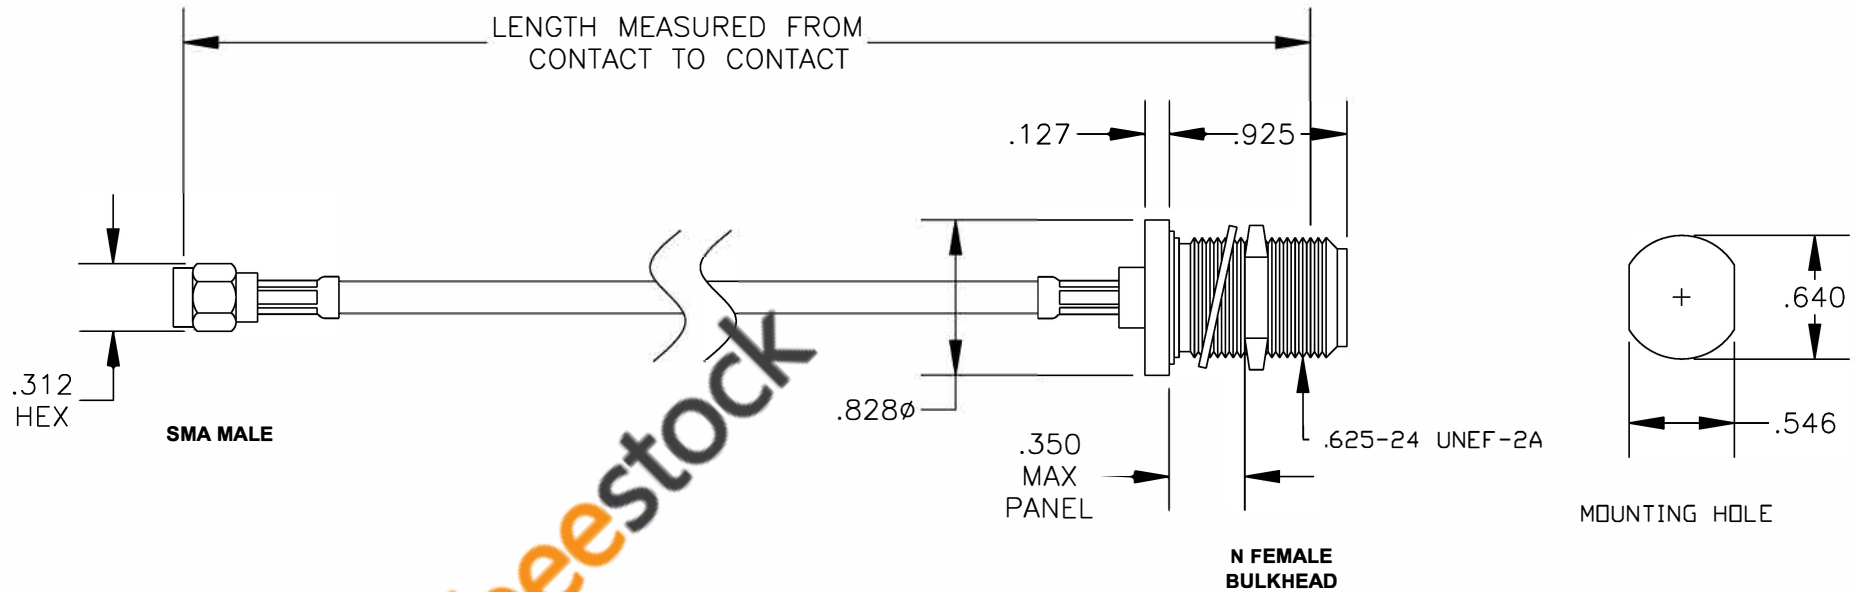

COMPONENTS	IMPEDANCE
SMA MALE	50 OHM
N FEMALE BULKHEAD	50 OHM
RG142B/U	50 OHM

Standard Lengths	
-12	12"
-24	24"
-36	36"
-48	48"
-60	60"
-XXX	Custom Length in inches

8TH FLOOR, BUILDING 1, YONGFU SCIENCE AND TECHNOLOGY CENTER INDUSTRIAL PARK, NANZHA DISTRICT 5, HUMEN, 523900, DONGGUAN, GUANGDONG, CHINA
 WEBSITE: www.ebeestock.com
 EMAIL: sales@ebeestock.com
COAXIAL & FIBER OPTICS
 ESTABLISHED 2003

DWG TITLE	ET35653	DES.	CABLE ASSEMBLY, RG142B/U, SMA MALE TO N FEMALE BULKHEAD (LEAD FREE)
-----------	----------------	------	---

REV. A	FSCM NO. 53919	CAD FILE	021308	SCALE	N/A	SIZE	A	147
--------	-----------------------	----------	--------	-------	-----	------	---	-----

- NOTES:**
- UNLESS OTHERWISE SPECIFIED ALL DIMENSIONS ARE NOMINAL.
 - ALL SPECIFICATIONS ARE SUBJECT TO CHANGE WITHOUT NOTICE AT ANY TIME.
 - DIMENSIONS ARE IN INCHES.
 - LENGTH TOLERANCE IS $\pm 1.5\%$ OR $\pm 3/8"$, WHICHEVER IS GREATER.