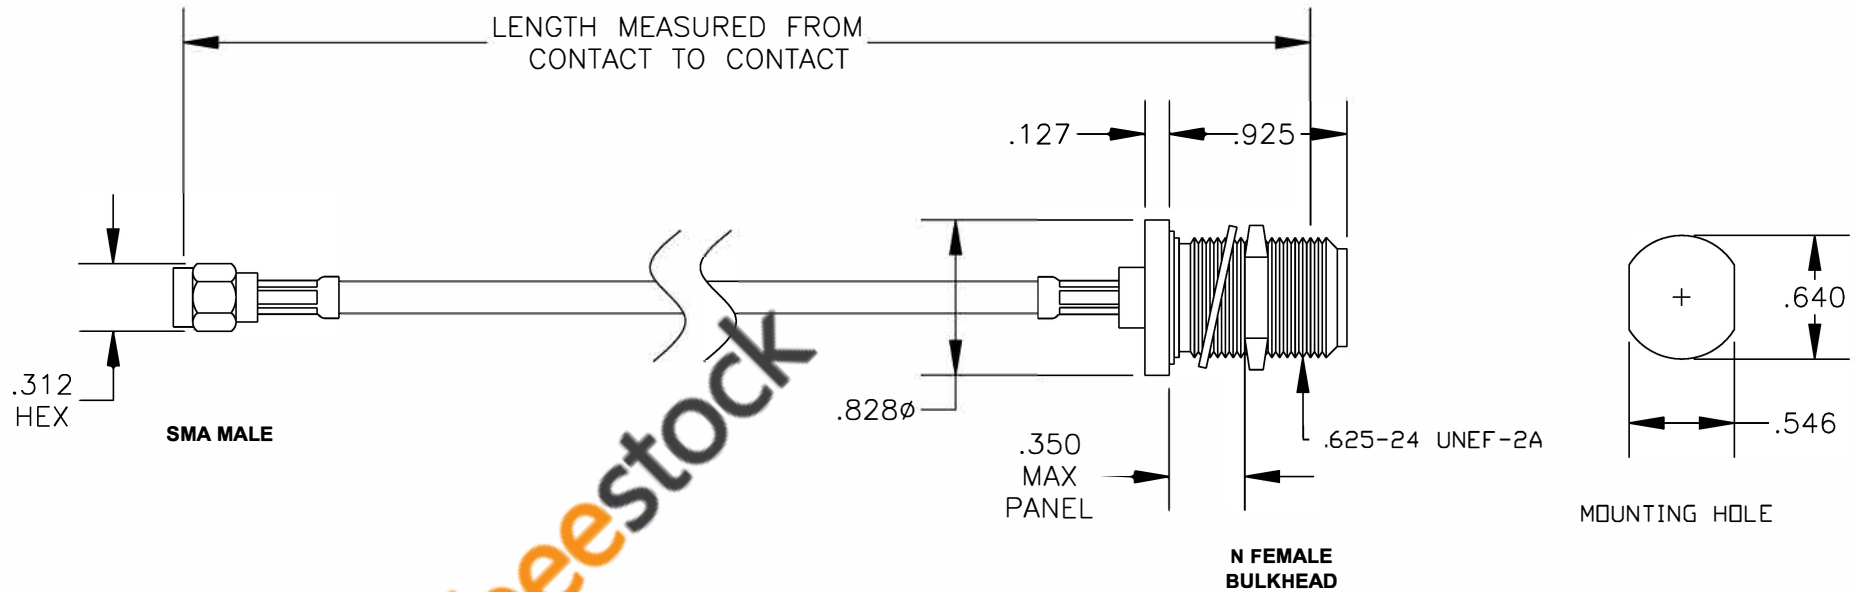

COMPONENTS	IMPEDANCE
SMA MALE	50 OHM
N FEMALE BULKHEAD	50 OHM
RG142B/U	50 OHM

Standard Lengths	
-12	12"
-24	24"
-36	36"
-48	48"
-60	60"
-XXX	Custom Length in inches

8TH FLOOR, BUILDING 1, YONGFU SCIENCE AND TECHNOLOGY CENTER INDUSTRIAL PARK, NANZHA DISTRICT 5, HUMEN, 523900, DONGGUAN, GUANGDONG, CHINA
 WEBSITE: www.ebeestock.com
 EMAIL: sales@ebeestock.com
COAXIAL & FIBER OPTICS
 ESTABLISHED 2003

DWG TITLE	ET35654	DES.	CABLE ASSEMBLY, RG142B/U, SMA MALE TO N FEMALE BULKHEAD (LEAD FREE)
-----------	----------------	------	---

REV. A	FSCM NO. 53919	CAD FILE	021308	SCALE	N/A	SIZE	A	147
--------	-----------------------	----------	--------	-------	-----	------	---	-----

- NOTES:**
- UNLESS OTHERWISE SPECIFIED ALL DIMENSIONS ARE NOMINAL.
 - ALL SPECIFICATIONS ARE SUBJECT TO CHANGE WITHOUT NOTICE AT ANY TIME.
 - DIMENSIONS ARE IN INCHES.
 - LENGTH TOLERANCE IS $\pm 1.5\%$ OR $\pm 3/8"$, WHICHEVER IS GREATER.