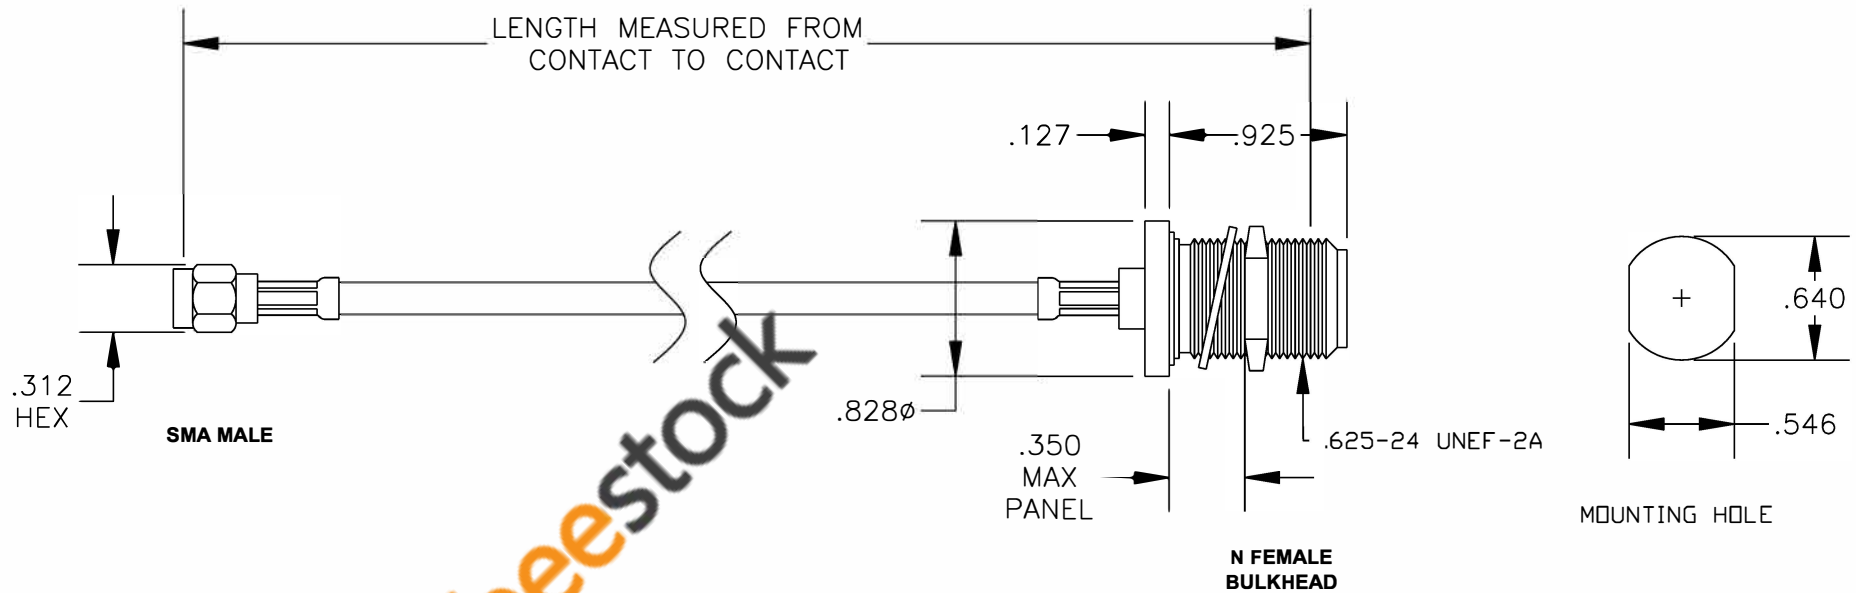

COMPONENTS	IMPEDANCE
SMA MALE	50 OHM
N FEMALE BULKHEAD	50 OHM
RG142B/U	50 OHM

Standard Lengths	
-12	12"
-24	24"
-36	36"
-48	48"
-60	60"
-XXX	Custom Length in inches

8TH FLOOR, BUILDING 1, YONGFU SCIENCE AND TECHNOLOGY CENTER INDUSTRIAL PARK, NANZHA DISTRICT 5, HUMEN, 523900, DONG GUAN, GUANGDONG, CHINA

ebeestock
 ESTABLISHED 2003

WEBSITE: www.ebeestock.com
 EMAIL: sales@ebeestock.com
COAXIAL & FIBER OPTICS

DWG TITLE	ET35655	DES.	CABLE ASSEMBLY, RG142B/U, SMA MALE TO N FEMALE BULKHEAD (LEAD FREE)
-----------	----------------	------	---

REV. A	FSCM NO. 53919	CAD FILE	021308	SCALE	N/A	SIZE	A 147
--------	-----------------------	----------	--------	-------	-----	------	-------

- NOTES:**
- UNLESS OTHERWISE SPECIFIED ALL DIMENSIONS ARE NOMINAL.
 - ALL SPECIFICATIONS ARE SUBJECT TO CHANGE WITHOUT NOTICE AT ANY TIME.
 - DIMENSIONS ARE IN INCHES.
 - LENGTH TOLERANCE IS $\pm 1.5\%$ OR $\pm 3/8"$, WHICHEVER IS GREATER.