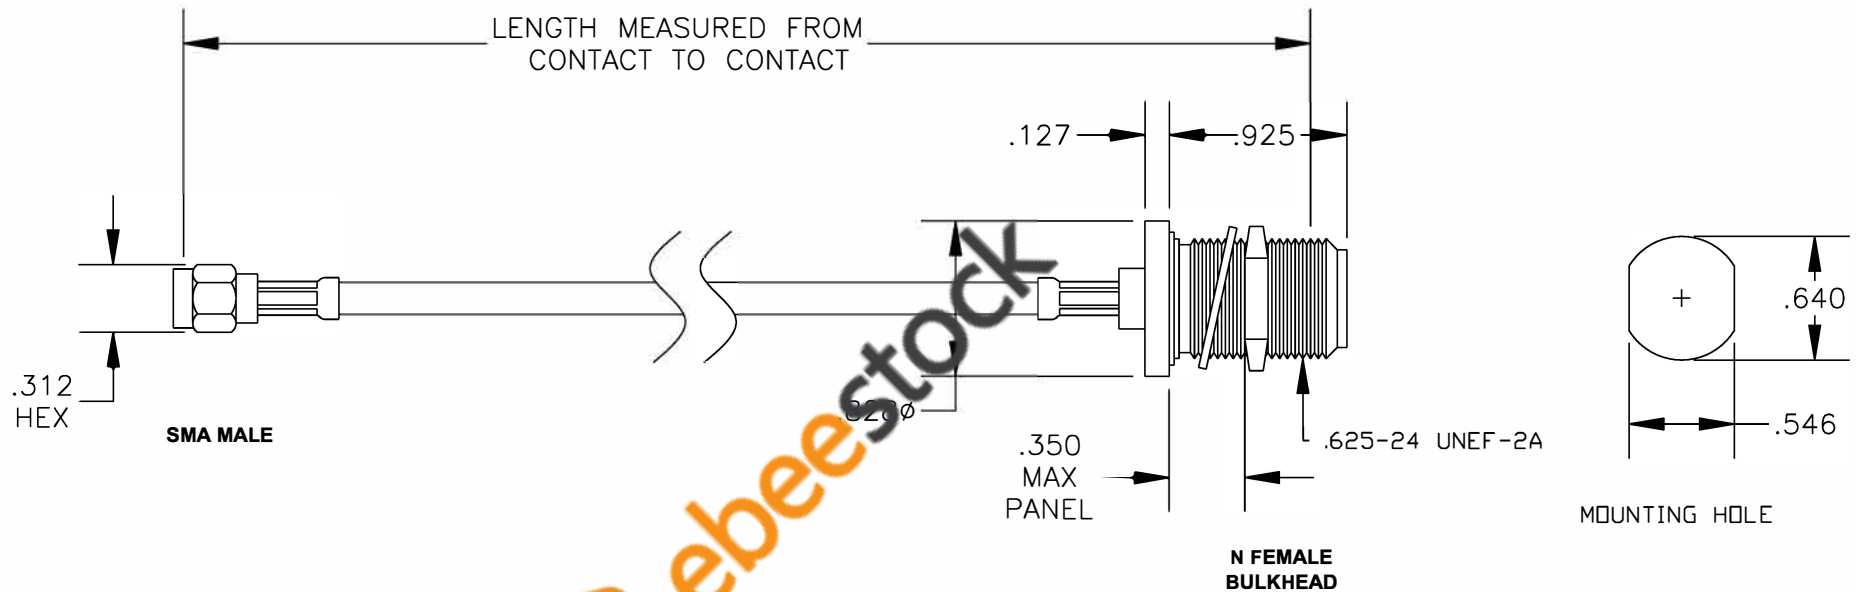

COMPONENTS	IMPEDANCE
SMA MALE	50 OHM
N FEMALE BULKHEAD	50 OHM
RG142B/U	50 OHM

Standard Lengths	
-12	12"
-24	24"
-36	36"
-48	48"
-60	60"
-XXX	Custom Length in inches

ebeestock

8TH FLOOR, BUILDING 1, YONGFU SCIENCE AND TECHNOLOGY CENTER INDUSTRIAL PARK, NANZHA DISTRICT 5, HUMEN, 523900, DONGGUAN, GUANGDONG, CHINA
 WEBSITE: www.ebeestock.com
 EMAIL: sales@ebeestock.com
COAXIAL & FIBER OPTICS
 ESTABLISHED 2003

DWG TITLE	ET35657	DES.	CABLE ASSEMBLY, RG142B/U, SMA MALE TO N FEMALE BULKHEAD (LEAD FREE)
-----------	----------------	------	---

REV. A	FSCM NO. 53919	CAD FILE	021308	SCALE	N/A	SIZE	A 147
--------	-----------------------	----------	--------	-------	-----	------	-------

- NOTES:
1. UNLESS OTHERWISE SPECIFIED ALL DIMENSIONS ARE NOMINAL.
 2. ALL SPECIFICATIONS ARE SUBJECT TO CHANGE WITHOUT NOTICE AT ANY TIME.
 3. DIMENSIONS ARE IN INCHES.
 4. LENGTH TOLERANCE IS $\pm 1.5\%$ OR $\pm 3/8"$, WHICHEVER IS GREATER.