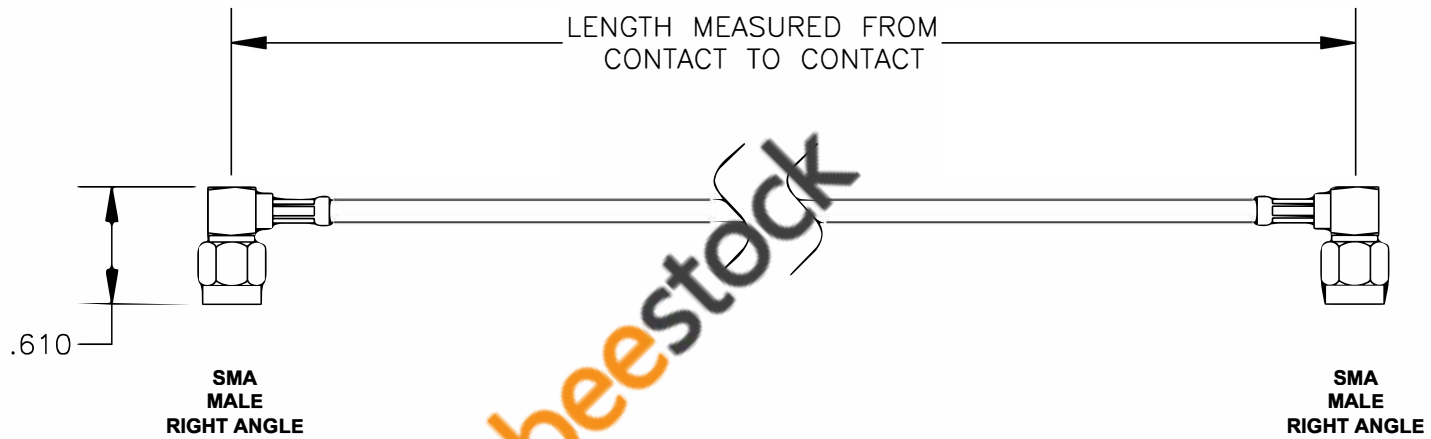

COMPONENTS	IMPEDANCE
SMA MALE RIGHT ANGLE	50 OHM
SMA MALE RIGHT ANGLE	50 OHM
RG188-DS	50 OHM

Standard Lengths	
-12	12"
-24	24"
-36	36"
-48	48"
-60	60"
-XXX	Custom Length in inches

ebeestock

8TH FLOOR, BUILDING 1, YONGFU SCIENCE AND TECHNOLOGY CENTER INDUSTRIAL PARK, NANZHA DISTRICT 5, HUMEN, 523900, DONGGUAN, GUANGDONG, CHINA
 WEBSITE: www.ebeestock.com
 EMAIL: sales@ebeestock.com
COAXIAL & FIBER OPTICS
 ESTABLISHED 2003

DWG TITLE	ET35658	DES.	CABLE ASSEMBLY, RG188-DS, SMA MALE RIGHT ANGLE TO SMA MALE RIGHT ANGLE
-----------	----------------	------	--

REV. A	FSCM NO. 53919	CAD FILE	021308	SCALE	N/A	SIZE	A	147
--------	-----------------------	----------	--------	-------	-----	------	---	-----

- NOTES:**
1. UNLESS OTHERWISE SPECIFIED ALL DIMENSIONS ARE NOMINAL.
 2. ALL SPECIFICATIONS ARE SUBJECT TO CHANGE WITHOUT NOTICE AT ANY TIME.
 3. DIMENSIONS ARE IN INCHES.
 4. LENGTH TOLERANCE IS $\pm 1.5\%$ OR $\pm 3/8"$, WHICHEVER IS GREATER.