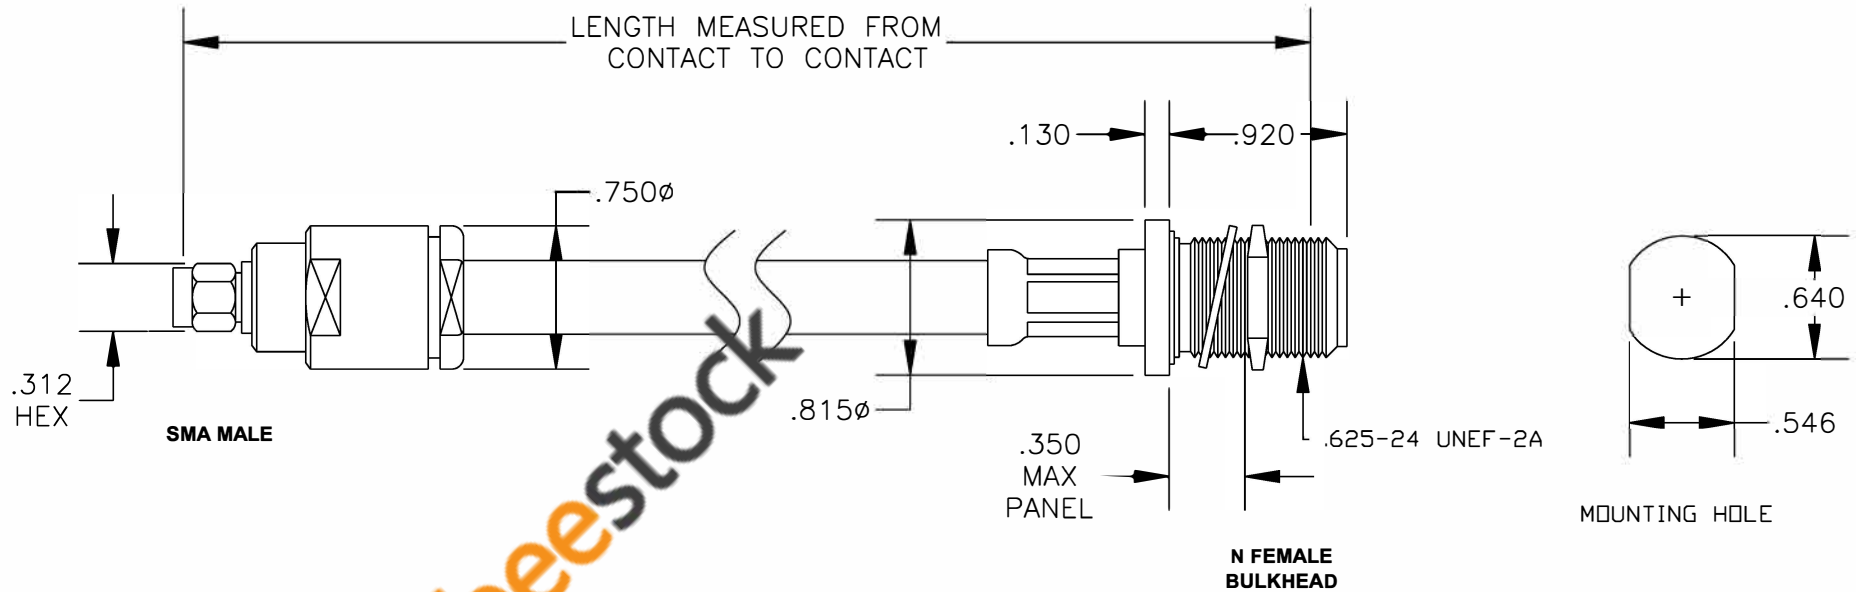

COMPONENTS	IMPEDANCE
SMA MALE	50 OHM
N FEMALE BULKHEAD	50 OHM
RG214/U	50 OHM

Standard Lengths	
-12	12"
-24	24"
-36	36"
-48	48"
-60	60"
-XXX	Custom Length in inches

8TH FLOOR, BUILDING 1, YONGFU SCIENCE AND TECHNOLOGY CENTER INDUSTRIAL PARK, NANZHA DISTRICT 5, HUMEN, 523900, DONGGUAN, GUANGDONG, CHINA
 WEBSITE: www.ebeestock.com
 EMAIL: sales@ebeestock.com
COAXIAL & FIBER OPTICS
 ESTABLISHED 2003

DWG TITLE	DES.
ET35682	CABLE ASSEMBLY, RG214/U, SMA MALE TO N FEMALE BULKHEAD (LEAD FREE)

REV. A	FSCM NO. 53919	CAD FILE 012408	SCALE N/A	SIZE A	147
--------	----------------	-----------------	-----------	--------	-----

- NOTES:
- UNLESS OTHERWISE SPECIFIED ALL DIMENSIONS ARE NOMINAL.
 - ALL SPECIFICATIONS ARE SUBJECT TO CHANGE WITHOUT NOTICE AT ANY TIME.
 - DIMENSIONS ARE IN INCHES.
 - LENGTH TOLERANCE IS $\pm 1.5\%$ OR $\pm 3/8"$, WHICHEVER IS GREATER.