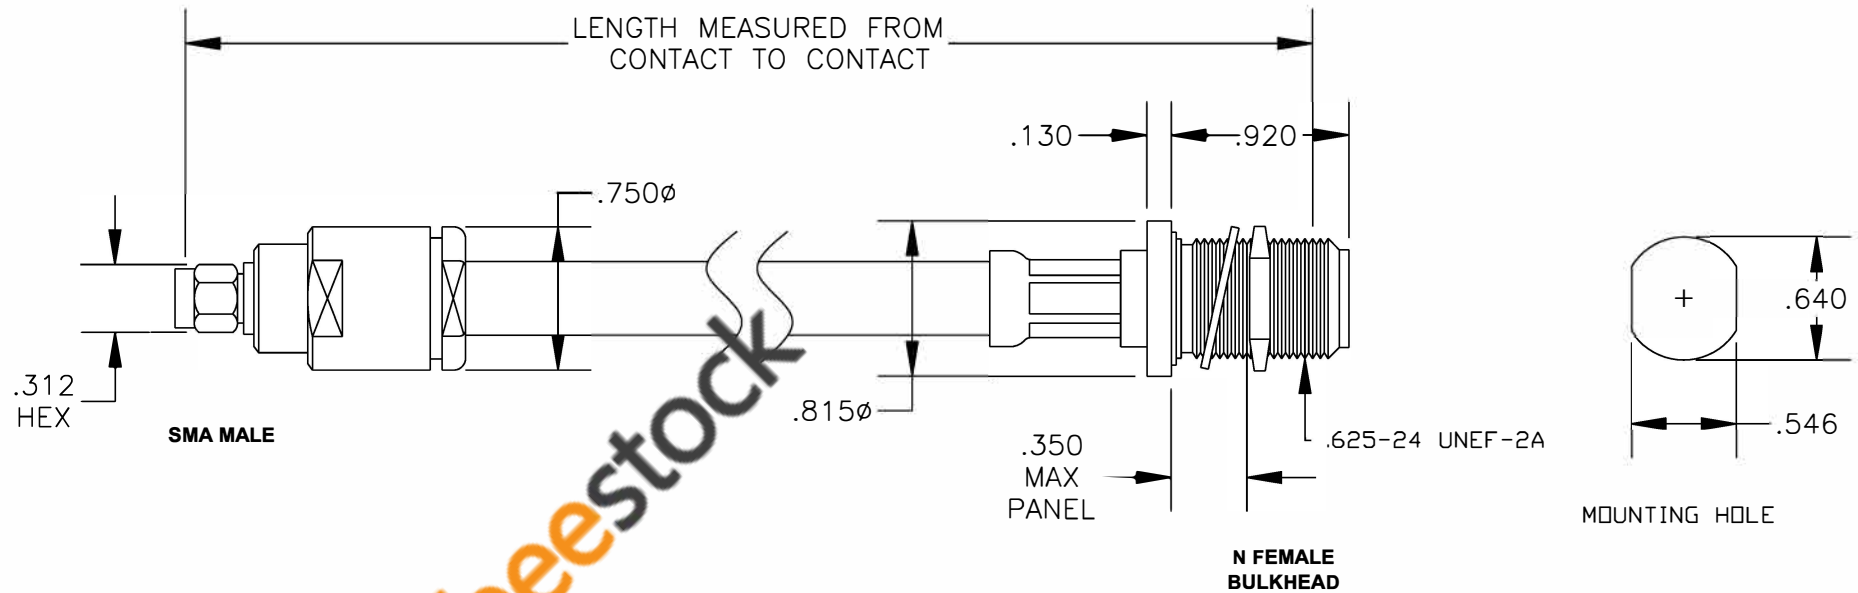

COMPONENTS	IMPEDANCE
SMA MALE	50 OHM
N FEMALE BULKHEAD	50 OHM
RG214/U	50 OHM

Standard Lengths	
-12	12"
-24	24"
-36	36"
-48	48"
-60	60"
-XXX	Custom Length in inches

**8TH FLOOR, BUILDING 1, YONGFU SCIENCE AND TECHNOLOGY CENTER INDUSTRIAL PARK, NANZHA DISTRICT 5, HUMEN, 523900, DONGGUAN, GUANGDONG, CHINA**  
 WEBSITE: [www.ebeestock.com](http://www.ebeestock.com)  
 EMAIL: [sales@ebeestock.com](mailto:sales@ebeestock.com)  
**COAXIAL & FIBER OPTICS**  
 ESTABLISHED 2003

DWG TITLE	DES.
<b>ET35683</b>	CABLE ASSEMBLY, RG214/U, SMA MALE TO N FEMALE BULKHEAD (LEAD FREE)

REV. A	FSCM NO. 53919	CAD FILE 012408	SCALE N/A	SIZE A	147
--------	----------------	-----------------	-----------	--------	-----

- NOTES:
- UNLESS OTHERWISE SPECIFIED ALL DIMENSIONS ARE NOMINAL.
  - ALL SPECIFICATIONS ARE SUBJECT TO CHANGE WITHOUT NOTICE AT ANY TIME.
  - DIMENSIONS ARE IN INCHES.
  - LENGTH TOLERANCE IS  $\pm 1.5\%$  OR  $\pm 3/8"$ , WHICHEVER IS GREATER.