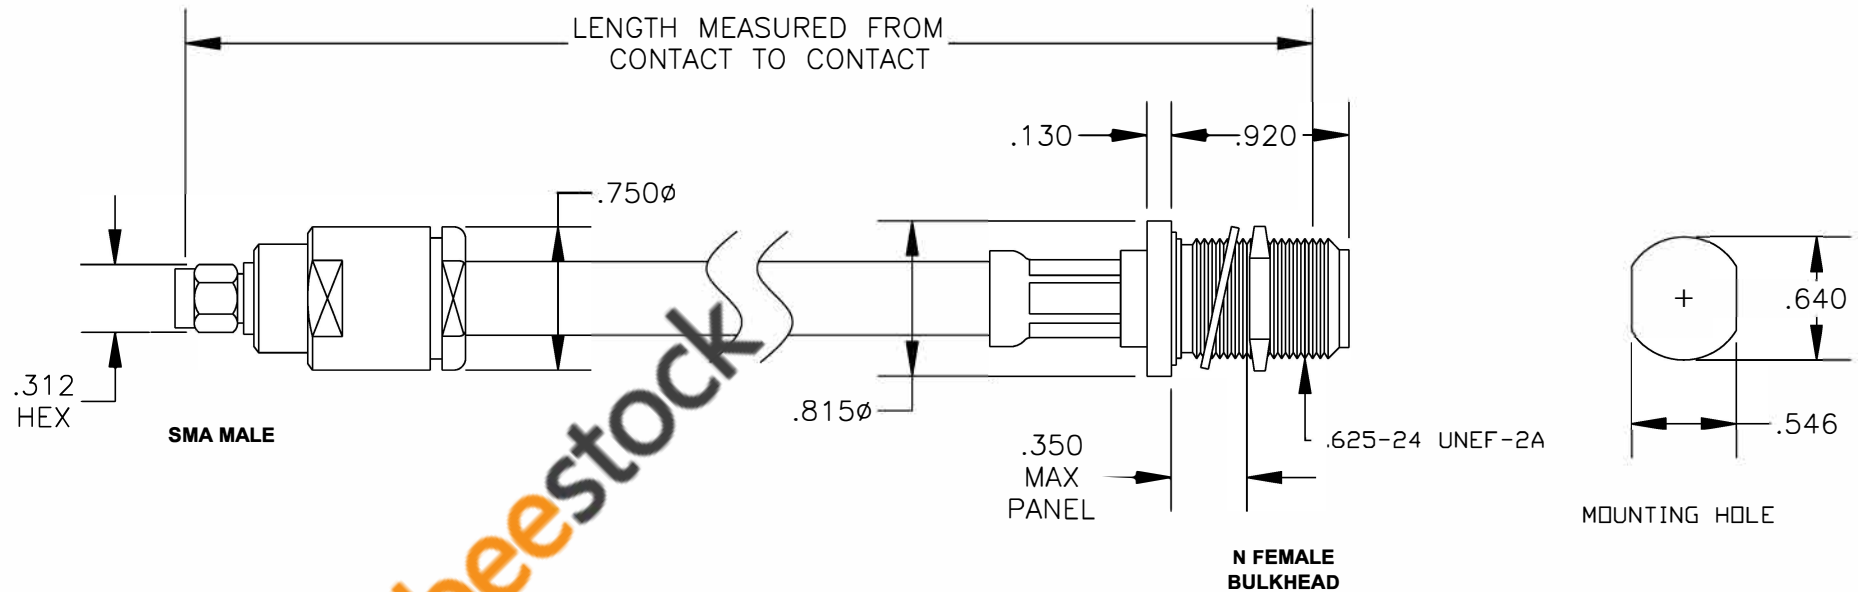

COMPONENTS	IMPEDANCE
SMA MALE	50 OHM
N FEMALE BULKHEAD	50 OHM
RG214/U	50 OHM

Standard Lengths	
-12	12"
-24	24"
-36	36"
-48	48"
-60	60"
-XXX	Custom Length in inches

8TH FLOOR, BUILDING 1, YONGFU SCIENCE AND TECHNOLOGY CENTER INDUSTRIAL PARK, NANZHA DISTRICT 5, HUMEN, 523900, DONGGUAN, GUANGDONG, CHINA
 WEBSITE: www.ebeestock.com
 EMAIL: sales@ebeestock.com
 ESTABLISHED 2003 **COAXIAL & FIBER OPTICS**

DWG TITLE	ET35688	DES.	CABLE ASSEMBLY, RG214/U, SMA MALE TO N FEMALE BULKHEAD (LEAD FREE)
-----------	----------------	------	--

REV. A	FSCM NO. 53919	CAD FILE	012408	SCALE	N/A	SIZE	A	147
--------	-----------------------	----------	--------	-------	-----	------	---	-----

- NOTES:**
1. UNLESS OTHERWISE SPECIFIED ALL DIMENSIONS ARE NOMINAL.
 2. ALL SPECIFICATIONS ARE SUBJECT TO CHANGE WITHOUT NOTICE AT ANY TIME.
 3. DIMENSIONS ARE IN INCHES.
 4. LENGTH TOLERANCE IS $\pm 1.5\%$ OR $\pm 3/8"$, WHICHEVER IS GREATER.