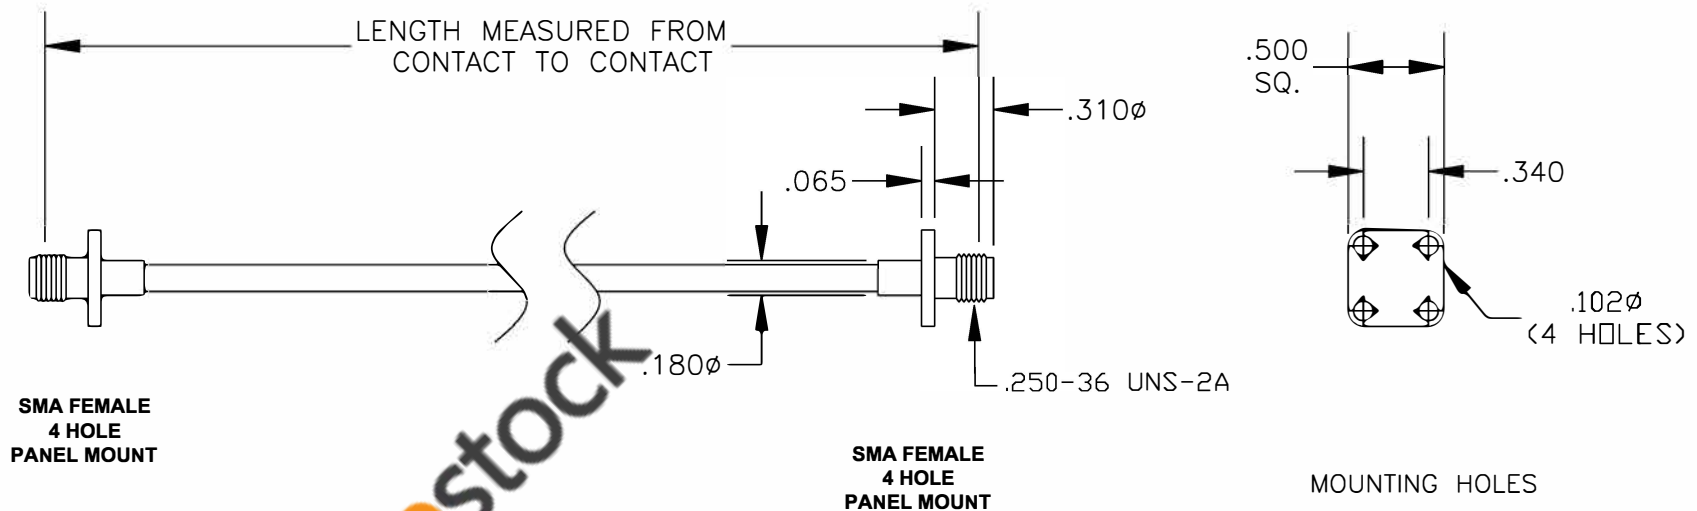

COMPONENTS	IMPEDANCE
SMA FEMALE 4 HOLE PANEL MOUNT	50 OHM
SMA FEMALE 4 HOLE PANEL MOUNT	50 OHM
RG402/U	50 OHM

Standard Lengths	
-12	12"
-24	24"
-36	36"
-48	48"
-60	60"
-XXX	Custom Length in inches

ebeestock

DWG TITLE	ET35690			DES.	CABLE ASSEMBLY, RG402/U, SMA FEMALE 4 HOLE PANEL MOUNT TO SMA FEMALE 4 HOLE PANEL MOUNT		
REV. A	FSCM NO. 53919	CAD FILE	012408	SCALE	N/A	SIZE	A 147

- NOTES:**
1. UNLESS OTHERWISE SPECIFIED ALL DIMENSIONS ARE NOMINAL.
 2. ALL SPECIFICATIONS ARE SUBJECT TO CHANGE WITHOUT NOTICE AT ANY TIME.
 3. DIMENSIONS ARE IN INCHES.
 4. LENGTH TOLERANCE IS $\pm 1.5\%$ OR $\pm 3/8"$, WHICHEVER IS GREATER.