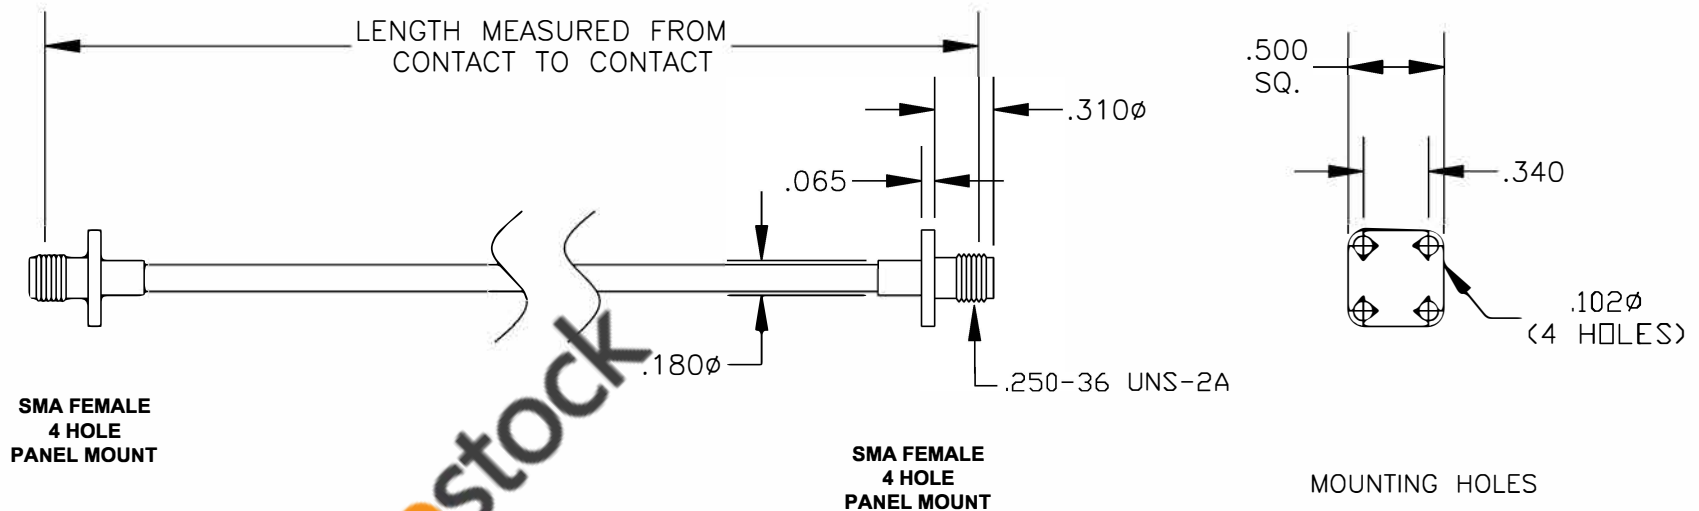

COMPONENTS	IMPEDANCE
SMA FEMALE 4 HOLE PANEL MOUNT	50 OHM
SMA FEMALE 4 HOLE PANEL MOUNT	50 OHM
RG402/U	50 OHM

Standard Lengths	
-12	12"
-24	24"
-36	36"
-48	48"
-60	60"
-XXX	Custom Length in inches

ebeestock

DWG TITLE	ET35692			DES.	CABLE ASSEMBLY, RG402/U, SMA FEMALE 4 HOLE PANEL MOUNT TO SMA FEMALE 4 HOLE PANEL MOUNT
-----------	---------	--	--	------	---

REV. A	FSCM NO. 53919	CAD FILE	012408	SCALE	N/A	SIZE	A	147
--------	----------------	----------	--------	-------	-----	------	---	-----

- NOTES:
- UNLESS OTHERWISE SPECIFIED ALL DIMENSIONS ARE NOMINAL.
 - ALL SPECIFICATIONS ARE SUBJECT TO CHANGE WITHOUT NOTICE AT ANY TIME.
 - DIMENSIONS ARE IN INCHES.
 - LENGTH TOLERANCE IS $\pm 1.5\%$ OR $\pm 3/8"$, WHICHEVER IS GREATER.