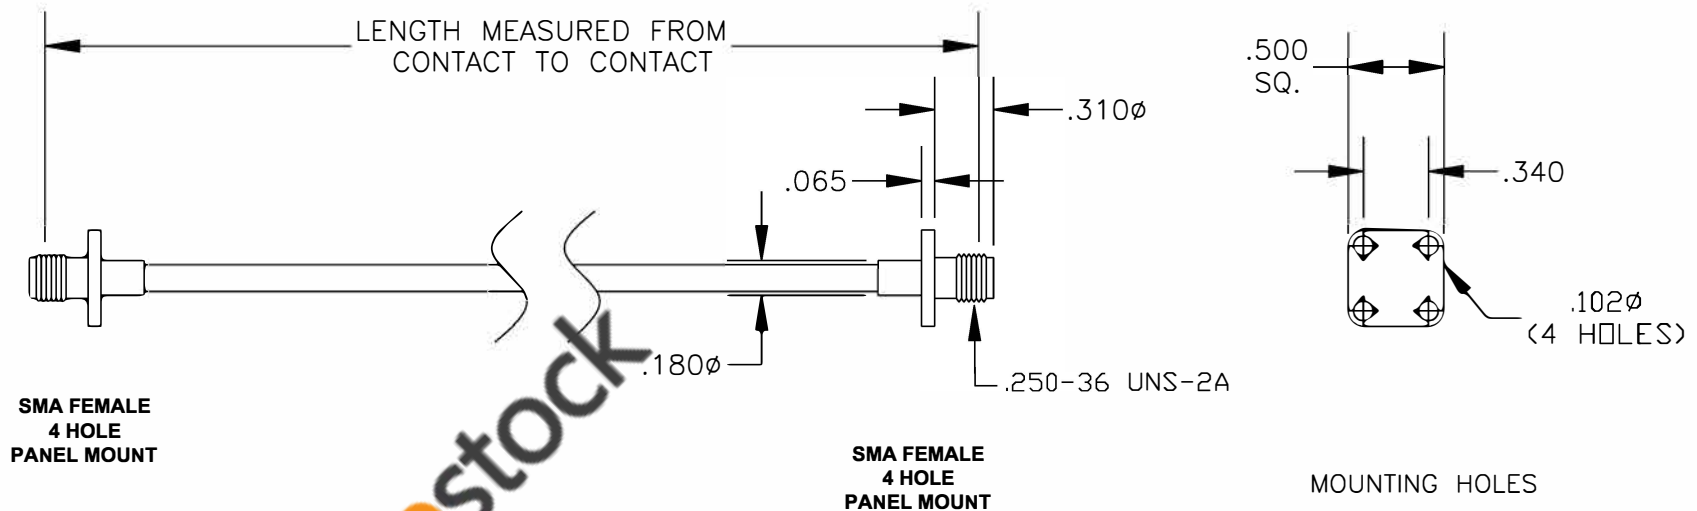

COMPONENTS	IMPEDANCE
SMA FEMALE 4 HOLE PANEL MOUNT	50 OHM
SMA FEMALE 4 HOLE PANEL MOUNT	50 OHM
RG402/U	50 OHM

Standard Lengths	
-12	12"
-24	24"
-36	36"
-48	48"
-60	60"
-XXX	Custom Length in inches

ebeestock

 8TH FLOOR, BUILDING 1, YONGFU SCIENCE AND TECHNOLOGY CENTER INDUSTRIAL PARK, NANZHA DISTRICT 5, HUMEN, 523900, DONGGUAN, GUANGDONG, CHINA	
WEBSITE: www.ebeestock.com EMAIL: sales@ebeestock.com COAXIAL & FIBER OPTICS	
DES. CABLE ASSEMBLY, RG402/U, SMA FEMALE 4 HOLE PANEL MOUNT TO SMA FEMALE 4 HOLE PANEL MOUNT	
DWG TITLE ET35693	
REV. A	FSCM NO. 53919
CAD FILE 012408	SCALE N/A
SIZE A	147

- NOTES:**
1. UNLESS OTHERWISE SPECIFIED ALL DIMENSIONS ARE NOMINAL.
 2. ALL SPECIFICATIONS ARE SUBJECT TO CHANGE WITHOUT NOTICE AT ANY TIME.
 3. DIMENSIONS ARE IN INCHES.
 4. LENGTH TOLERANCE IS $\pm 1.5\%$ OR $\pm 3/8"$, WHICHEVER IS GREATER.